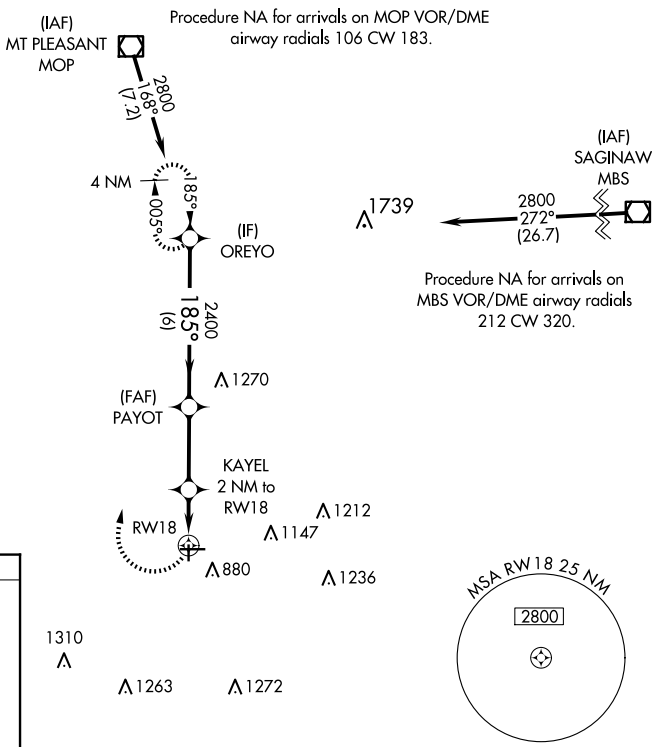

APP CRS 185°	Rwy Idg TDZE Apt Elev	3198 754 754
------------------------	-----------------------------	---

RNAV (GPS) RWY 18

GRATIOT COMMUNITY (A.MN)

RNP APCH.	MISSED APPROACH: Climbing right turn to 2800 direct OREYO WP and hold.
▼ ▲ NA	Procedure NA at night.

AWOS-3P 124.175	GREAT LAKES APP CON* 126.45 235.625	UNICOM 122.8 (CTAF) 0
---------------------------	---	---------------------------------

REIL Rwy 9 and 27 MIRL Rwy 9-27 and 18-36	CATEGORY	A	B	C	D
	LNAV MDA	1160-1	406 (500-1)	1160-1¼ 406 (500-1¼)	NA