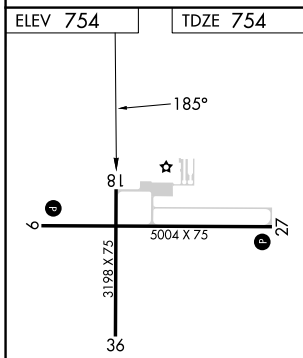

APP CRS 185°	Rwy Idg TDZE Apt Elev	3198 754 754
------------------------	-----------------------------	---

RNAV (GPS) RWY 18

GRATIOT COMMUNITY (A.MN)

RNP APCH.	MISSED APPROACH: Climbing right turn to 2800 direct OREYO WP and hold.
▼ ▲ NA	Procedure NA at night.

AWOS-3P 124.175	GREAT LAKES APP CON* 126.45 235.625	UNICOM 122.8 (CTAF) 0
---------------------------	---	---------------------------------

REIL Rwy 9 and 27 MIRL Rwy 9-27 and 18-36	CATEGORY	A	B	C	D
	LNAV MDA	1160-1	406 (500-1)	1160-1¼ 406 (500-1¼)	NA