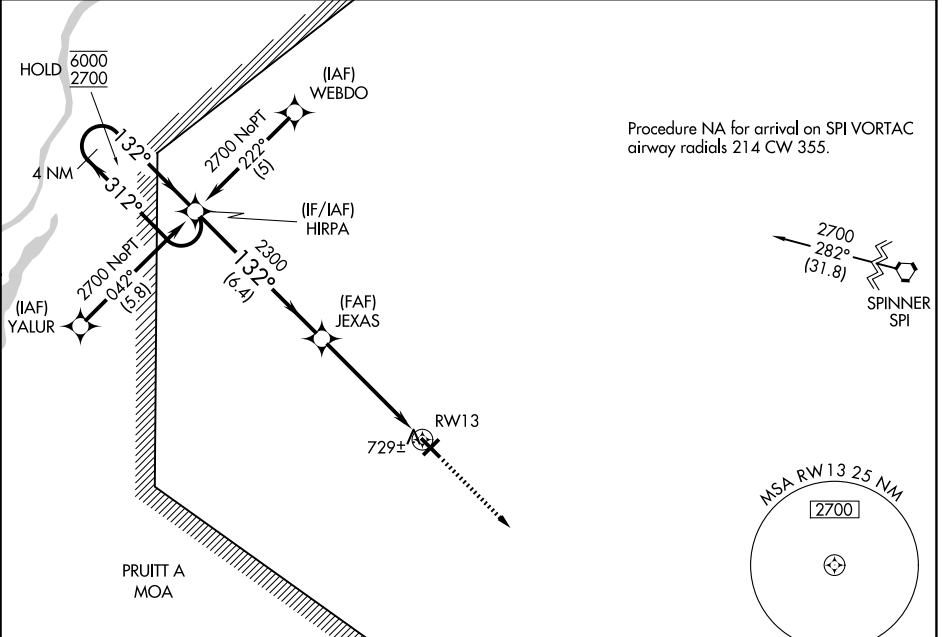

APP CRS	Rwy Ldg	5000
132°	TDZE	622
	Apt Elev	624

RNAV (GPS) RWY 13

JACKSONVILLE MUNI (IJX)

RNP APCH - GPS.	
 	

MISSED APPROACH: Climb to 2700 direct JARKA and hold.

AWOS-3PT 120.525	SAINT LOUIS APP CON 126.15 323.0	CLNC DEL 118.45	UNICOM 122.8 (CTAF)
----------------------------	--	---------------------------	-------------------------------

Procedure NA for arrival on SPI VORTAC airway radials 214 CW 355.

ELEV 624	TDZE 622
----------	----------

REIL Rws 13, 22 and 31 
MIRL Rws 4-22 and 13-31 

CATEGORY	A	B	C	D
LNAV MDA	980-1 358 (400-1)			
CIRCLING	1040-1 416 (500-1)	1080-1 456 (500-1)	1280-1¾ 656 (700-1¾)	1360-2¼ 736 (800-2¼)

EC-3, 11 JUN 2026 to 09 JUL 2026

EC-3, 11 JUN 2026 to 09 JUL 2026