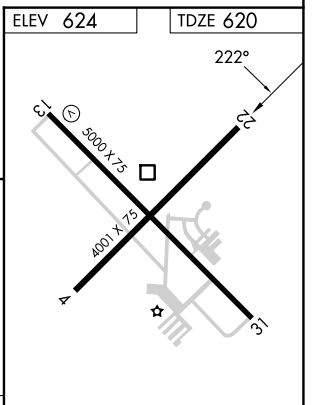

APP CRS	Rwy Ldg	4001
222°	TDZE	620
	Apt Elev	624

RNAV (GPS) RWY 22

JACKSONVILLE MUNI (IJX)

RNP APCH - GPS.

⚠ Rwy 22 helicopter visibility reduction below 3/4 SM NA.

MISSED APPROACH: Climb to 2700 direct JANGI and hold.

AWOS-3PT 120.525	SAINT LOUIS APP CON 126.15 323.0	CLNC DEL 118.45	UNICOM 122.8 (CTAF) 0
----------------------------	--	---------------------------	---------------------------------

CATEGORY	A	B	C	D
LNVA MDA	1020-1	400 (400-1)	1020-1 1/8	400 (400-1 1/8)
CIRCLING	1040-1 416 (500-1)	1080-1 456 (500-1)	1280-1 1/4 656 (700-1 1/4)	1360-2 1/4 736 (800-2 1/4)