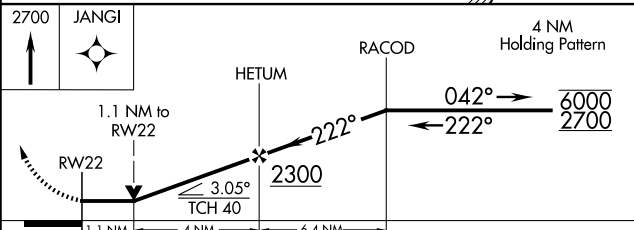

APP CRS	Rwy Ldg	4001
222°	TDZE	620
	Apt Elev	624

RNAV (GPS) RWY 22

JACKSONVILLE MUNI (IJX)

RNP APCH - GPS.

⚠ Rwy 22 helicopter visibility reduction below 3/4 SM NA.

MISSED APPROACH: Climb to 2700 direct JANGI and hold.

AWOS-3PT 120.525	SAINT LOUIS APP CON 126.15 323.0	CLNC DEL 118.45	UNICOM 122.8 (CTAF) 0
----------------------------	--	---------------------------	---------------------------------

CATEGORY	A	B	C	D
LNVA MDA	1020-1	400 (400-1)	1020-1 1/8	400 (400-1 1/8)
CIRCLING	1040-1 416 (500-1)	1080-1 456 (500-1)	1280-1 1/4 656 (700-1 1/4)	1360-2 1/4 736 (800-2 1/4)