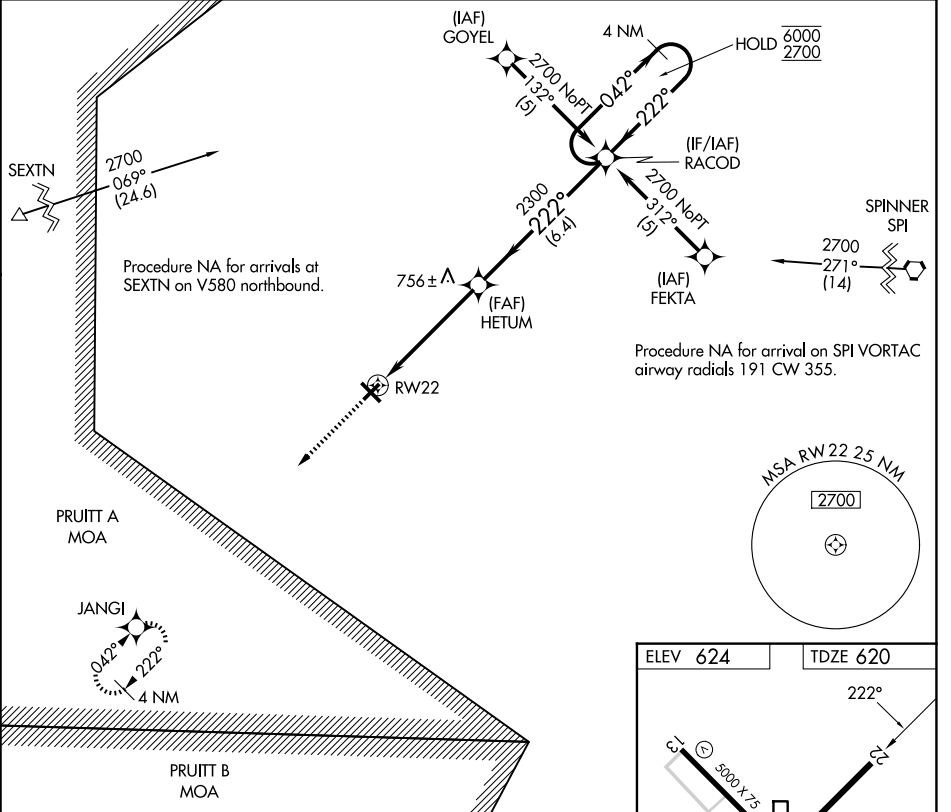

APP CRS	Rwy Ldg	4001
222°	TDZE	620
	Apt Elev	624

RNAV (GPS) RWY 22

JACKSONVILLE MUNI (IJX)

RNP APCH - GPS.

⚠ Rwy 22 helicopter visibility reduction below 3/4 SM NA.

MISSED APPROACH: Climb to 2700 direct JANGI and hold.

AWOS-3PT 120.525	SAINT LOUIS APP CON 126.15 323.0	CLNC DEL 118.45	UNICOM 122.8 (CTAF) 0
----------------------------	--	---------------------------	---------------------------------

CATEGORY	A	B	C	D
LNVA MDA	1020-1	400 (400-1)	1020-1 1/8	400 (400-1 1/8)
CIRCLING	1040-1 416 (500-1)	1080-1 456 (500-1)	1280-1 1/4 656 (700-1 1/4)	1360-2 1/4 736 (800-2 1/4)

REIL Rwy 13, 22 and 31 0
MIRL Rwy 4-22 and 13-31 0

EC-3, 11 JUN 2026 to 09 JUL 2026

EC-3, 11 JUN 2026 to 09 JUL 2026