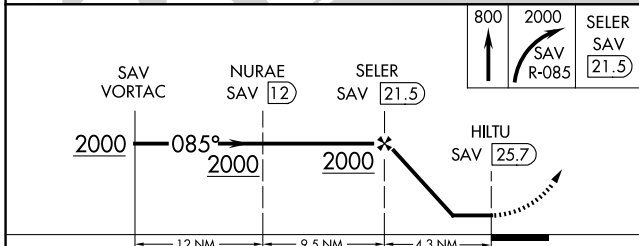

VORTAC SAV 115.95 Chan 106 (Y)	APP CRS 085°	Rwy Ldg TDZE N/A	N/A
		Apt Elev	19

VOR-A
HILTON HEAD (HXD)

DME required		MISSED APPROACH: Climb to 800 then climbing right turn to 2000 on SAV R-085 to SELER/21.5 DME and hold, continue climb-in-hold to 2000.	
--------------	--	---	--

CATEGORY	A	B	C	D	FAF to MAP 4.3 NM					
CIRCLING	800-1	781 (800-1)	800-2¼ 781 (800-2¼)	800-2½ 781 (800-2½)	Knots	60	90	120	150	180
					Min:Sec	4:18	2:52	2:09	1:43	1:26