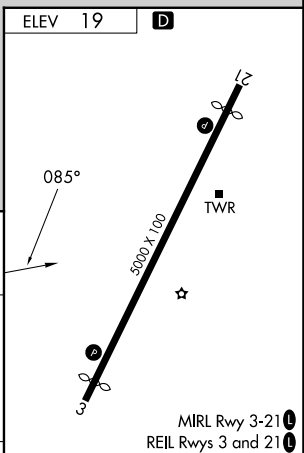

VORTAC SAV 115.95 Chan 106 (Y)	APP CRS 085°	Rwy Ldg TDZE N/A	N/A
		Apt Elev	19

VOR-A
HILTON HEAD (HXD)

DME required		MISSED APPROACH: Climb to 800 then climbing right turn to 2000 on SAV R-085 to SELER/21.5 DME and hold, continue climb-in-hold to 2000.	
--------------	--	---	--

ATIS 121.4	SAVANNAH APP CON★ 125.3 371.875	HILTON HEAD TOWER★ 118.975 (CTAF) 0	GND CON 121.1
----------------------	---	--	-------------------------

SE-2, 11 JUN 2026 to 09 JUL 2026

SE-2, 11 JUN 2026 to 09 JUL 2026

CATEGORY	A	B	C	D	FAF to MAP 4.3 NM					
CIRCLING	800-1	781 (800-1)	800-2¼ 781 (800-2¼)	800-2½ 781 (800-2½)	Knots	60	90	120	150	180
					Min:Sec	4:18	2:52	2:09	1:43	1:26