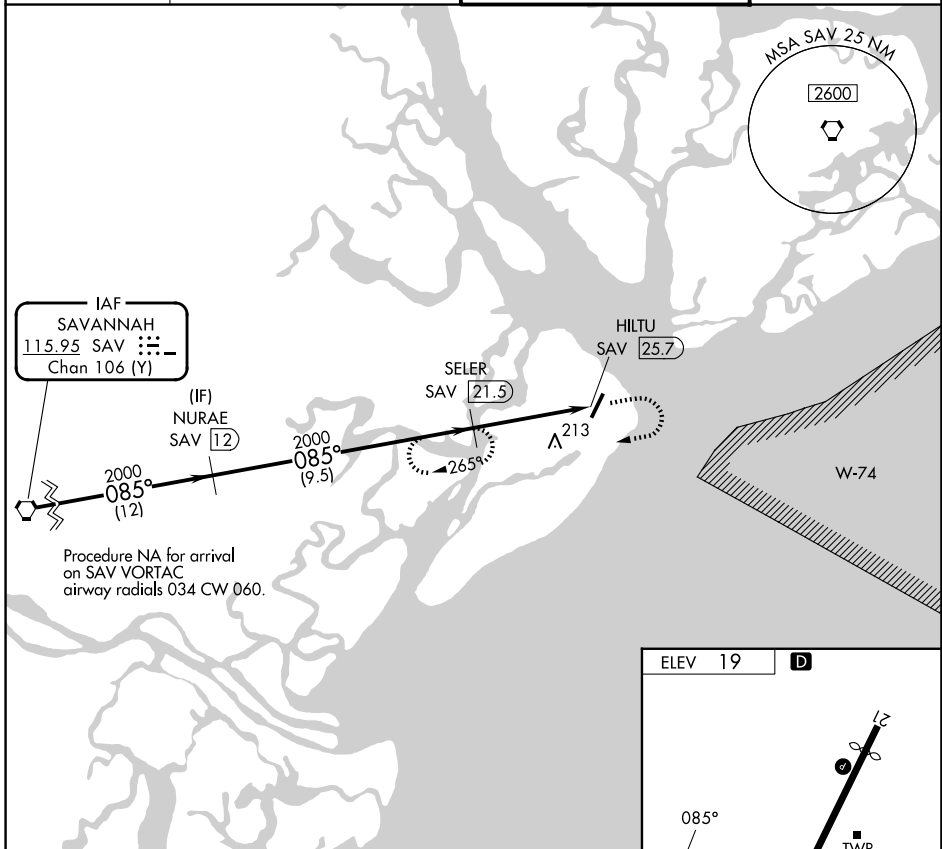

VORTAC SAV 115.95 Chan 106 (Y)	APP CRS 085°	Rwy Ldg TDZE N/A	N/A
		Apt Elev	19

VOR-A
HILTON HEAD (HXD)

DME required		MISSED APPROACH: Climb to 800 then climbing right turn to 2000 on SAV R-085 to SELER/21.5 DME and hold, continue climb-in-hold to 2000.	
--------------	--	---	--

ATIS 121.4	SAVANNAH APP CON★ 125.3 371.875	HILTON HEAD TOWER★ 118.975 (CTAF) 0	GND CON 121.1
----------------------	---	--	-------------------------

SE-2, 11 JUN 2026 to 09 JUL 2026

SE-2, 11 JUN 2026 to 09 JUL 2026

CATEGORY	A	B	C	D	FAF to MAP 4.3 NM					
CIRCLING	800-1	781 (800-1)	800-2¼ 781 (800-2¼)	800-2½ 781 (800-2½)	Knots	60	90	120	150	180
					Min:Sec	4:18	2:52	2:09	1:43	1:26