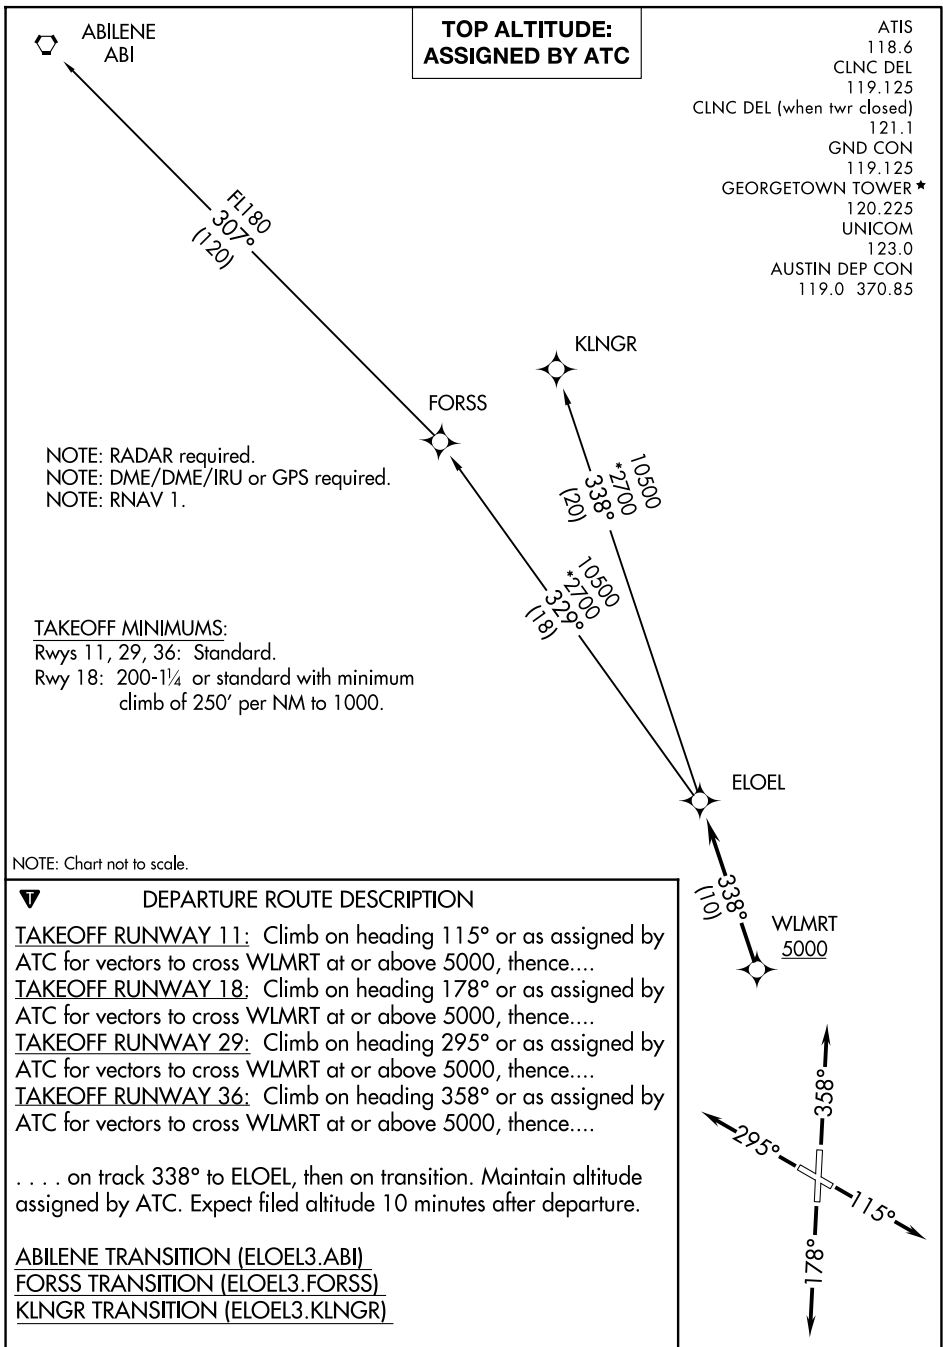

(ELOEL3.ELOEL) 22195

ELOEL THREE DEPARTURE (RNAV) AL-5724 (FAA)

GEORGETOWN EXEC (GTU)

GEORGETOWN, TEXAS

SC-3, 11 JUN 2026 to 09 JUL 2026

SC-3, 11 JUN 2026 to 09 JUL 2026

ELOEL THREE DEPARTURE (RNAV)
(ELOEL3.ELOEL) 22APR21

GEORGETOWN, TEXAS
GEORGETOWN EXEC (GTU)