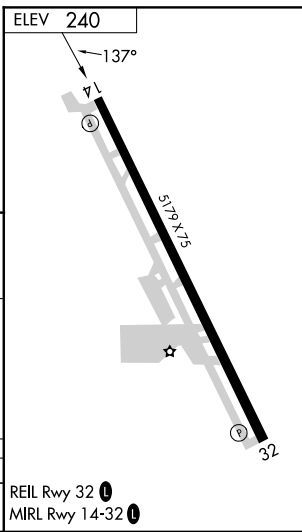

APP CRS	Rwy Ldg	N/A
137°	TDZE	N/A
	Apt Elev	240

RNAV (GPS)-B

HANFORD MUNI (HJO)

RNP APCH.		MISSED APPROACH: Climb to 3100 direct MAXKA and on track 122° to PIXEY and hold.	
<p>▼ Circling Rwy 14 NA at night.</p>			
ASOS	FRESNO APP CON	CLNC DEL	UNICOM
134.75	123.9	123.9	122.8 (CTAF) 0

CATEGORY	A	B	C	D
CIRCLING	760-1	520 (600-1)	760-1½ 520 (600-1½)	NA

SW-2, 11 JUN 2026 to 09 JUL 2026

SW-2, 11 JUN 2026 to 09 JUL 2026