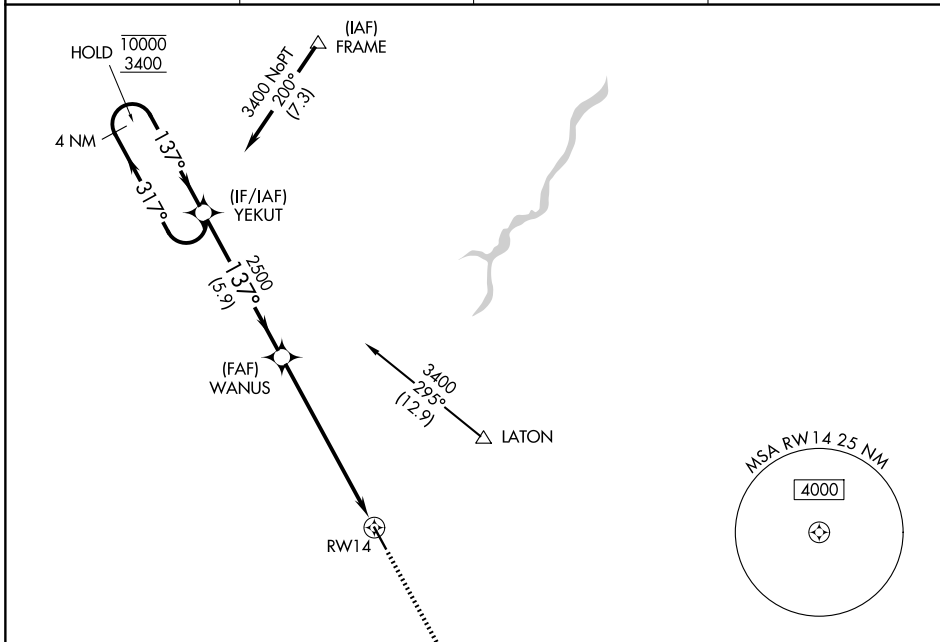

APP CRS	Rwy Ldg	N/A
137°	TDZE	N/A
	Apt Elev	240

RNAV (GPS)-B

HANFORD MUNI (HJO)

RNP APCH.		MISSED APPROACH: Climb to 3100 direct MAXKA and on track 122° to PIXEY and hold.	
<p>▼ Circling Rwy 14 NA at night.</p>			
ASOS	FRESNO APP CON	CLNC DEL	UNICOM
134.75	123.9	123.9	122.8 (CTAF) 0

CATEGORY	A	B	C	D
CIRCLING	760-1	520 (600-1)	760-1½ 520 (600-1½)	NA

SW-2, 11 JUN 2026 to 09 JUL 2026

SW-2, 11 JUN 2026 to 09 JUL 2026