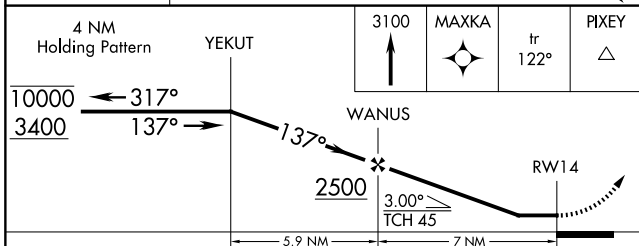

APP CRS	Rwy Ldg	N/A
137°	TDZE	N/A
	Apt Elev	240

RNAV (GPS)-B

HANFORD MUNI (HJO)

RNP APCH.		MISSED APPROACH: Climb to 3100 direct MAXKA and on track 122° to PIXEY and hold.	
<p>▼ Circling Rwy 14 NA at night.</p>			
ASOS	FRESNO APP CON	CLNC DEL	UNICOM
134.75	123.9	123.9	122.8 (CTAF) 0

CATEGORY	A	B	C	D
CIRCLING	760-1	520 (600-1)	760-1½ 520 (600-1½)	NA

SW-2, 11 JUN 2026 to 09 JUL 2026

SW-2, 11 JUN 2026 to 09 JUL 2026