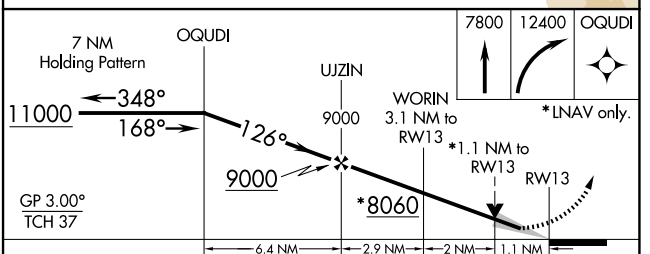

CATEGORY	A	B	C	D
LPV DA		7258-³/₄	200 (200-³/₄)	
LNAV/VNAV DA		7346-⁷/₈	288 (300-⁷/₈)	
LNAV MDA		7420-1	362 (400-1)	
CIRCLING	7600-1 505 (600-1)	7640-1 545 (600-1)	7920-2½ 825 (900-2½)	8020-3 925 (1000-3)

SW-1, 11 JUN 2026 to 09 JUL 2026

SW-1, 11 JUN 2026 to 09 JUL 2026