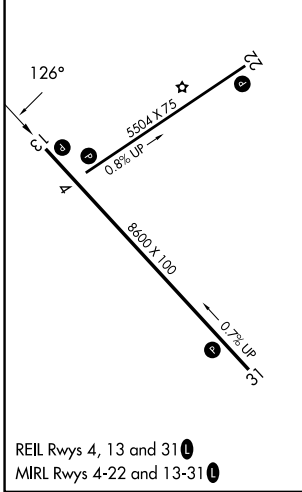

CATEGORY	A	B	C	D
LPV DA		7258-³/₄	200 (200-³/₄)	
LNAV/VNAV DA		7346-⁷/₈	288 (300-⁷/₈)	
LNAV MDA		7420-1	362 (400-1)	
CIRCLING	7600-1 505 (600-1)	7640-1 545 (600-1)	7920-2½ 825 (900-2½)	8020-3 925 (1000-3)

SW-1, 11 JUN 2026 to 09 JUL 2026

SW-1, 11 JUN 2026 to 09 JUL 2026