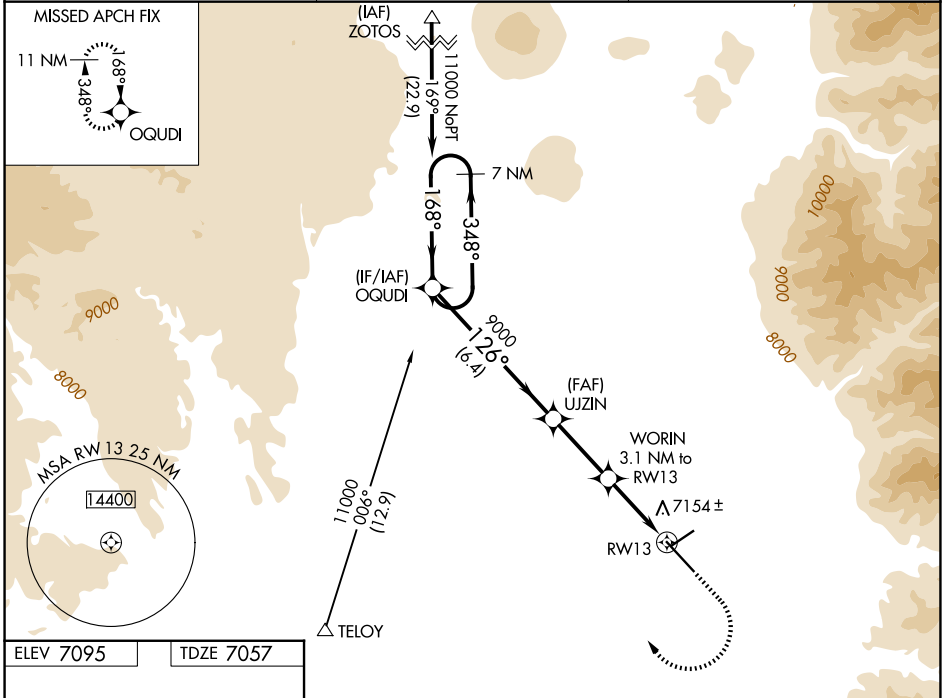

WAAS CH 97441 W13A	APP CRS 126°	Rwy Ldg TDZE Apt Elev 8600 7057 7095
--	------------------------	--

RNAV (GPS) RWY 13

TAOS RGNL (SKX)

⚠ For uncompensated Baro-VNAV systems, LNAV/VNAV NA below -29°C (-20°F) or above 47°C (118°F).
DME/DME RNP-0.3 NA.

MISSED APPROACH: (Do not exceed 250K until OQUDI)
Climb to 7800 then climbing right turn to 12400 direct OQUDI and hold, continue climb-in-hold to 12400.

AWOS-3PT 132.975	ALBUQUERQUE CENTER 132.8 346.35	UNICOM 122.8 (CTAF) 0
----------------------------	---	---------------------------------

ELEV 7095	TDZE 7057
-----------	-----------

CATEGORY	A	B	C	D
LPV DA		7258- ³ / ₄	200 (200- ³ / ₄)	
LNAV/VNAV DA		7346- ⁷ / ₈	288 (300- ⁷ / ₈)	
LNAV MDA		7420-1	362 (400-1)	
CIRCLING	7600-1 505 (600-1)	7640-1 545 (600-1)	7920-2½ 825 (900-2½)	8020-3 925 (1000-3)

SW-1, 11 JUN 2026 to 09 JUL 2026

SW-1, 11 JUN 2026 to 09 JUL 2026