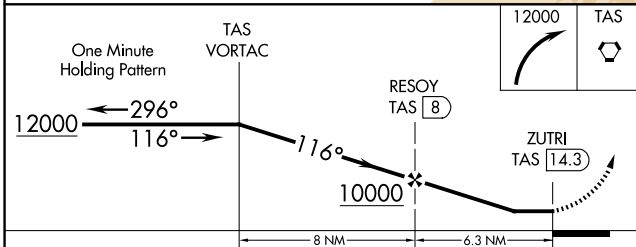

VORTAC TAS 115.8 Chan 105	APP CRS 116°	Rwy Ldg TDZE Apt Elev	N/A N/A 7095
---	------------------------	-----------------------------	---

VOR/DME-B

TAOS RGNL (SKX)

MISSED APPROACH: Climbing right turn to 12000 direct TAS VORTAC and hold.

AWOS-3PT 132.975	ALBUQUERQUE CENTER 132.8 346.35	UNICOM 122.8 (CTAF) 0
----------------------------	---	---------------------------------

CATEGORY	A	B	C	D
CIRCLING	8000-1¼	905 (1000-1¼)	8000-2¾ 905 (1000-2¾)	8020-3 925 (1000-3)