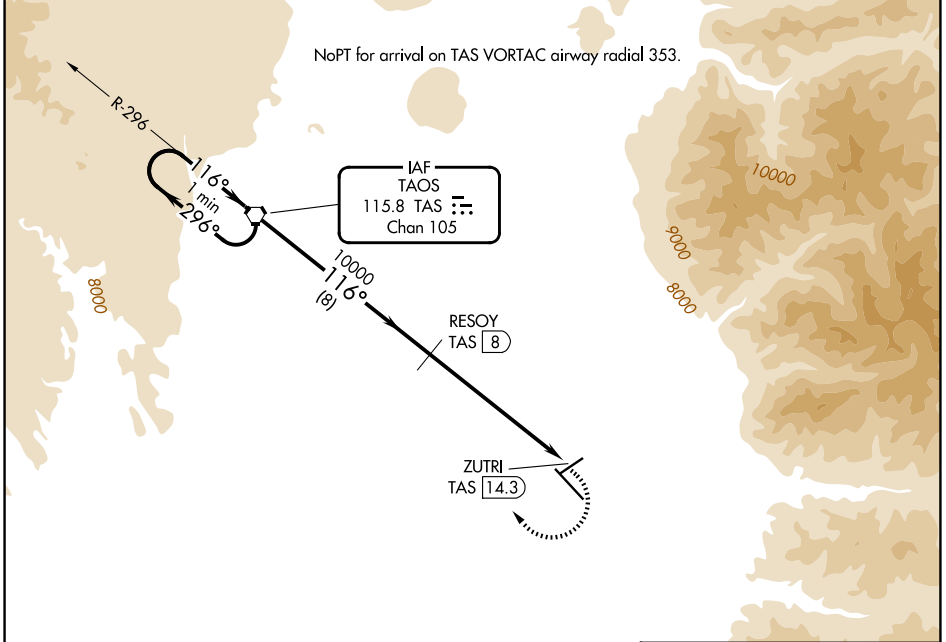

VORTAC TAS 115.8 Chan 105	APP CRS 116°	Rwy Ldg TDZE Apt Elev	N/A N/A 7095
---	------------------------	-----------------------------	---

VOR/DME-B

TAOS RGNL (SKX)

MISSED APPROACH: Climbing right turn to 12000 direct TAS VORTAC and hold.

AWOS-3PT 132.975	ALBUQUERQUE CENTER 132.8 346.35	UNICOM 122.8 (CTAF) 0
----------------------------	---	---------------------------------

CATEGORY	A	B	C	D
CIRCLING	8000-1¼	905 (1000-1¼)	8000-2¾ 905 (1000-2¾)	8020-3 925 (1000-3)

SW-1, 11 JUN 2026 to 09 JUL 2026

SW-1, 11 JUN 2026 to 09 JUL 2026