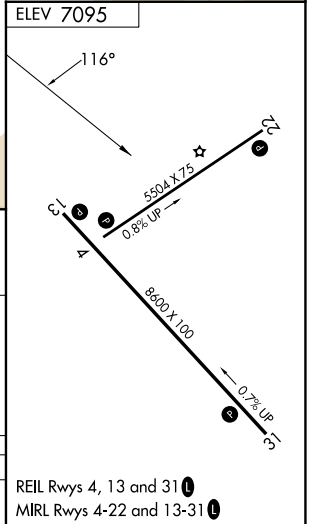

VORTAC TAS 115.8 Chan 105	APP CRS 116°	Rwy Ldg TDZE Apt Elev	N/A N/A 7095

VOR/DME-B

TAOS RGNL (SKX)

MISSED APPROACH: Climbing right turn to 12000 direct TAS VORTAC and hold.

AWOS-3PT 132.975	ALBUQUERQUE CENTER 132.8 346.35	UNICOM 122.8 (CTAF) 0

CATEGORY	A	B	C	D
CIRCLING	8000-1¼	905 (1000-1¼)	8000-2¾ 905 (1000-2¾)	8020-3 925 (1000-3)

SW-1, 11 JUN 2026 to 09 JUL 2026

SW-1, 11 JUN 2026 to 09 JUL 2026