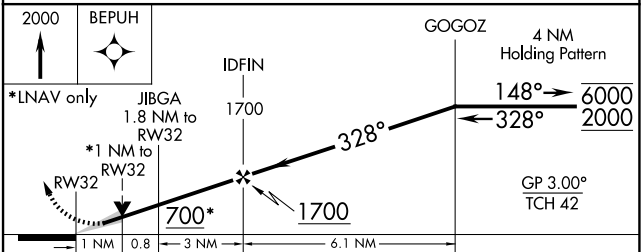

WAAS CH 58114 W32A	APP CRS 328°	Rwy Idg TDZE Apt Elev	5004 99 100
--	------------------------	-----------------------------	--

RNAV (GPS) RWY 32

WHARTON RGNL (A.R.M)

RNP APCH.

▼ For uncompensated Baro-VNAV systems, LNAV/VNAV NA below -15°C or above 54°C.

MISSED APPROACH: Climb to 2000 direct BEPUH and hold.

AWOS-3 118.475	HOUSTON CENTER 128.6 360.8	UNICOM 122.7 (CTAF) ①
--------------------------	--------------------------------------	---------------------------------