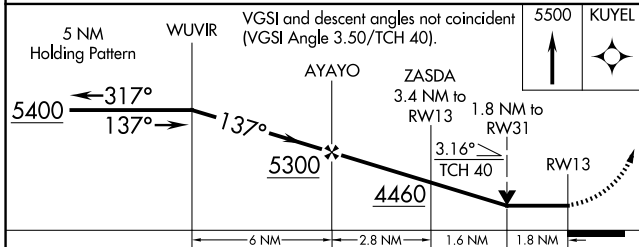

WAAS CH 93531 W13A	APP CRS 137°	Rwy Ldg TDZE Apt Elev	3700 3279 3279
--	------------------------	-----------------------------	---

RNAV (GPS) RWY 13

SEARLE FLD (OGA)

RNP APCH.		MISSED APPROACH: Climb to 5500 direct KUYEL and hold.
<p>▼ When local altimeter setting not received, use Imperial altimeter setting and increase all MDA 100 feet, increase LP, LNAV and Circling Cat B visibility to 1¼. VDP NA with Imperial altimeter setting.</p>	AWOS-3 121.275	DENVER CENTER 132.7 397.85
		UNICOM 122.8 (CTAF) 0

ELEV 3279	TDZE 3279
-----------	-----------

CATEGORY	A	B	C	D
LP MDA	3940-1	661 (700-1)		NA
LNAV MDA	4000-1	721 (800-1)		NA
CIRCLING	4000-1	721 (800-1)		NA

MRL Rwy 8-26 and 13-31 0

NC-2, 11 JUN 2026 to 09 JUL 2026