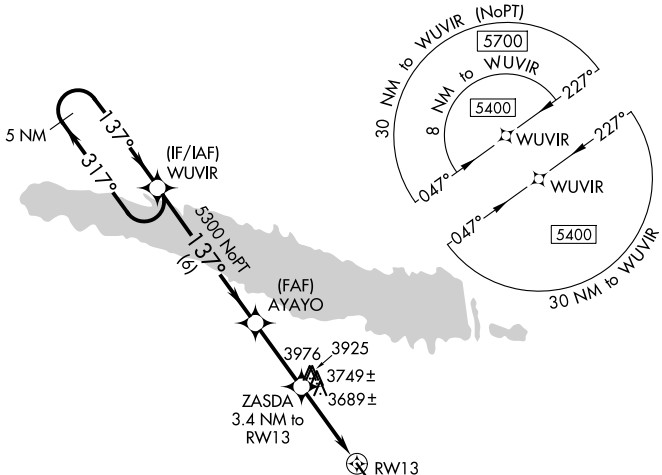

WAAS CH 93531 W13A	APP CRS 137°	Rwy Ldg TDZE Apt Elev	3700 3279 3279
--	------------------------	-----------------------------	---

RNAV (GPS) RWY 13

SEARLE FLD (OGA)

RNP APCH.		MISSED APPROACH: Climb to 5500 direct KUYEL and hold.
<p>▼ When local altimeter setting not received, use Imperial altimeter setting and increase all MDA 100 feet, increase LP, LNAV and Circling Cat B visibility to 1¼. VDP NA with Imperial altimeter setting.</p>	AWOS-3 121.275	DENVER CENTER 132.7 397.85
		UNICOM 122.8 (CTAF) 0

ELEV 3279	TDZE 3279
-----------	-----------

CATEGORY	A	B	C	D
LP MDA	3940-1	661 (700-1)		NA
LNAV MDA	4000-1	721 (800-1)		NA
CIRCLING	4000-1	721 (800-1)		NA

MRL Rwy 8-26 and 13-31 0

NC-2, 11 JUN 2026 to 09 JUL 2026

NC-2, 11 JUN 2026 to 09 JUL 2026