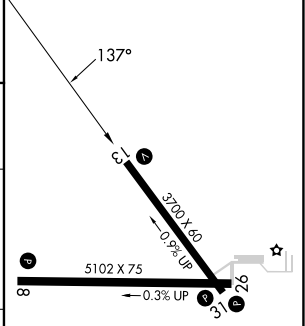

CATEGORY	A	B	C	D
LP MDA	3940-1	661 (700-1)		NA
LNAV MDA	4000-1	721 (800-1)		NA
CIRCLING	4000-1	721 (800-1)		NA

MRL Rwy 8-26 and 13-31 0

NC-2, 11 JUN 2026 to 09 JUL 2026

NC-2, 11 JUN 2026 to 09 JUL 2026