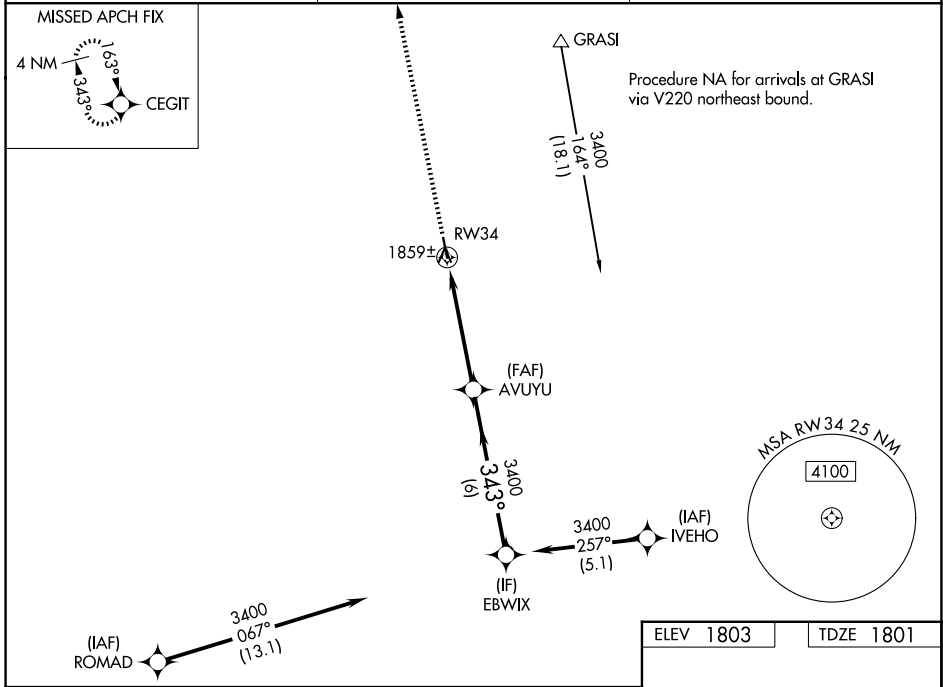

WAAS CH 87009 W34A	APP CRS 343°	Rwy Ldg TDZE Apt Elev	4301 1801 1803
--	------------------------	-----------------------------	---

RNAV (GPS) RWY 34

AURORA MUNI/AL POTTER FLD (AUH)

⚠ Baro-VNAV NA when using Grand Island altimeter setting. For uncompensated Baro-VNAV systems, LNAV/VNAV NA below -18°C (0°F) or above 54°C (130°F). DME/DME RNP-0.3 NA. When local altimeter setting not received, use Grand Island altimeter setting and increase all DA 41 feet and all MDA 60 feet. VDP NA when using Grand Island altimeter setting.

MISSED APPROACH:
Climb to 3400 direct CEGIT and hold.

AWOS-3 121.225	MINNEAPOLIS CENTER 119.4 278.8	UNICOM 122.8 (CTAF) 0
--------------------------	--	---------------------------------

CATEGORY	A	B	C	D
LPV DA	2051-1	250 (300-1)		NA
LNAV/VNAV DA	2129-1¼	328 (400-1¼)		NA
LNAV MDA	2260-1	459 (500-1)		NA
CIRCLING	2300-1 497 (500-1)	2340-1 537 (600-1)		NA

NC-2, 11 JUN 2026 to 09 JUL 2026

NC-2, 11 JUN 2026 to 09 JUL 2026