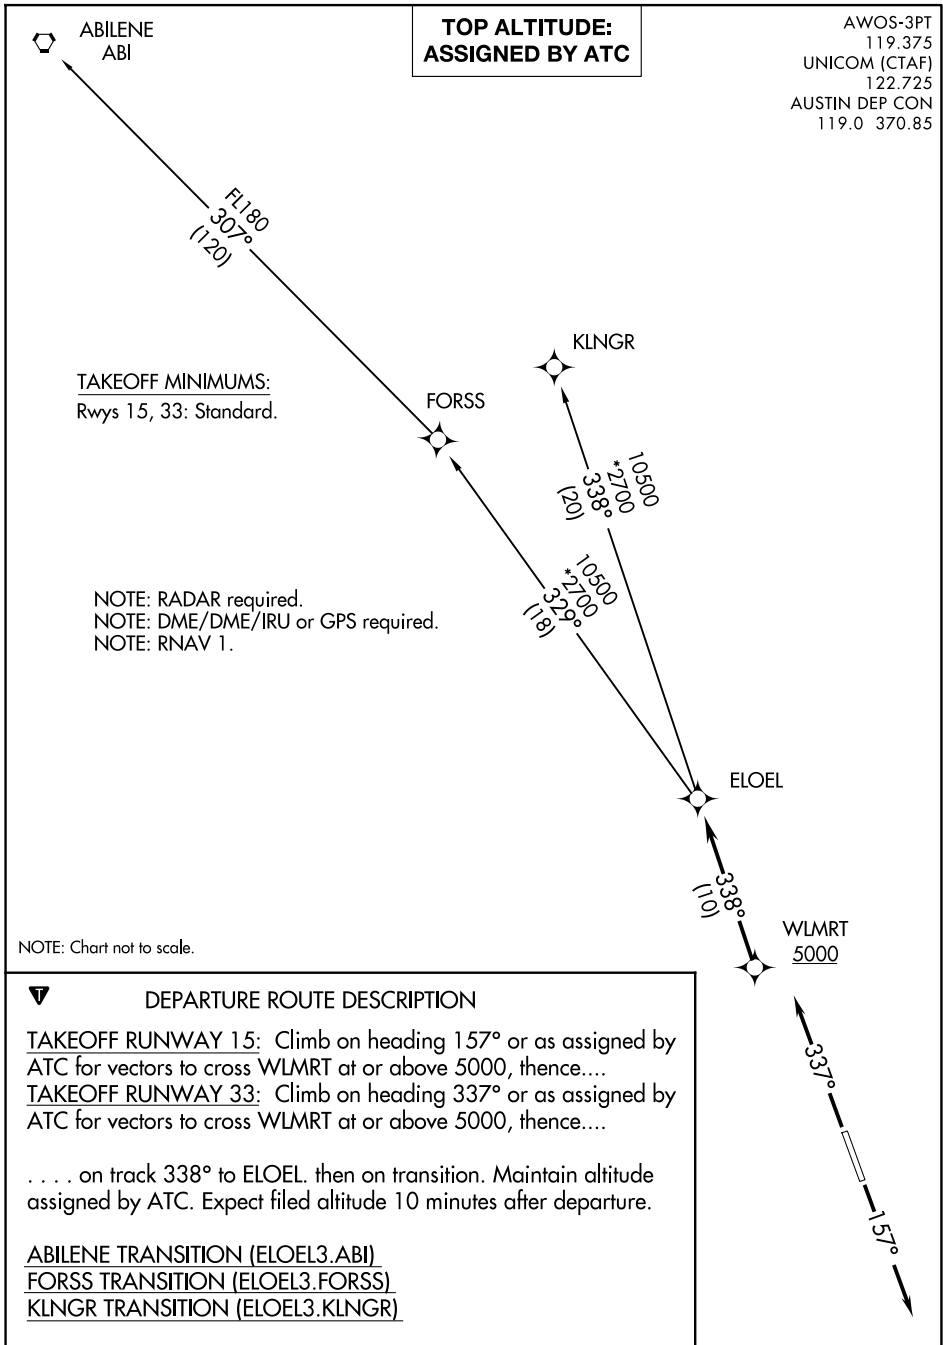

# ELOEL THREE DEPARTURE (RNAV) AL-6111 (FAA)

LAGO VISTA, TEXAS

SC-3, 11 JUN 2026 to 09 JUL 2026

SC-3, 11 JUN 2026 to 09 JUL 2026

NOTE: Chart not to scale.

## DEPARTURE ROUTE DESCRIPTION

TAKEOFF RUNWAY 15: Climb on heading 157° or as assigned by ATC for vectors to cross WLMRT at or above 5000, thence....

TAKEOFF RUNWAY 33: Climb on heading 337° or as assigned by ATC for vectors to cross WLMRT at or above 5000, thence....

... on track 338° to ELOEL. then on transition. Maintain altitude assigned by ATC. Expect filed altitude 10 minutes after departure.

ABILENE TRANSITION (ELOEL3.ABI)

FORSS TRANSITION (ELOEL3.FORSS)

KLNGR TRANSITION (ELOEL3.KLNGR)

# ELOEL THREE DEPARTURE (RNAV)

(ELOEL3.ELOEL) 22APR21

LAGO VISTA, TEXAS

LAGO VISTA TX/RUSTY ALLEN (RYW)