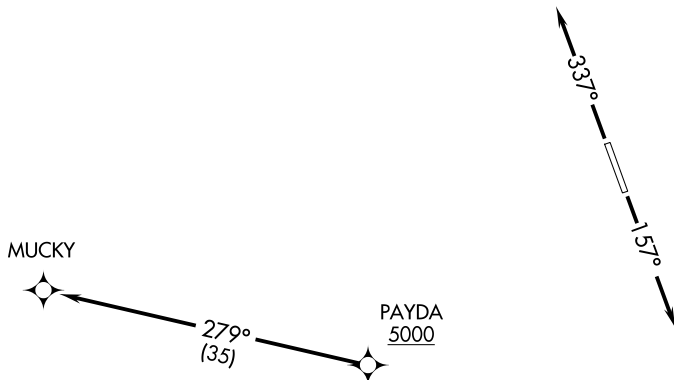

(MUCKY3.MUCKY) 26078

AL-6111 (FAA)

LAGO VISTA TX/RUSTY ALLEN (RYW)

MUCKY THREE DEPARTURE (RNAV)

LAGO VISTA, TEXAS

AWOS-3PT
119.375
UNICOM (CTAF)
122.725
AUSTIN DEP CON
119.0 370.85

**TOP ALTITUDE:
ASSIGNED BY ATC**

TAKEOFF MINIMUMS:
Rwys 15, 33: Standard.

NOTE: RADAR required.
NOTE: DME/DME/IRU or GPS required.
NOTE: RNAV 1.

NOTE: Chart not to scale.

DEPARTURE ROUTE DESCRIPTION

TAKEOFF RUNWAY 15: Climb on heading 157° or as assigned by ATC for vectors to cross PAYDA at or above 5000, thence....

TAKEOFF RUNWAY 33: Climb on heading 337° or as assigned by ATC for vectors to cross PAYDA at or above 5000, thence....

... on track 279° to MUCKY. Maintain altitude assigned by ATC.
Expect filed altitude 10 minutes after departure.

MUCKY THREE DEPARTURE (RNAV)

(MUCKY3.MUCKY) 22APR21

LAGO VISTA, TEXAS

LAGO VISTA TX/RUSTY ALLEN (RYW)

SC-3, 11 JUN 2026 to 09 JUL 2026

SC-3, 11 JUN 2026 to 09 JUL 2026