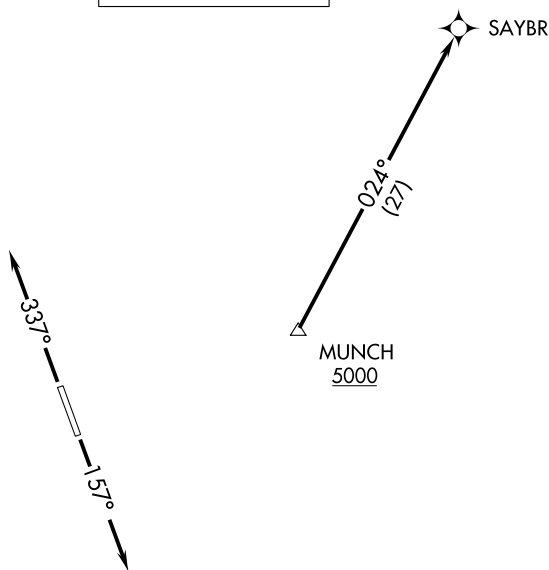

(SAYBR3.SAYBR) 22027

SAYBR THREE DEPARTURE (RNAV)

AL-6111 (FAA)

LAGO VISTA TX/RUSTY ALLEN (RYW)

LAGO VISTA, TEXAS

AWOS-3PT
119.375
UNICOM (CTAF)
122.725
AUSTIN DEP CON
119.0 370.85

**TOP ALTITUDE:
ASSIGNED BY ATC**

NOTE: RADAR required.
NOTE: DME/DME/IRU or GPS required.
NOTE: RNAV 1.
NOTE: For DFW terminal area arrivals at FL230 or below only.

TAKEOFF MINIMUMS

Rwys 15, 33: Standard.

NOTE: Chart not to scale.

DEPARTURE ROUTE DESCRIPTION

TAKEOFF RUNWAY 15: Climb on heading 157° or as assigned by ATC for vectors to cross MUNCH at or above 5000, thence....

TAKEOFF RUNWAY 33: Climb on heading 337° or as assigned by ATC for vectors to cross MUNCH at or above 5000, thence....

... on track 024° to SAYBR. Maintain altitude assigned by ATC.
Expect filed altitude 10 minutes after departure.

SAYBR THREE DEPARTURE (RNAV)

(SAYBR3.SAYBR) 22APR21

LAGO VISTA, TEXAS

LAGO VISTA TX/RUSTY ALLEN (RYW)