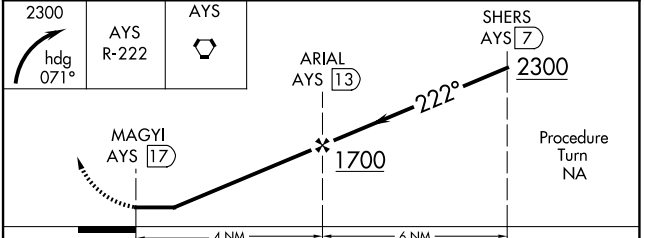

VORTAC AYS 112.4 Chan 71	APP CRS 222°	Rwy Ldg TDZE Apt Elev 187	N/A N/A 187

VOR/DME-A

HOMERVILLE (HOE)

⚠ When local altimeter setting not received, use Waycross altimeter setting and increase all MDA 60 feet, and Circling Cat C/D visibility ¼ mile.

MISSED APPROACH: Climbing right turn to 2300 on heading 071° and AYS VORTAC R-222 to AYS VORTAC and hold.

AWOS-3 118.725	VALDOSTA APP CON★ 126.6 285.6	CTAF 122.9 0

CATEGORY	A	B	C	D
C CIRCLING	680-1 493 (500-1)	740-1 553 (600-1)	940-2¼ 753 (800-2¼)	940-2½ 753 (800-2½)

SE-4, 11 JUN 2026 to 09 JUL 2026

SE-4, 11 JUN 2026 to 09 JUL 2026