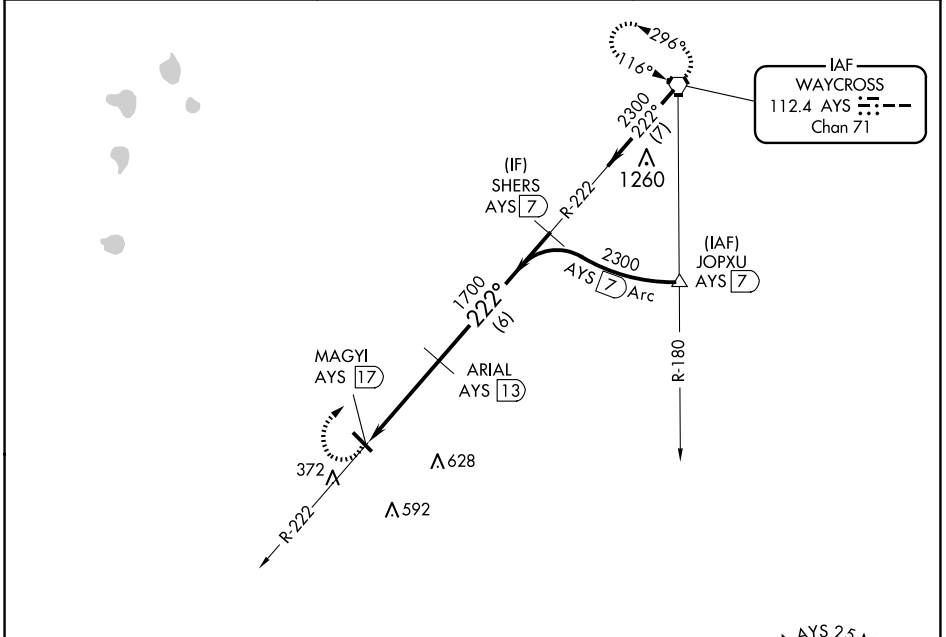

VORTAC AYS 112.4 Chan 71	APP CRS 222°	Rwy Ldg TDZE Apt Elev 187	N/A N/A 187

VOR/DME-A

HOMERVILLE (HOE)

⚠ When local altimeter setting not received, use Waycross altimeter setting and increase all MDA 60 feet, and Circling Cat C/D visibility ¼ mile.

MISSED APPROACH: Climbing right turn to 2300 on heading 071° and AYS VORTAC R-222 to AYS VORTAC and hold.

AWOS-3 118.725	VALDOSTA APP CON★ 126.6 285.6	CTAF 122.9 0

CATEGORY	A	B	C	D
C CIRCLING	680-1 493 (500-1)	740-1 553 (600-1)	940-2¼ 753 (800-2¼)	940-2½ 753 (800-2½)

SE-4, 11 JUN 2026 to 09 JUL 2026

SE-4, 11 JUN 2026 to 09 JUL 2026