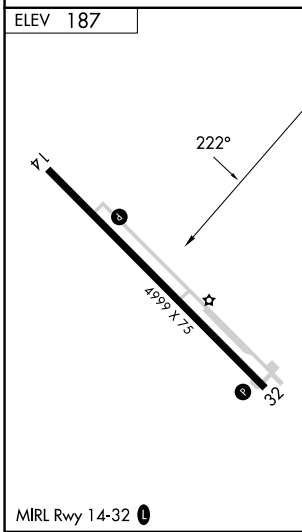

VORTAC AYS 112.4 Chan 71	APP CRS 222°	Rwy Ldg TDZE Apt Elev 187	N/A N/A 187

VOR/DME-A

HOMERVILLE (HOE)

⚠ When local altimeter setting not received, use Waycross altimeter setting and increase all MDA 60 feet, and Circling Cat C/D visibility ¼ mile.

MISSED APPROACH: Climbing right turn to 2300 on heading 071° and AYS VORTAC R-222 to AYS VORTAC and hold.

AWOS-3 118.725	VALDOSTA APP CON★ 126.6 285.6	CTAF 122.9 0

CATEGORY	A	B	C	D
C CIRCLING	680-1 493 (500-1)	740-1 553 (600-1)	940-2¼ 753 (800-2¼)	940-2½ 753 (800-2½)

SE-4, 11 JUN 2026 to 09 JUL 2026

SE-4, 11 JUN 2026 to 09 JUL 2026