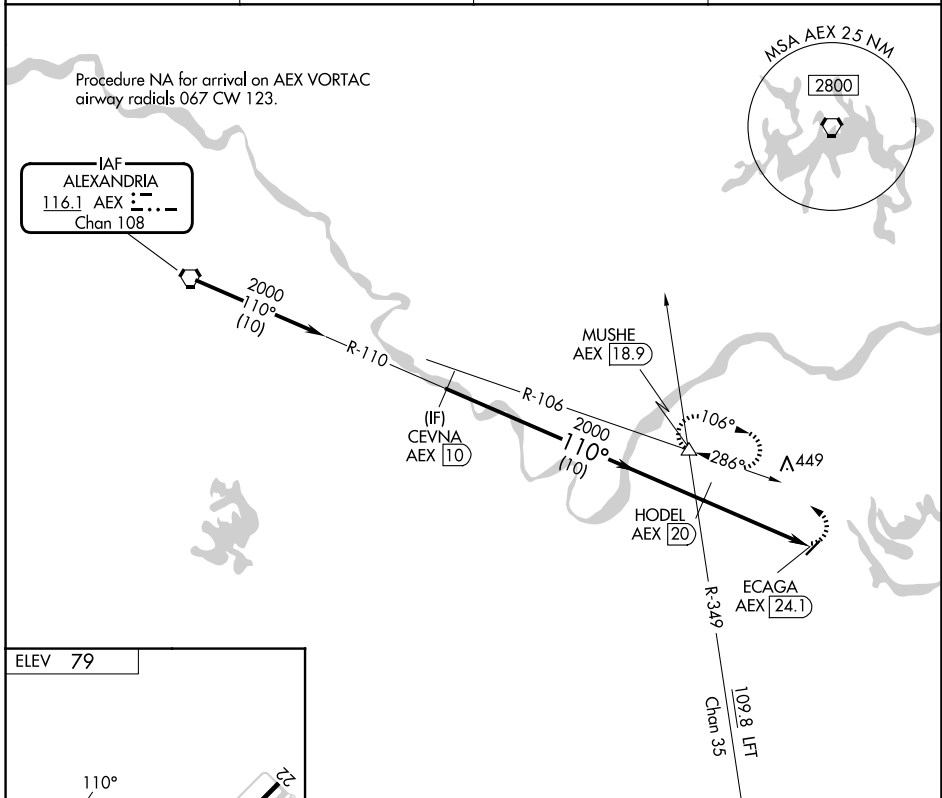

VORTAC AEX 116.1 Chan 108	APP CRS 110°	Rwy Ldg TDZE Apt Elev N/A N/A 79
---	------------------------	--

VOR-A
MARKSVILLE MUNI (MKV)

DME required.

NA Circling Rwy 22 NA at night. Use Esler Rgnl altimeter setting.
When not received, use Alexandria Intl altimeter setting.

MISSED APPROACH: Climbing left turn to 4000 on AEX VORTAC R-106 to MUSHE INT/AEX 18.9 DME and hold, continue climb-in-hold to 4000.

AWOS-3PT 124.175	ESF ASOS 119.425	MAKS APP CON 125.4 302.2	CTAF 122.9
----------------------------	----------------------------	------------------------------------	----------------------

ELEV 79

MIRL Rwy 4-22 **1**
REIL Rwys 4 and 22 **1**

CATEGORY	A	B	C	D
CIRCLING	760-1 681 (700-1)	820-1¼ 741 (800-1¼)	NA	

SC-4, 11 JUN 2026 to 09 JUL 2026

SC-4, 11 JUN 2026 to 09 JUL 2026