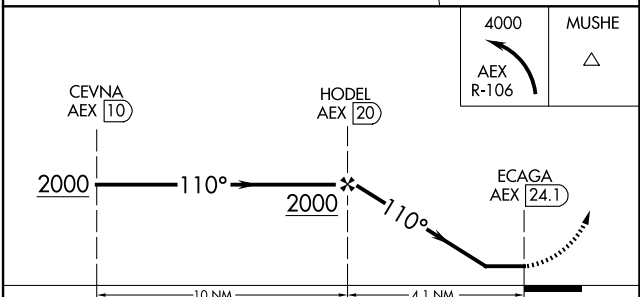

CATEGORY	A	B	C	D
CIRCLING	760-1 681 (700-1)	820-1¼ 741 (800-1¼)	NA	

SC-4, 11 JUN 2026 to 09 JUL 2026

SC-4, 11 JUN 2026 to 09 JUL 2026