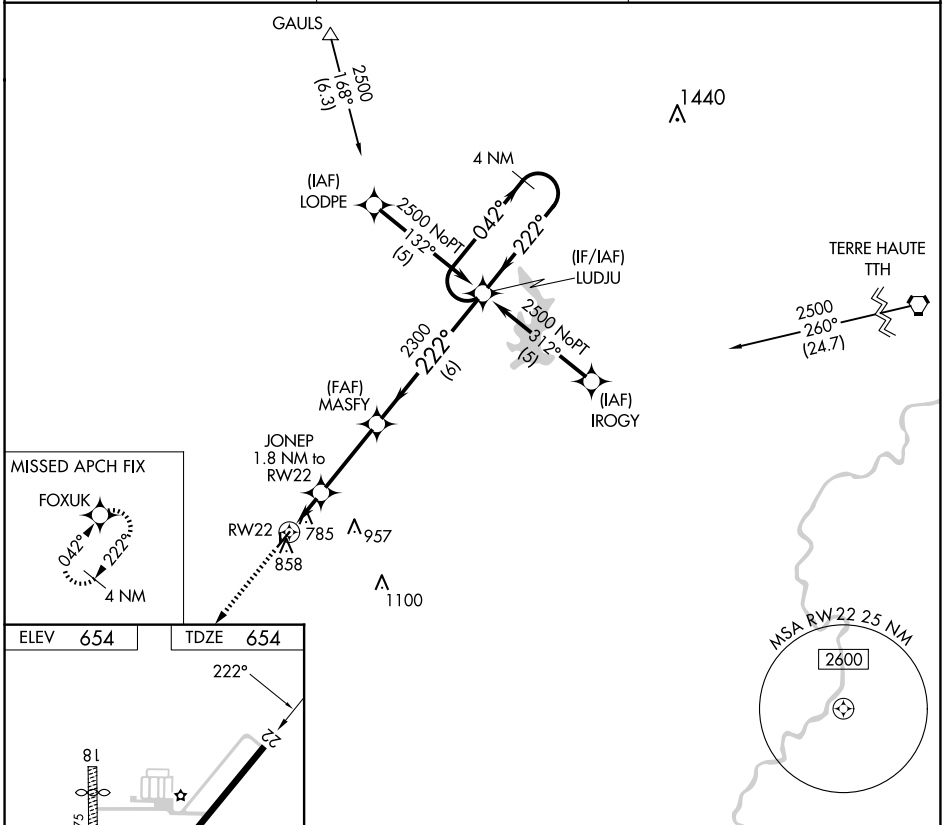

APP CRS	Rwy Idg	4001
222°	TDZE	654
	Apt Elev	654

RNAV (GPS) RWY 22

CASEY MUNI (1H8)

RNP APCH.		MISSED APPROACH: Climb to 2300 direct FOXUK and hold.
▼	Rwy 22 helicopter visibility reduction below 3/4 SM NA.	
▲ NA	Use Terre Haute Rgnl altimeter setting; when not received, use Robinson altimeter setting.	
HUF ASOS	HULMAN APP CON	UNICOM
127.5	125.45 263.125	122.8 (CTAF) 0

EC-3, 11 JUN 2026 to 09 JUL 2026

EC-3, 11 JUN 2026 to 09 JUL 2026