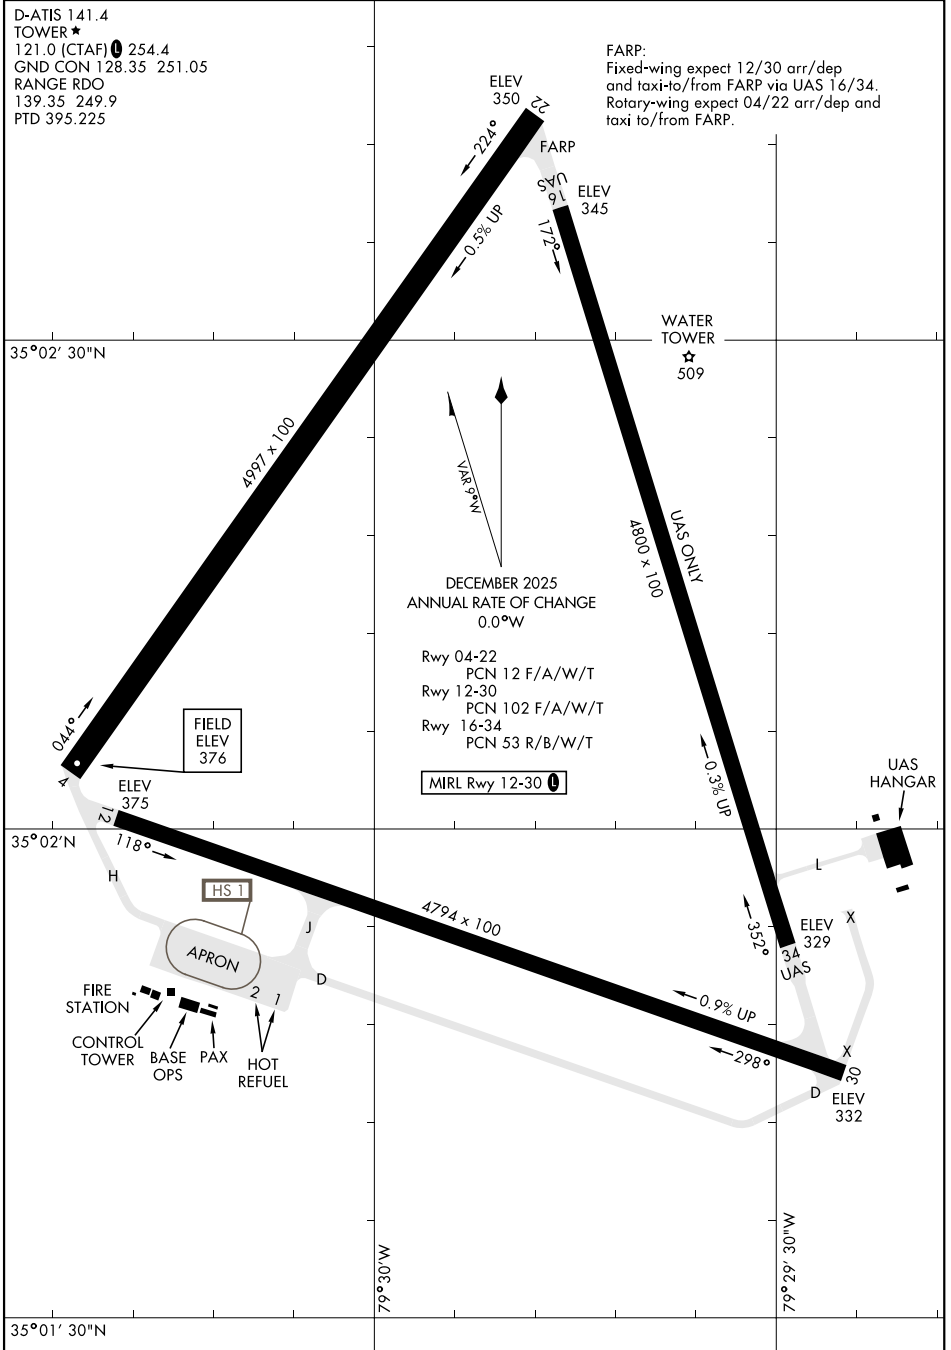

AIRPORT DIAGRAM

[USA]

MACKALL AAF (KHFF)
CAMP MACKALL, NORTH CAROLINA

D-ATIS 141.4
 TOWER ★
 121.0 (CTAF) 254.4
 GND CON 128.35 251.05
 RANGE RDO
 139.35 249.9
 PTD 395.225

FARP:
 Fixed-wing expect 12/30 arr/dep
 and taxi-to/from FARP via UAS 16/34.
 Rotary-wing expect 04/22 arr/dep and
 taxi to/from FARP.

SE-2, 11 JUN 2026 to 09 JUL 2026

SE-2, 11 JUN 2026 to 09 JUL 2026

AIRPORT DIAGRAM

CAMP MACKALL, NORTH CAROLINA
MACKALL AAF (KHFF)