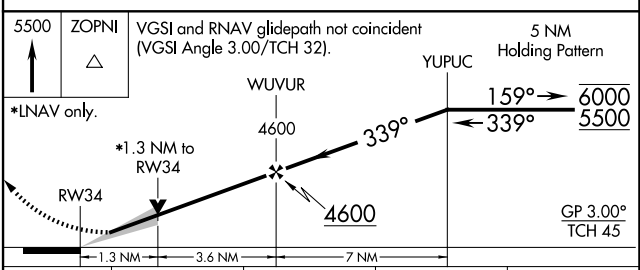

WAAS CH 56626 W34A	APP CRS 339°	Rwy Idg 5002 TDZE 2994 Apt Elev 2999
--	------------------------	---

RNAV (GPS) RWY 34

LAMESA MUNI (LUV)

RNP APCH.	MISSED APPROACH: Climb to 5500 direct ZOPNI and hold.
<p>Circling Rwy 7, 25 NA at night. For uncompensated Baro-VNAV systems, LNAV/VNAV NA below -20°C or above 54°C.</p>	

AWOS-3PT 124.175	FORT WORTH CENTER 132.6 269.05	UNICOM 122.8 (CTAF) 0
----------------------------	--	---------------------------------

ELEV 2999	TDZE 2994
-----------	-----------

CATEGORY	A	B	C	D
LPV DA	3194- ³ / ₄		200 (200- ³ / ₄)	
LNAV/VNAV DA	3244- ³ / ₄		250 (300- ³ / ₄)	
LNAV MDA	3420-1	426 (500-1)	3420-1 ¹ / ₄	426 (500-1 ¹ / ₄)
CIRCLING	3460-1	461 (500-1)	3700-2 701 (800-2)	3840-2 ³ / ₄ 841 (900-2 ³ / ₄)