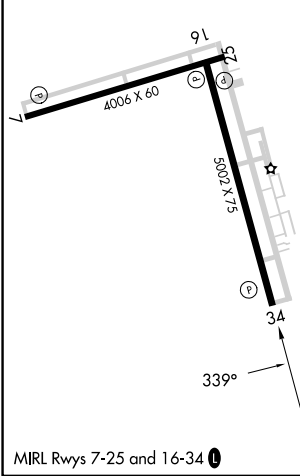

CATEGORY	A	B	C	D
LPV DA	3194-³/₄		200 (200-³/₄)	
LNAV/VNAV DA	3244-³/₄		250 (300-³/₄)	
LNAV MDA	3420-1	426 (500-1)	3420-1¹/₄	426 (500-1¹/₄)
CIRCLING	3460-1	461 (500-1)	3700-2 701 (800-2)	3840-2³/₄ 841 (900-2³/₄)

SC-2, 11 JUN 2026 to 09 JUL 2026

SC-2, 11 JUN 2026 to 09 JUL 2026