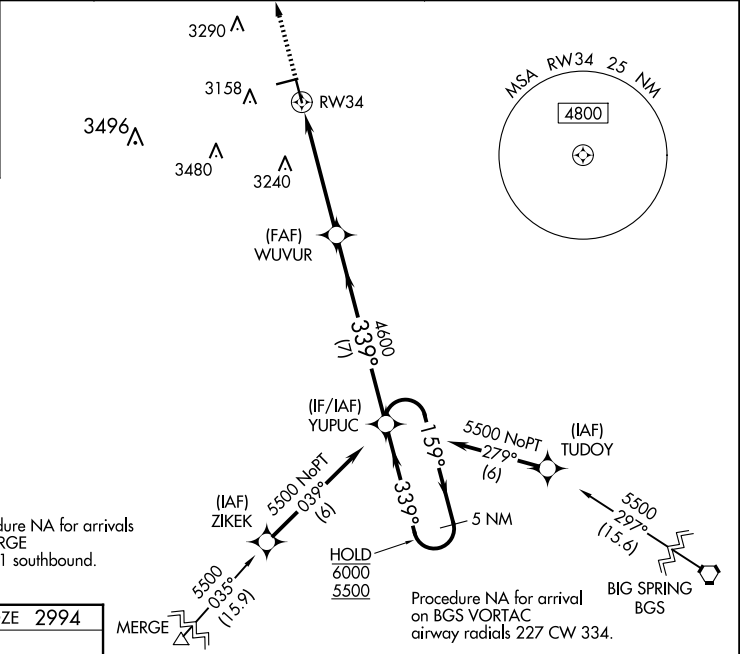

WAAS CH 56626 W34A	APP CRS 339°	Rwy Idg 5002 TDZE 2994 Apt Elev 2999
--	------------------------	---

RNAV (GPS) RWY 34

LAMESA MUNI (LUV)

RNP APCH.	MISSED APPROACH: Climb to 5500 direct ZOPNI and hold.
<p>Circling Rwy 7, 25 NA at night. For uncompensated Baro-VNAV systems, LNAV/VNAV NA below -20°C or above 54°C.</p>	

AWOS-3PT 124.175	FORT WORTH CENTER 132.6 269.05	UNICOM 122.8 (CTAF) 0
----------------------------	--	---------------------------------

ELEV 2999	TDZE 2994
-----------	-----------

CATEGORY	A	B	C	D
LPV DA	3194- ³ / ₄		200 (200- ³ / ₄)	
LNAV/VNAV DA	3244- ³ / ₄		250 (300- ³ / ₄)	
LNAV MDA	3420-1	426 (500-1)	3420-1 ¹ / ₄	426 (500-1 ¹ / ₄)
CIRCLING	3460-1	461 (500-1)	3700-2 701 (800-2)	3840-2 ³ / ₄ 841 (900-2 ³ / ₄)

SC-2, 11 JUN 2026 to 09 JUL 2026

SC-2, 11 JUN 2026 to 09 JUL 2026