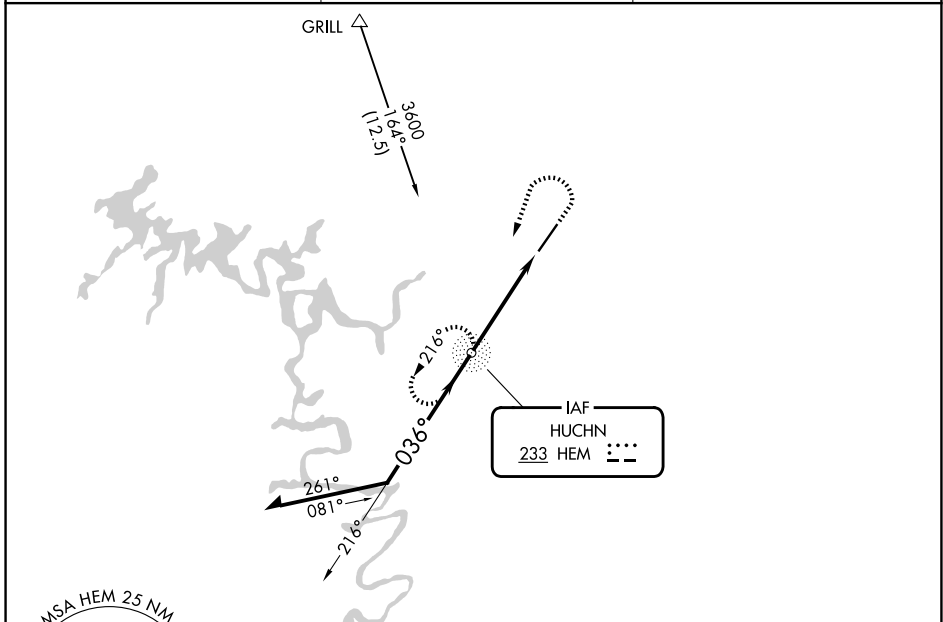

NDB HEM 233	APP CRS 036°	Rwy Ldg 6000
		TDZE 1022
		Apt Elev 1025

NDB RWY 4
UPPER CUMBERLAND RGNL (SR.B)

<p>▽ ▲ NA</p>	<p>MISSED APPROACH: Climb to 2500 then climbing left turn to 3000 direct HEM NDB and hold.</p>
-------------------	--

<p>AWOS-3P 128.25</p>	<p>MEMPHIS CENTER 128.15 323.125</p>	<p>UNICOM 122.975 (CTAF) 1</p>
----------------------------------	---	---

CATEGORY	A	B	C	D
S-4	1520-1	498 (500-1)	1520-1 ³ / ₈	498 (500-1 ³ / ₈)
CIRCLING	1520-1	495 (500-1)	1600-1 ¹ / ₂ 575 (600-1 ¹ / ₂)	1880-2 ³ / ₄ 855 (900-2 ³ / ₄)

SE-1, 11 JUN 2026 to 09 JUL 2026

SE-1, 11 JUN 2026 to 09 JUL 2026