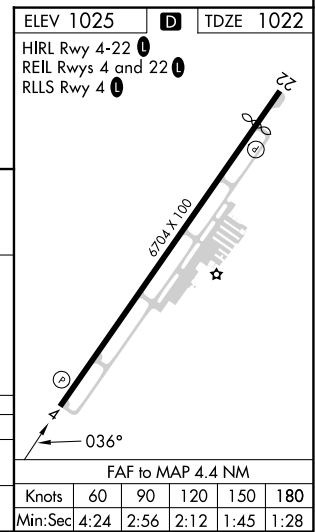

NDB HEM 233	APP CRS 036°	Rwy Ldg 6000
		TDZE 1022
		Apt Elev 1025

NDB RWY 4
UPPER CUMBERLAND RGNL (SR.B)

▽ ▲ NA	MISSED APPROACH: Climb to 2500 then climbing left turn to 3000 direct HEM NDB and hold.

AWOS-3P 128.25	MEMPHIS CENTER 128.15 323.125	UNICOM 122.975 (CTAF) 1

CATEGORY	A	B	C	D
S-4	1520-1	498 (500-1)	1520-1³/₈	498 (500-1³/₈)
CIRCLING	1520-1	495 (500-1)	1600-1¹/₂ 575 (600-1¹/₂)	1880-2³/₄ 855 (900-2³/₄)

SE-1, 11 JUN 2026 to 09 JUL 2026

SE-1, 11 JUN 2026 to 09 JUL 2026