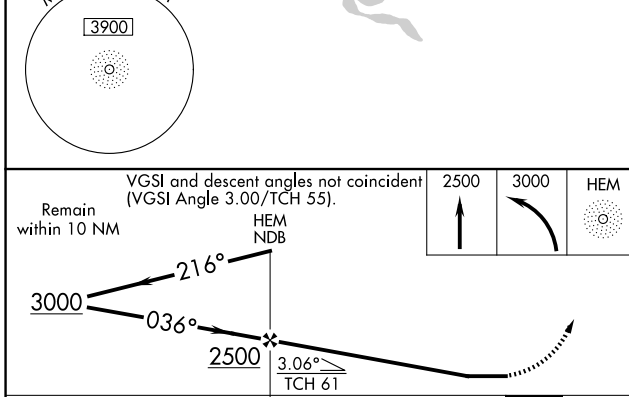

NDB HEM 233	APP CRS 036°	Rwy Ldg 6000
		TDZE 1022
		Apt Elev 1025

NDB RWY 4
UPPER CUMBERLAND RGNL (SR.B)

<p>▽ ▲ NA</p>	<p>MISSED APPROACH: Climb to 2500 then climbing left turn to 3000 direct HEM NDB and hold.</p>
-------------------	--

<p>AWOS-3P 128.25</p>	<p>MEMPHIS CENTER 128.15 323.125</p>	<p>UNICOM 122.975 (CTAF) 1</p>
----------------------------------	---	---

CATEGORY	A	B	C	D
S-4	1520-1	498 (500-1)	1520-1 ³ / ₈	498 (500-1 ³ / ₈)
CIRCLING	1520-1	495 (500-1)	1600-1 ¹ / ₂ 575 (600-1 ¹ / ₂)	1880-2 ³ / ₄ 855 (900-2 ³ / ₄)