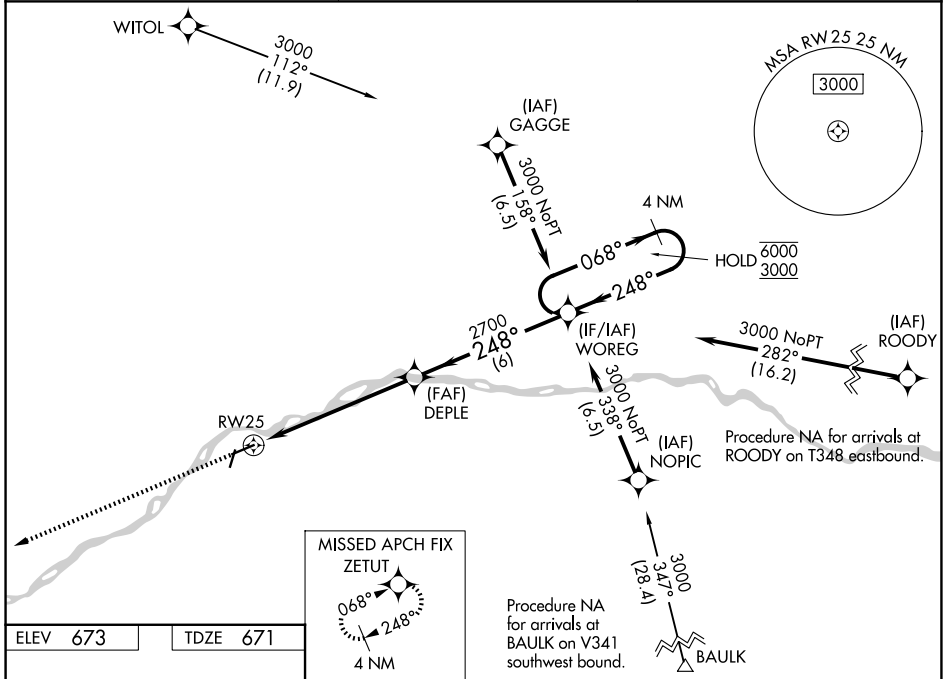

WAAS CH 82505 W25A	APP CRS 248°	Rwy Ldg TDZE Apt Elev	5000 671 673
--	------------------------	-----------------------------	---

RNAV (GPS) RWY 25

BOSCOBEL (OVS)

RNP APCH - GPS.		MISSED APPROACH: Climb to 3000 direct ZETUT and hold.
<p>Circling to Rwy 2, 20 NA at night. For uncompensated Baro-VNAV systems, LNAV/VNAV NA below -21°C or above 54°C.</p> <p>-30°C</p>		
ASOS 126.775	CHICAGO CENTER 133.3 257.925	UNICOM 122.8 (CTAF)

CATEGORY	A	B	C	D
LPV DA	921-1 250 (300-1)			NA
LNAV/VNAV DA	1610-4 939 (1000-4)			NA
LNAV MDA	1560-1¼	889 (900-1¼)	1560-2½ 889 (900-2½)	NA
CIRCLING	1560-1¼ 887 (900-1¼)	1580-1¼ 907 (1000-1¼)	1740-3 1067 (1100-3)	NA

EC-3, 11 JUN 2026 to 09 JUL 2026

EC-3, 11 JUN 2026 to 09 JUL 2026