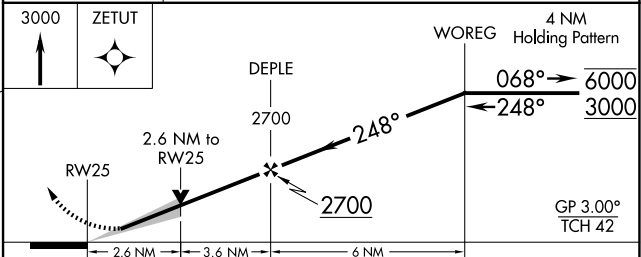

WAAS CH 82505 W25A	APP CRS 248°	Rwy Ldg TDZE Apt Elev	5000 671 673
--	------------------------	-----------------------------	---

RNAV (GPS) RWY 25

BOSCOBEL (OVS)

RNP APCH - GPS.		MISSED APPROACH: Climb to 3000 direct ZETUT and hold.
<p>Circling to Rwy 2, 20 NA at night. For uncompensated Baro-VNAV systems, LNAV/VNAV NA below -21°C or above 54°C.</p> <p>-30°C</p>		
ASOS 126.775	CHICAGO CENTER 133.3 257.925	UNICOM 122.8 (CTAF)

CATEGORY	A	B	C	D
LPV DA	921-1 250 (300-1)			NA
LNAV/VNAV DA	1610-4 939 (1000-4)			NA
LNAV MDA	1560-1¼	889 (900-1¼)	1560-2½ 889 (900-2½)	NA
CIRCLING	1560-1¼ 887 (900-1¼)	1580-1¼ 907 (1000-1¼)	1740-3 1067 (1100-3)	NA