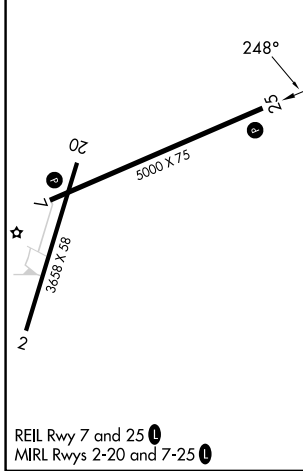

WAAS CH 82505 W25A	APP CRS 248°	Rwy Ldg TDZE Apt Elev	5000 671 673
--	------------------------	-----------------------------	---

RNAV (GPS) RWY 25

BOSCOBEL (OVS)

RNP APCH - GPS.		MISSED APPROACH: Climb to 3000 direct ZETUT and hold.
<p>Circling to Rwy 2, 20 NA at night. For uncompensated Baro-VNAV systems, LNAV/VNAV NA below -21°C or above 54°C.</p> <p>-30°C</p>		
ASOS 126.775	CHICAGO CENTER 133.3 257.925	UNICOM 122.8 (CTAF)

CATEGORY	A	B	C	D
LPV DA	921-1 250 (300-1)			NA
LNAV/VNAV DA	1610-4 939 (1000-4)			NA
LNAV MDA	1560-1¼	889 (900-1¼)	1560-2½ 889 (900-2½)	NA
CIRCLING	1560-1¼ 887 (900-1¼)	1580-1¼ 907 (1000-1¼)	1740-3 1067 (1100-3)	NA