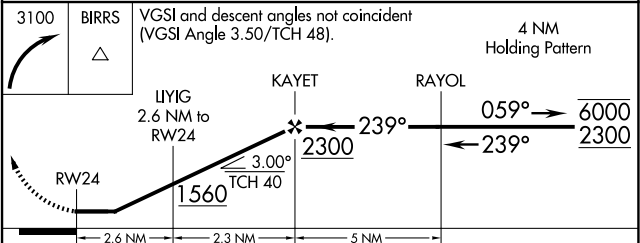

CATEGORY	A	B	C	D
LNAV MDA	1140-1	439 (500-1)	1140-1¼ 439 (500-1¼)	NA
CIRCLING	1200-1	496 (500-1)	1600-2¾ 896 (900-2¾)	NA

EC-1, 11 JUN 2026 to 09 JUL 2026

EC-1, 11 JUN 2026 to 09 JUL 2026