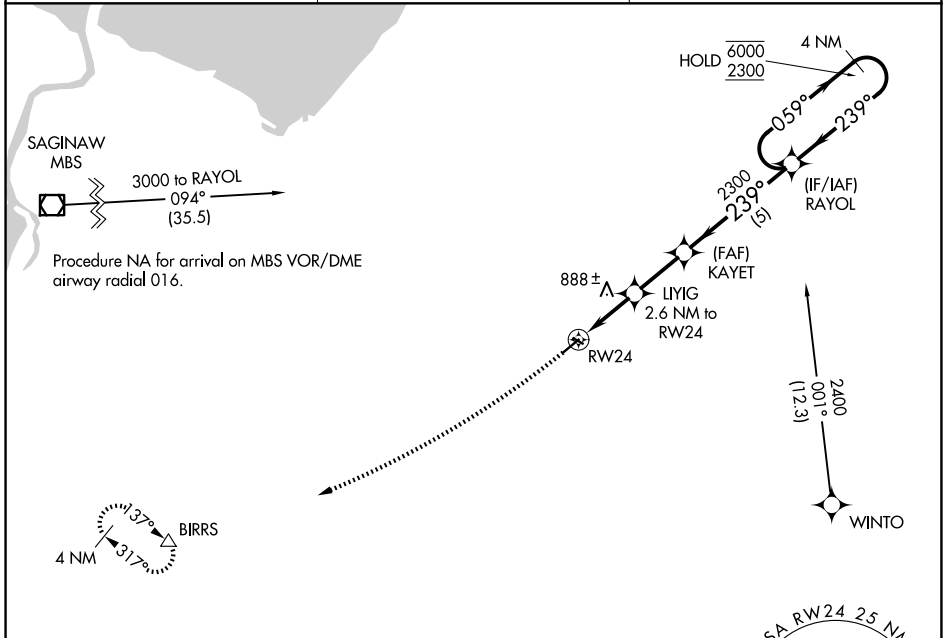

APP CRS	Rwy Ldg	4302
239°	TDZE	701
	Apt Elev	704

RNAV (GPS) RWY 24

TUSCOLA AREA (CFS)

RNP APCH - GPS.

⚠ Circling NA to Rwys 13 and 31. Rwy 24 helicopter visibility reduction below 1 SM NA. Procedure NA at night.

⚠ MISSED APPROACH: Climbing right turn to 3100 direct BIRRS and hold.

AWOS-3P 119.275	GREAT LAKES APP CON * 120.95 235.625	UNICOM 123.0 (CTAF) ①
---------------------------	--	---------------------------------

ELEV 704	TDZE 701
----------	----------

CATEGORY	A	B	C	D
LNAV MDA	1140-1	439 (500-1)	1140-1¼ 439 (500-1¼)	NA
CIRCLING	1200-1	496 (500-1)	1600-2¾ 896 (900-2¾)	NA

EC-1, 11 JUN 2026 to 09 JUL 2026

EC-1, 11 JUN 2026 to 09 JUL 2026