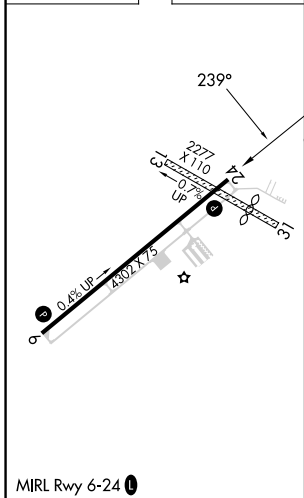

CATEGORY	A	B	C	D
LNAV MDA	1140-1	439 (500-1)	1140-1¼ 439 (500-1¼)	NA
CIRCLING	1200-1	496 (500-1)	1600-2¾ 896 (900-2¾)	NA

EC-1, 11 JUN 2026 to 09 JUL 2026

EC-1, 11 JUN 2026 to 09 JUL 2026