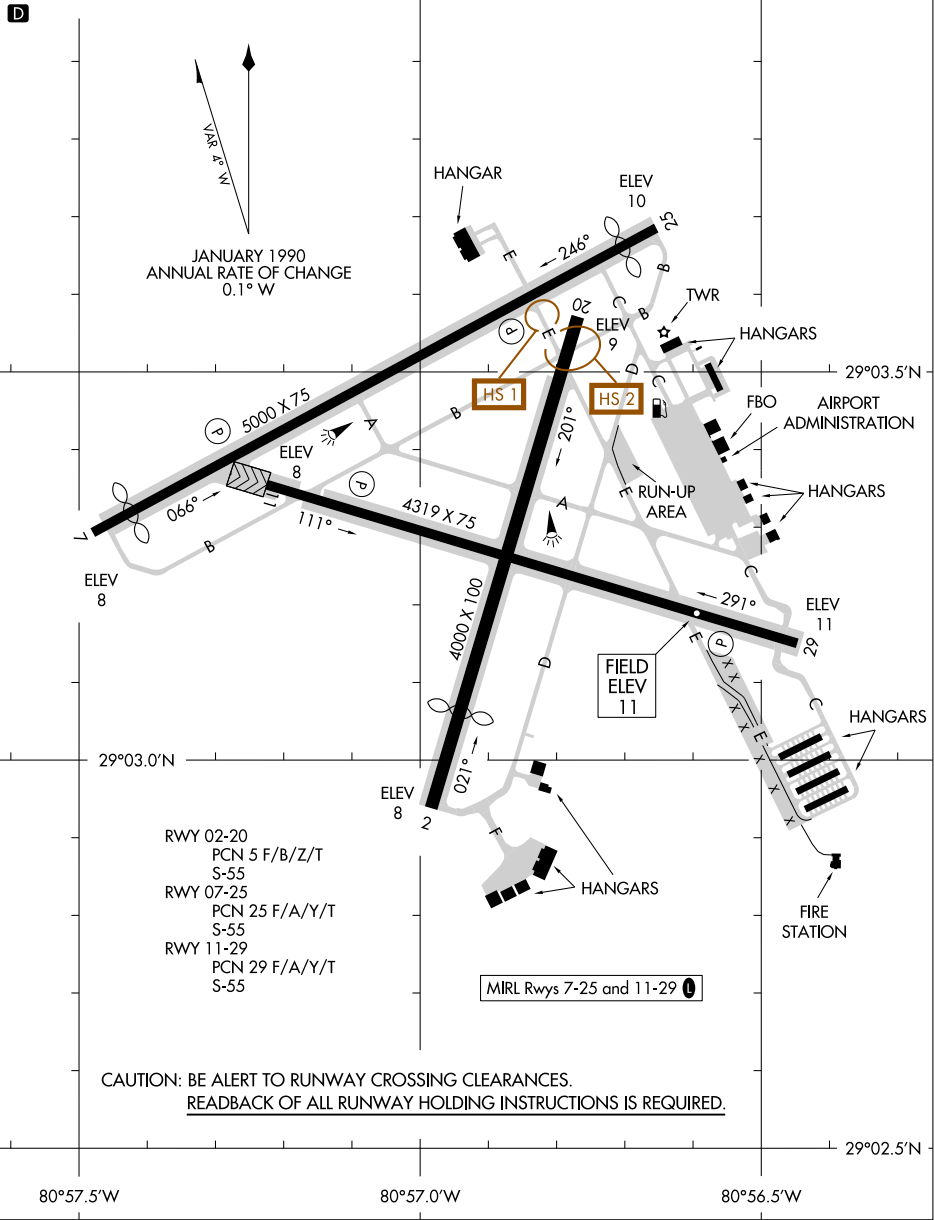

AIRPORT DIAGRAM

NEW SMYRNA BEACH MUNI (JACK BOLT FLD) (E V B)
AL-6459 (FAA) NEW SMYRNA BEACH, FLORIDA

ATIS
124.625
NEW SMYRNA BEACH TOWER ★
119.675 (CTAF) ①
GND CON
121.325

SE-3, 11 JUN 2026 to 09 JUL 2026

SE-3, 11 JUN 2026 to 09 JUL 2026

AIRPORT DIAGRAM

NEW SMYRNA BEACH, FLORIDA
NEW SMYRNA BEACH MUNI (JACK BOLT FLD) (E V B)