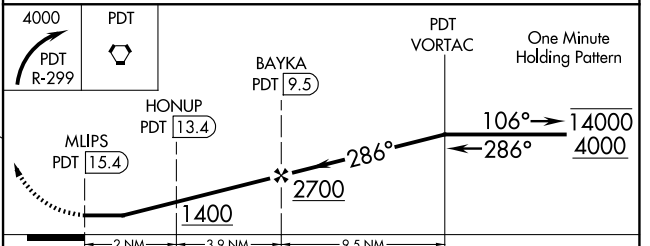

VORTAC PDT 114.7 Chan 94	APP CRS 286°	Rwy Ldg TDZE Apt Elev N/A N/A 644
--	------------------------	---

VOR-A
HERMISTON MUNI (H.R.I)

DME required.	MISSED APPROACH: Climbing right turn to 4000 on PDT VORTAC R-299 to PDT VORTAC and hold.
Circling Rwy 5 NA at night.	

ASOS 135.225	SPOKANE APP CON * 133.15 379.15	UNICOM 122.8 (CTAF) 0
------------------------	---	---------------------------------

CATEGORY	A	B	C	D
CIRCLING	1140-1 496 (500-1)			1260-2 616 (700-2)

NW-1, 11 JUN 2026 to 09 JUL 2026