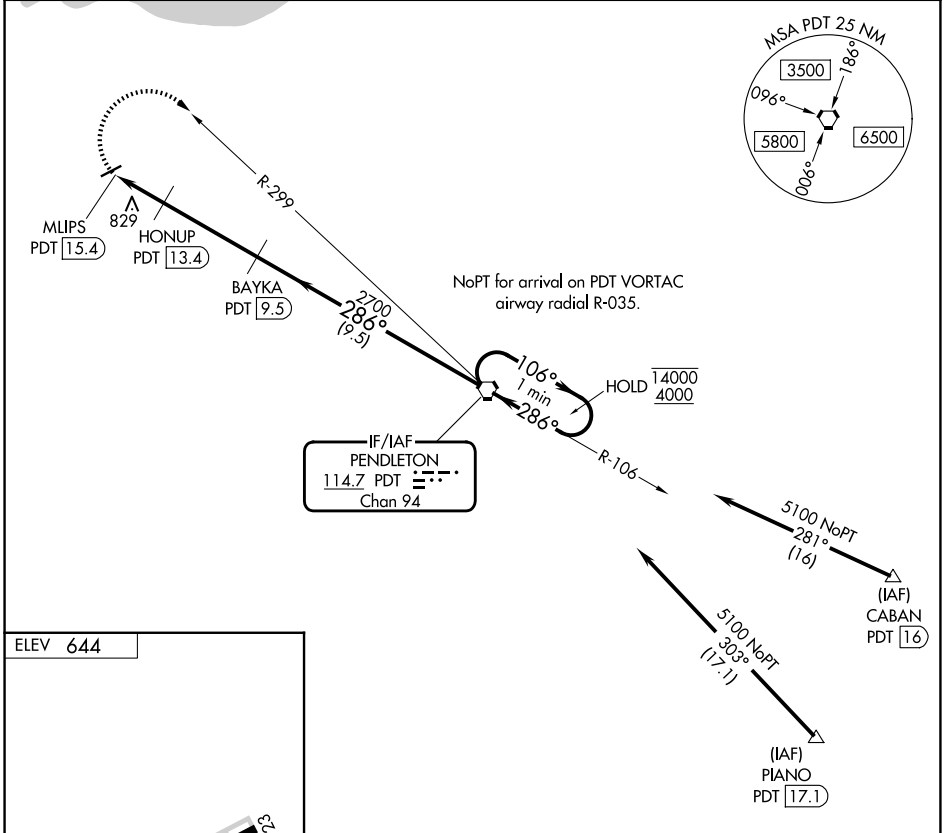

VORTAC PDT 114.7 Chan 94	APP CRS 286°	Rwy Ldg TDZE Apt Elev N/A N/A 644
--	------------------------	---

VOR-A
HERMISTON MUNI (H.R.I)

DME required.	MISSED APPROACH: Climbing right turn to 4000 on PDT VORTAC R-299 to PDT VORTAC and hold.
Circling Rwy 5 NA at night.	

ASOS 135.225	SPOKANE APP CON * 133.15 379.15	UNICOM 122.8 (CTAF) 0
------------------------	---	---------------------------------

CATEGORY	A	B	C	D
CIRCLING	1140-1 496 (500-1)			1260-2 616 (700-2)

NW-1, 11 JUN 2026 to 09 JUL 2026

NW-1, 11 JUN 2026 to 09 JUL 2026