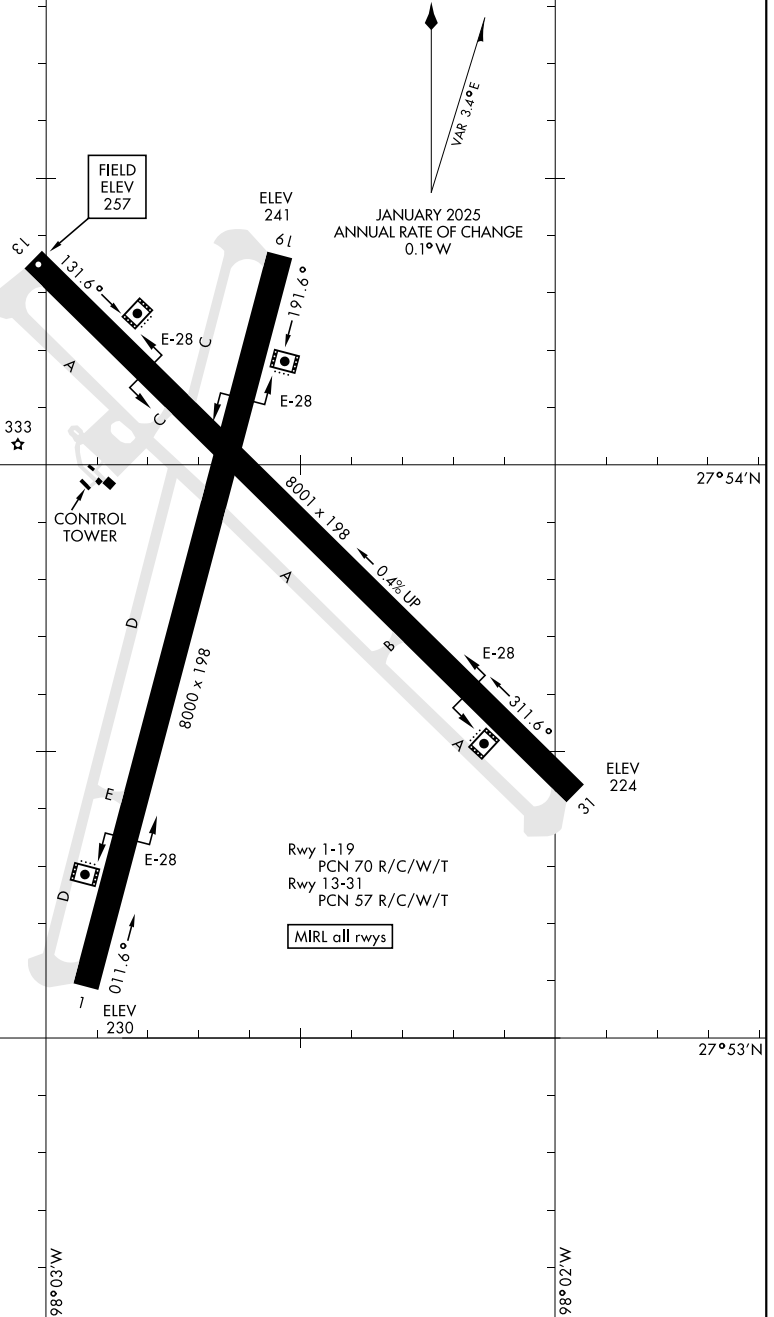

# AIRPORT DIAGRAM

[USN]

ORANGE GROVE NALF (KNOG)

ORANGE GROVE, TEXAS

ATIS ★ 254.35  
 TOWER ★  
 128.4 281.425  
 GND CON  
 229.4

SC-3, 11 JUN 2026 to 09 JUL 2026

SC-3, 11 JUN 2026 to 09 JUL 2026

# AIRPORT DIAGRAM

ORANGE GROVE, TEXAS  
ORANGE GROVE NALF (KNOG)