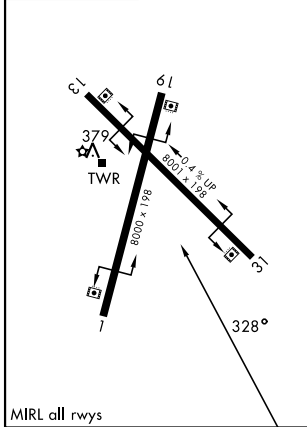

2000 NQI R-328		DAMP NQI 21		COLAH NQI 15	
HIKRE NQI 26.3		DAMP NQI 21		3000	
5.3 NM					
CATEGORY	A	B	C	D	
CIRCLING	720-1 463	(500-1)	920-1¾ 663 (700-1¾)	1000-2½ 743 (800-2½)	

TACAN-A

SC-3, 11 JUN 2026 to 09 JUL 2026

SC-3, 11 JUN 2026 to 09 JUL 2026