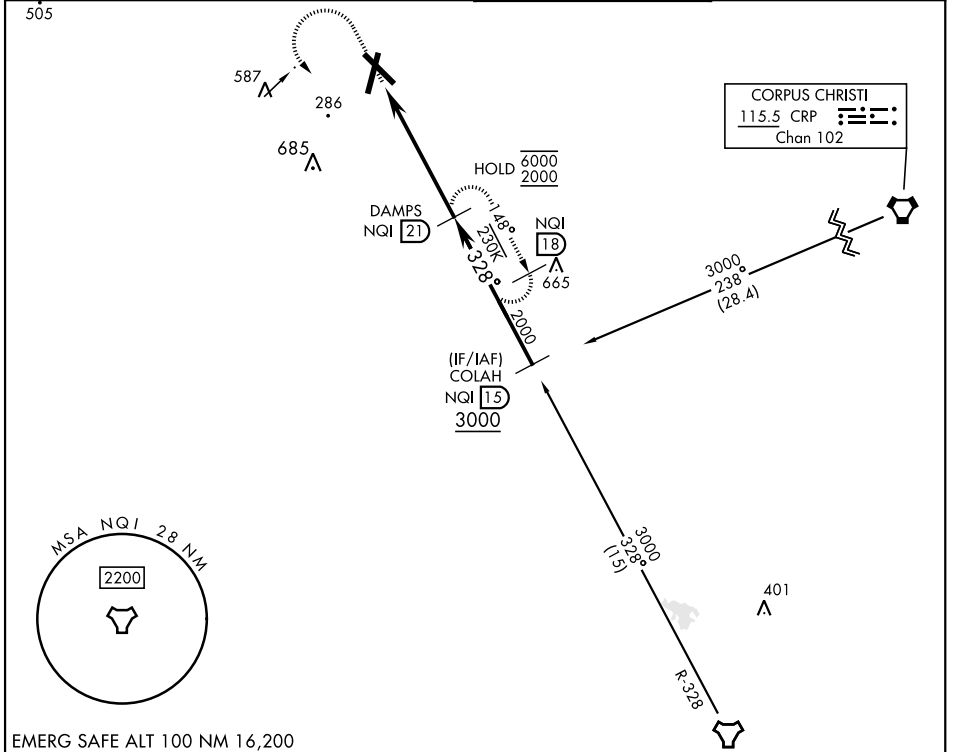

# TACAN-A

TACAN Chan <b>125</b>	NQI <b>328°</b>	APCH CRS <b>328°</b>	Rwy Idg TDZE Arprt Elev <b>N/A</b> <b>N/A</b> <b>257</b>
--------------------------	--------------------	-------------------------	---

[USN]

ORANGE GROVE NALF (KNOG)

MISSED APPROACH: Climb to 2000 on NQI TACAN R-328, then left turn to intercept NQI R-328 to DAMPS and hold.			
ATIS ★ <b>254.35</b>	KINGSVILLE APP CON <b>119.90 290.45</b>	TOWER ★ <b>128.4 281.425</b>	GND CON <b>229.4</b>

EMERG SAFE ALT 100 NM 16,200

2000 NQI R-328		DAMP NQI 21		COLAH NQI 15	
HIKRE NQI 26.3		DAMP NQI 21		3000	
5.3 NM					
CATEGORY	A	B	C	D	
CIRCLING	720-1 463	(500-1)	920-1¾ 663 (700-1¾)	1000-2½ 743 (800-2½)	

# TACAN-A

SC-3, 11 JUN 2026 to 09 JUL 2026

SC-3, 11 JUN 2026 to 09 JUL 2026