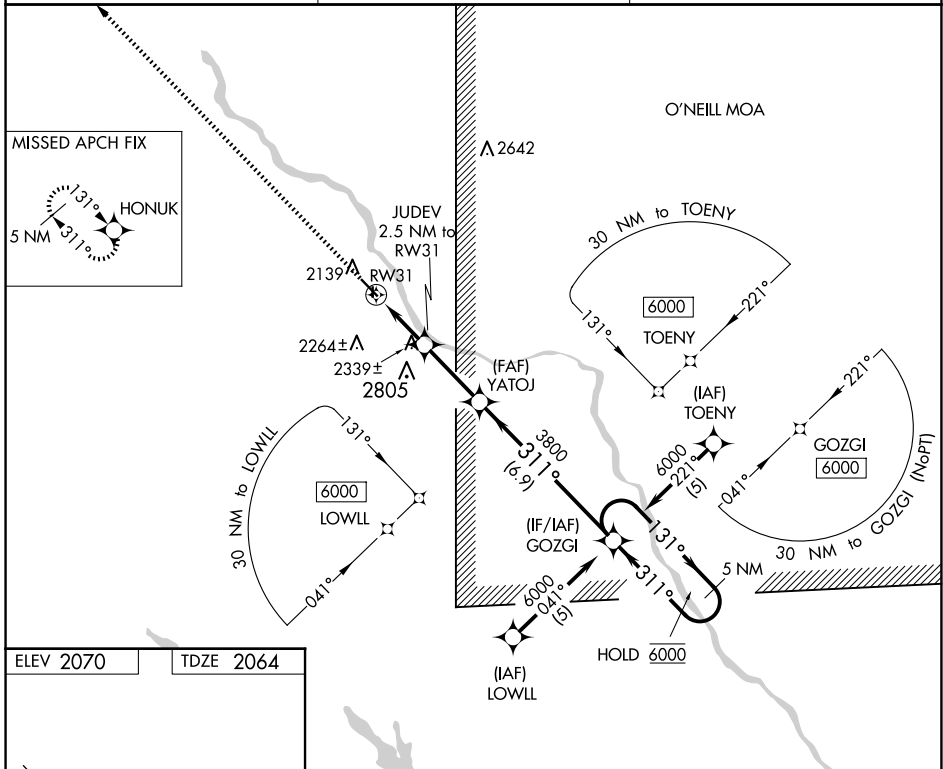

WAAS CH 99412 W31A	APP CRS 311°	Rwy Idg TDZE Apt Elev	4501 2064 2070
--	------------------------	-----------------------------	---

RNAV (GPS) RWY 31

EVELYN SHARP FLD (ODX)

RNP APCH.		MISSED APPROACH: Climb to 6000 direct HONUK and hold, continue climb-in-hold to 6000.
ASOS 119.925	MINNEAPOLIS CENTER 119.4 278.8	UNICOM 122.8 (CTAF) 0

CATEGORY	A	B	C	D
LPV DA	2314-1	250 (300-1)		NA
LNAV/VNAV DA	2616-1 5/8	552 (600-1 5/8)		NA
LNAV MDA	2600-1	536 (600-1)		NA
C CIRCLING	2680-1	610 (700-1)		NA

NC-2, 11 JUN 2026 to 09 JUL 2026

NC-2, 11 JUN 2026 to 09 JUL 2026