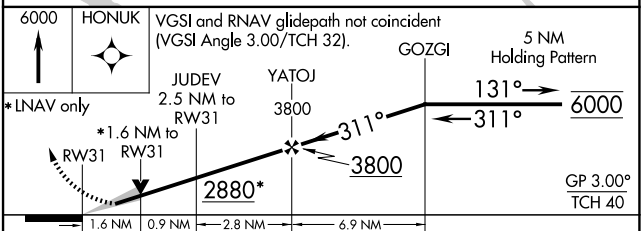

WAAS CH 99412 W31A	APP CRS 311°	Rwy Idg TDZE Apt Elev	4501 2064 2070
--	------------------------	-----------------------------	---

RNAV (GPS) RWY 31

EVELYN SHARP FLD (ODX)

RNP APCH.		MISSED APPROACH: Climb to 6000 direct HONUK and hold, continue climb-in-hold to 6000.
ASOS 119.925	MINNEAPOLIS CENTER 119.4 278.8	UNICOM 122.8 (CTAF) 0

CATEGORY	A	B	C	D
LPV DA	2314-1	250 (300-1)		NA
LNAV/VNAV DA	2616-1 5/8	552 (600-1 5/8)		NA
LNAV MDA	2600-1	536 (600-1)		NA
C CIRCLING	2680-1	610 (700-1)		NA

NC-2, 11 JUN 2026 to 09 JUL 2026

NC-2, 11 JUN 2026 to 09 JUL 2026