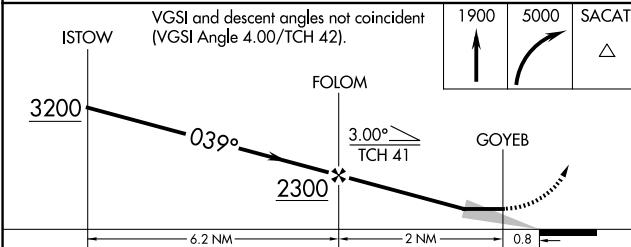

WAAS CH 90525 W04B	APP CRS 039°	Rwy Ldg TDZE Apt Elev	5100 1384 1394
--	------------------------	-----------------------------	---

RNAV (GPS) RWY 4R

FALCON FLD (F'F'Z)

RNP APCH - GPS.		MISSED APPROACH: Climb to 1900 then climbing right turn to 5000 direct SACAT and hold, continue climb-in-hold to 5000.		
ATIS 118.25	PHOENIX APP CON 120.7 239.0	FALCON TOWER ★ 124.6 (CTAF) 0	GND CON 121.3	UNICOM 122.95

ELEV 1394	TDZE 1384
-----------	-----------

CATEGORY	A	B	C	D
LP MDA	1680-1 296 (300-1)			NA
LNAV MDA	1800-1	416 (500-1)	1800-1½ 416 (500-1½)	NA
CIRCLING	1880-1 486 (500-1)	1980-1 586 (600-1)	2100-2 706 (800-2)	NA