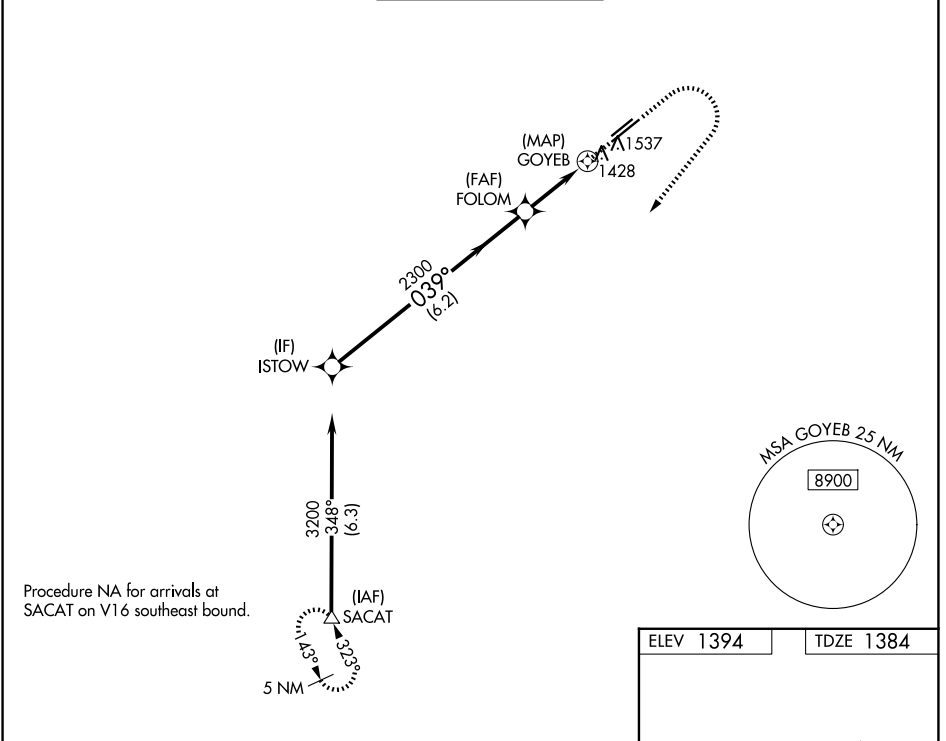

WAAS CH 90525 W04B	APP CRS 039°	Rwy Ldg TDZE Apt Elev	5100 1384 1394
--	------------------------	-----------------------------	---

RNAV (GPS) RWY 4R

FALCON FLD (F'F'Z)

RNP APCH - GPS.		MISSED APPROACH: Climb to 1900 then climbing right turn to 5000 direct SACAT and hold, continue climb-in-hold to 5000.		
ATIS 118.25	PHOENIX APP CON 120.7 239.0	FALCON TOWER ★ 124.6 (CTAF) 0	GND CON 121.3	UNICOM 122.95

ELEV 1394	TDZE 1384
-----------	-----------

CATEGORY	A	B	C	D
LP MDA	1680-1 296 (300-1)			NA
LNAV MDA	1800-1	416 (500-1)	1800-1½ 416 (500-1½)	NA
CIRCLING	1880-1 486 (500-1)	1980-1 586 (600-1)	2100-2 706 (800-2)	NA

REIL Rwy 4L, 4R, 22L and 22R
MIRL Rwy 4L-22R and 4R-22L 0

SW-4, 11 JUN 2026 to 09 JUL 2026

SW-4, 11 JUN 2026 to 09 JUL 2026