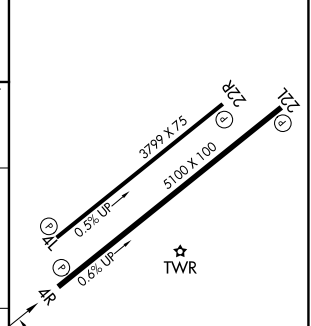

WAAS CH 90525 W04B	APP CRS 039°	Rwy Ldg TDZE Apt Elev	5100 1384 1394
--	------------------------	-----------------------------	---

RNAV (GPS) RWY 4R

FALCON FLD (F'F'Z)

RNP APCH - GPS.		MISSED APPROACH: Climb to 1900 then climbing right turn to 5000 direct SACAT and hold, continue climb-in-hold to 5000.		
ATIS 118.25	PHOENIX APP CON 120.7 239.0	FALCON TOWER ★ 124.6 (CTAF) 0	GND CON 121.3	UNICOM 122.95

ELEV 1394	TDZE 1384
-----------	-----------

CATEGORY	A	B	C	D
LP MDA	1680-1 296 (300-1)			NA
LNAV MDA	1800-1	416 (500-1)	1800-1½ 416 (500-1½)	NA
CIRCLING	1880-1 486 (500-1)	1980-1 586 (600-1)	2100-2 706 (800-2)	NA