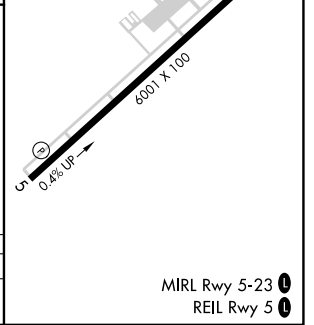

APP CRS 240°	Rwy Ldg TDZE Apt Elev	6001 776 776

RNAV (GPS) RWY 23

ADDINGTON FLD (EKK)

RNP APCH.			

MISSED APPROACH: Climb to 3000 direct YOYGU and on track 225° to RISZO and hold.

AWOS-3 118.55	LOUISVILLE APP CON 123.675 327.0	CLNC DEL 119.45	UNICOM 123.075 (CTAF)

SE-1, 11 JUN 2026 to 09 JUL 2026

SE-1, 11 JUN 2026 to 09 JUL 2026