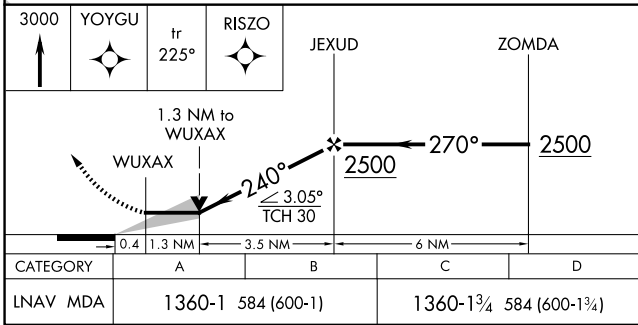

APP CRS 240°	Rwy Ldg TDZE Apt Elev	6001 776 776

RNAV (GPS) RWY 23

ADDINGTON FLD (EKK)

RNP APCH.			

MISSED APPROACH: Climb to 3000 direct YOYGU and on track 225° to RISZO and hold.

AWOS-3 118.55	LOUISVILLE APP CON 123.675 327.0	CLNC DEL 119.45	UNICOM 123.075 (CTAF)

SE-1, 11 JUN 2026 to 09 JUL 2026

SE-1, 11 JUN 2026 to 09 JUL 2026