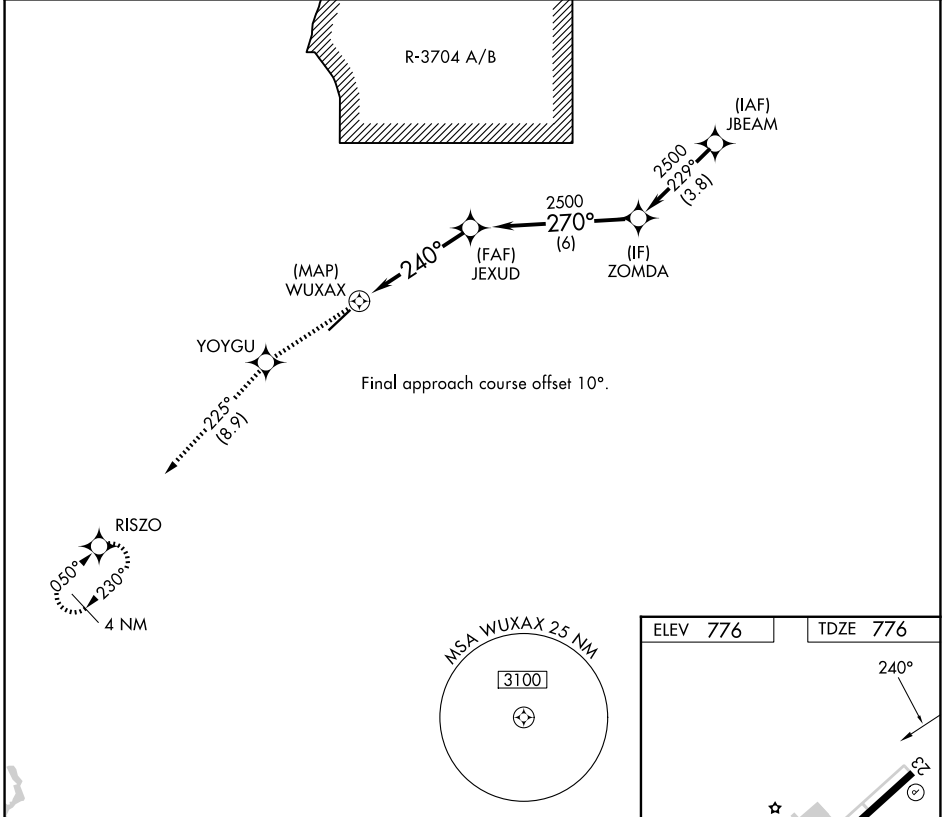

APP CRS 240°	Rwy Ldg TDZE Apt Elev	6001 776 776
------------------------	-----------------------------	---

RNAV (GPS) RWY 23

ADDINGTON FLD (EKK)

RNP APCH.			
			

MISSED APPROACH: Climb to 3000 direct YOYGU and on track 225° to RISZO and hold.

AWOS-3 118.55	LOUISVILLE APP CON 123.675 327.0	CLNC DEL 119.45	UNICOM 123.075 (CTAF) 
-------------------------	--	---------------------------	---

SE-1, 11 JUN 2026 to 09 JUL 2026

SE-1, 11 JUN 2026 to 09 JUL 2026