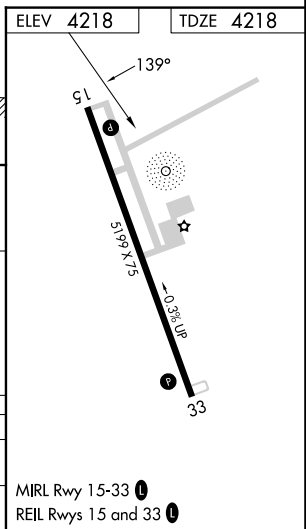

NDB ITR 209	APP CRS 139°	Rwy Ldg TDZE 5199 4218	Apt Elev 4218
-----------------------	------------------------	--	-------------------------

NDB RWY 15

KIT CARSON COUNTY (ITR)

MISSED APPROACH: Climbing right turn to 7000 in ITR NDB holding pattern, continue climb-in-hold to 7000.

ASOS 135.225	DENVER CENTER 132.7 226.675	UNICOM 122.8 (CTAF)
------------------------	---------------------------------------	-------------------------------

CATEGORY	A	B	C	D
S-15	4940-1	722 (800-1)	4940-2	722 (800-2)
CIRCLING	4940-1	722 (800-1)	4940-2	4940-2 1/4 722 (800-2 1/4)