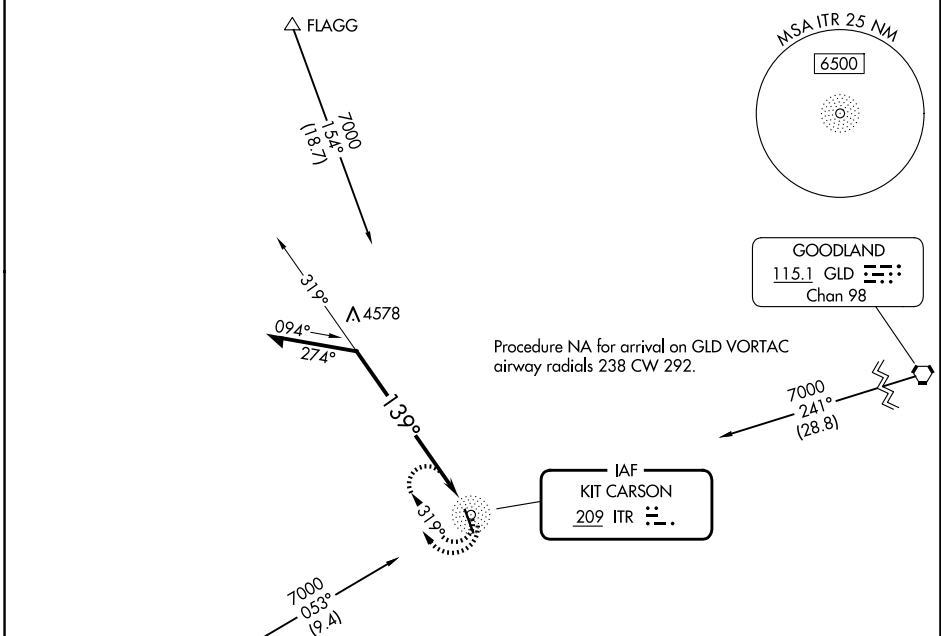

NDB ITR 209	APP CRS 139°	Rwy Ldg TDZE 5199 4218	Apt Elev 4218
-----------------------	------------------------	--	-------------------------

NDB RWY 15

KIT CARSON COUNTY (ITR)

MISSED APPROACH: Climbing right turn to 7000 in ITR NDB holding pattern, continue climb-in-hold to 7000.

ASOS 135.225	DENVER CENTER 132.7 226.675	UNICOM 122.8 (CTAF)
------------------------	---------------------------------------	-------------------------------

CATEGORY	A	B	C	D
S-15	4940-1	722 (800-1)	4940-2	722 (800-2)
CIRCLING	4940-1	722 (800-1)	4940-2	4940-2 1/4 722 (800-2 1/4)

SW-1, 11 JUN 2026 to 09 JUL 2026

SW-1, 11 JUN 2026 to 09 JUL 2026