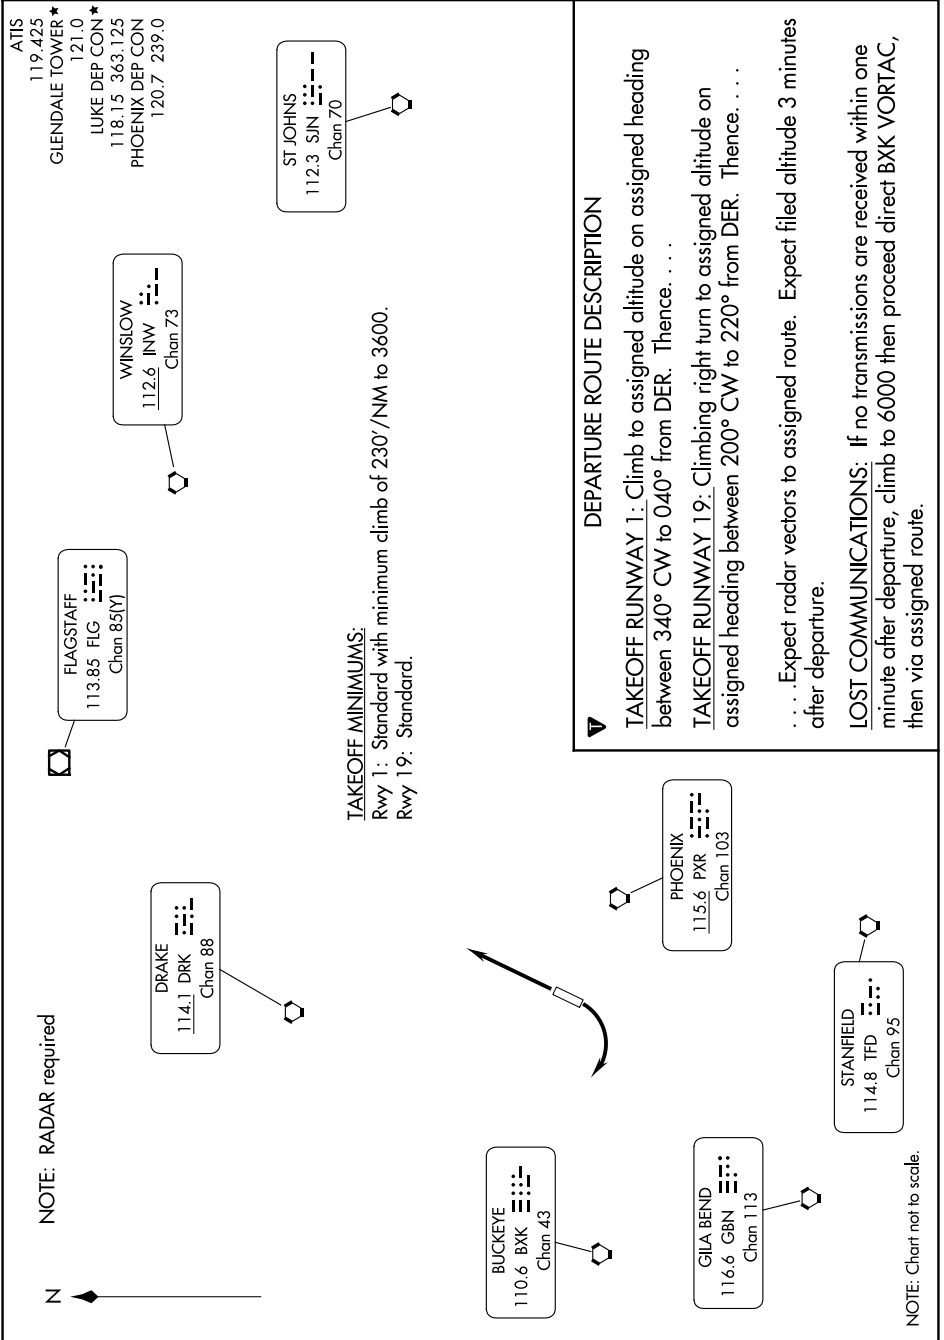

GLENDALE ONE DEPARTURE

AL-6915 (FAA)

GLENDALE RGNL (GJT)
GLENDALE, ARIZONA

SW-4, 11 JUN 2026 to 09 JUL 2026

GLENDALE ONE DEPARTURE

GLENDALE, ARIZONA
GLENDALE RGNL (GJT)

SW-4, 11 JUN 2026 to 09 JUL 2026