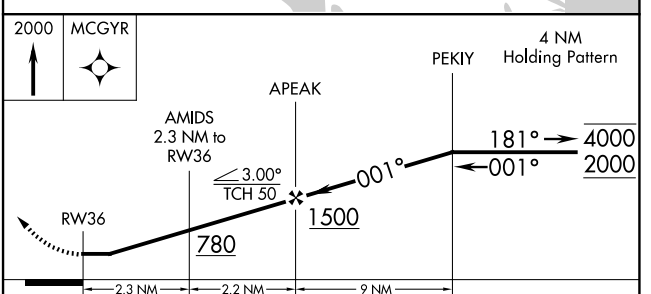

APP CRS 001°	Rwy Ldg TDZE Apt Elev	4160 N/A 11
------------------------	-----------------------------	--

RNAV (GPS)-B
MASSEY RANCH AIRPARK (X50)

RNP APCH.	Procedure NA at night. Use New Smyrna Beach Muni (Jack Bolt Fld) altimeter setting.	MISSED APPROACH: Climb to 2000 direct MCGYR and hold.
-----------	---	---

EVBAWOS-3 124.625	DAYTONA APP CON 125.35 322.3	UNICOM 122.7 (CTAF)
-----------------------------	--	-------------------------------

CATEGORY	A	B	C	D
CIRCLING	500-1 489 (500-1)	620-1 609 (700-1)	680-1¾ 669 (700-1¾)	NA