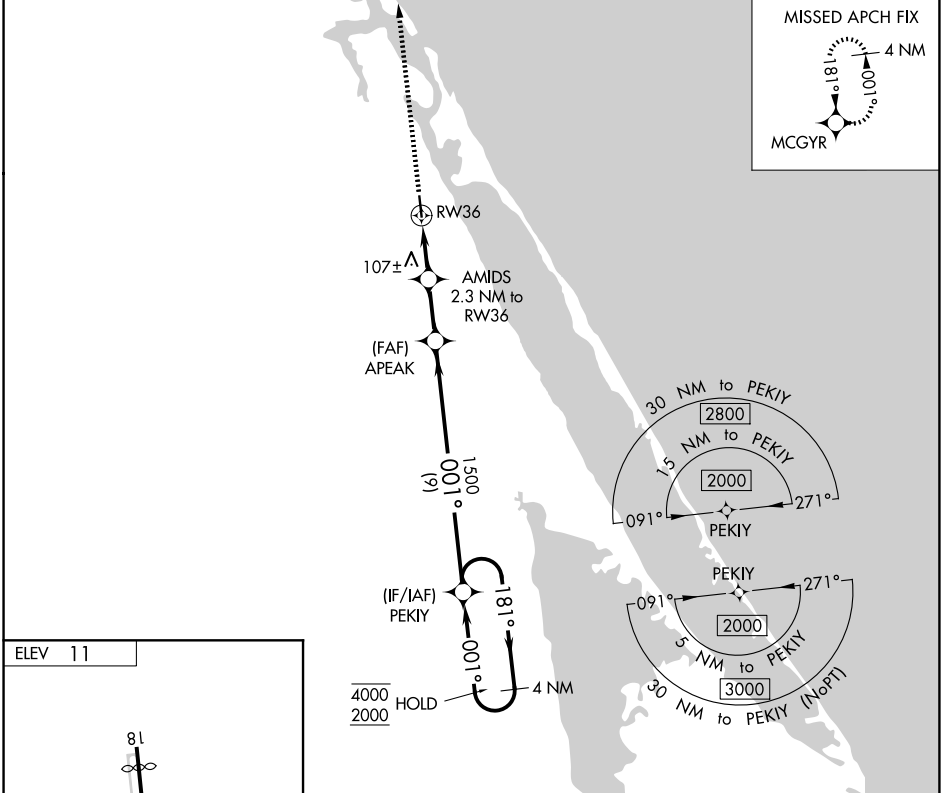

APP CRS 001°	Rwy Ldg TDZE Apt Elev	4160 N/A 11
------------------------	-----------------------------	--

RNAV (GPS)-B
MASSEY RANCH AIRPARK (X50)

RNP APCH.	Procedure NA at night. Use New Smyrna Beach Muni (Jack Bolt Fld) altimeter setting.	MISSED APPROACH: Climb to 2000 direct MCGYR and hold.
-----------	---	---

EVBAWOS-3 124.625	DAYTONA APP CON 125.35 322.3	UNICOM 122.7 (CTAF)
-----------------------------	--	-------------------------------

CATEGORY	A	B	C	D
CIRCLING	500-1 489 (500-1)	620-1 609 (700-1)	680-1¾ 669 (700-1¾)	NA

SE-3, 11 JUN 2026 to 09 JUL 2026

SE-3, 11 JUN 2026 to 09 JUL 2026