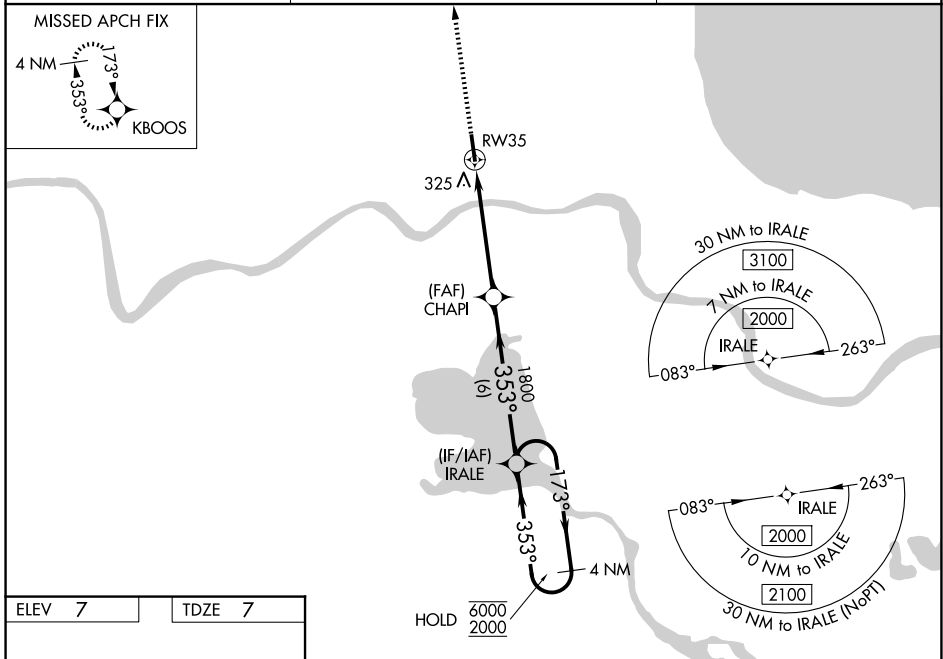

WAAS CH 87111 W35A	APP CRS 353°	Rwy Ldg 5151 TDZE 7 Apt Elev 7
--	------------------------	---

RNAV (GPS) RWY 35

PORT OF SOUTH LOUISIANA EXEC RGNL (APS)

RNP APCH - GPS.	MISSED APPROACH: Climb to 1800 direct KBOOS and hold.
-----------------	---

AWOS-3PT 125.45	NEW ORLEANS APP CON 125.5 350.35	UNICOM 122.7 (CTAF) 0
---------------------------	--	---------------------------------

CATEGORY	A	B	C	D
LPV DA	276-7/8		269 (300-7/8)	NA
LNAV/VNAV DA	576-1 5/8		569 (600-1 5/8)	NA
LNAV MDA	580-1	573 (600-1)	580-1 5/8 573 (600-1 5/8)	NA
CIRCLING	700-1	693 (700-1)	840-2 1/2 833 (900-2 1/2)	NA

SC-4, 11 JUN 2026 to 09 JUL 2026

SC-4, 11 JUN 2026 to 09 JUL 2026