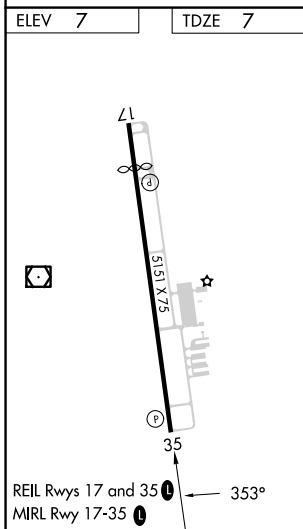

WAAS CH 87111 W35A	APP CRS 353°	Rwy Ldg 5151 TDZE 7 Apt Elev 7

RNAV (GPS) RWY 35

PORT OF SOUTH LOUISIANA EXEC RGNL (APS)

RNP APCH - GPS.	MISSED APPROACH: Climb to 1800 direct KBOOS and hold.

AWOS-3PT 125.45	NEW ORLEANS APP CON 125.5 350.35	UNICOM 122.7 (CTAF) 0

CATEGORY	A	B	C	D
LPV DA	276-7/8		269 (300-7/8)	NA
LNAV/VNAV DA	576-1 5/8		569 (600-1 5/8)	NA
LNAV MDA	580-1	573 (600-1)	580-1 5/8 573 (600-1 5/8)	NA
CIRCLING	700-1	693 (700-1)	840-2 1/2 833 (900-2 1/2)	NA

SC-4, 11 JUN 2026 to 09 JUL 2026

SC-4, 11 JUN 2026 to 09 JUL 2026