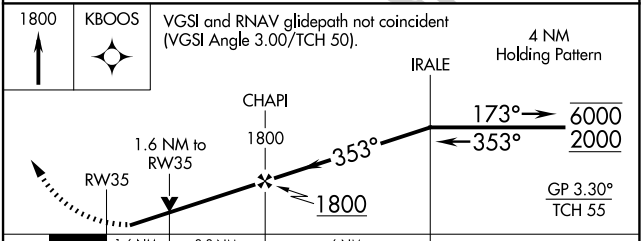

WAAS CH 87111 W35A	APP CRS 353°	Rwy Ldg 5151 TDZE 7 Apt Elev 7
--	------------------------	---

RNAV (GPS) RWY 35

PORT OF SOUTH LOUISIANA EXEC RGNL (APS)

RNP APCH - GPS.	MISSED APPROACH: Climb to 1800 direct KBOOS and hold.
-----------------	---

AWOS-3PT 125.45	NEW ORLEANS APP CON 125.5 350.35	UNICOM 122.7 (CTAF) 0
---------------------------	--	---------------------------------

CATEGORY	A	B	C	D
LPV DA	276-7/8		269 (300-7/8)	NA
LNAV/VNAV DA	576-1 5/8		569 (600-1 5/8)	NA
LNAV MDA	580-1	573 (600-1)	580-1 5/8 573 (600-1 5/8)	NA
CIRCLING	700-1	693 (700-1)	840-2 1/2 833 (900-2 1/2)	NA