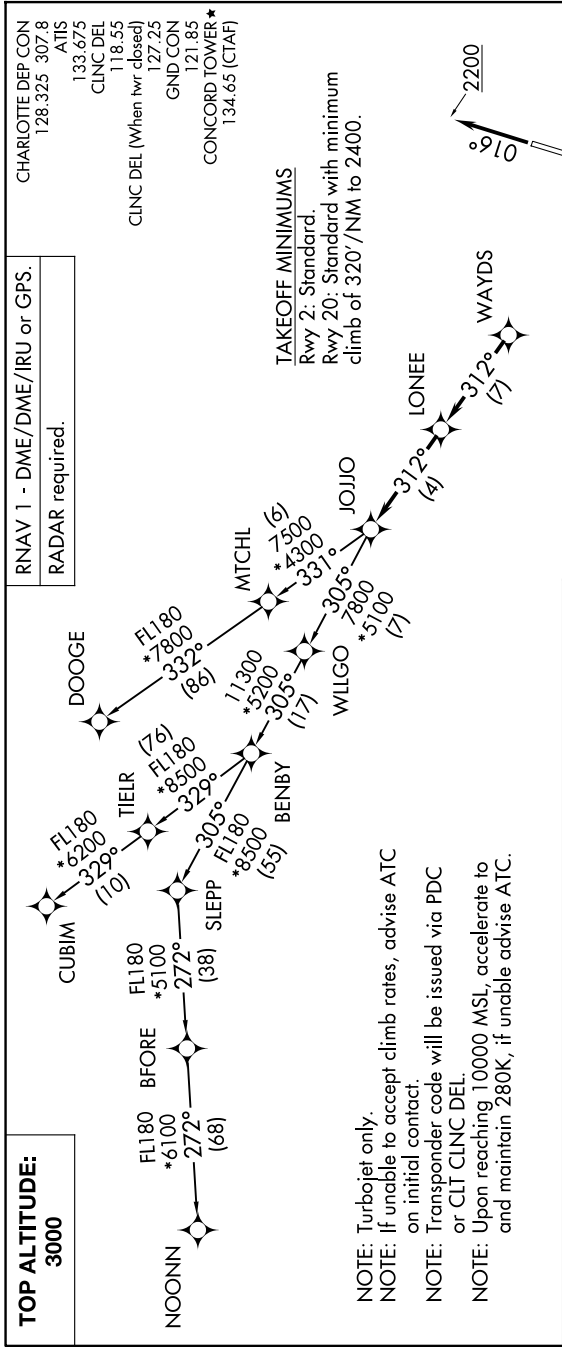

JOJO SIX DEPARTURE (RNAV)

SE-2, 11 JUN 2026 to 09 JUL 2026

JOJO SIX DEPARTURE (RNAV)

SE-2, 11 JUN 2026 to 09 JUL 2026