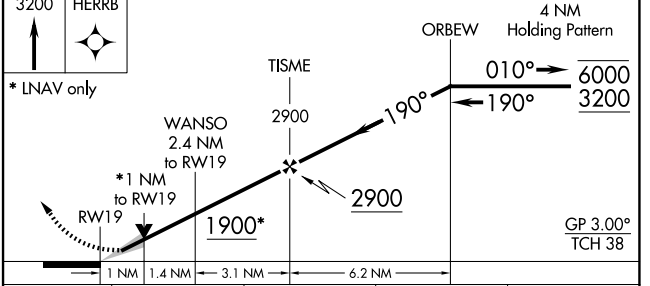

WAAS CH 93542 W19A	APP CRS 190°	Rwy Ldg TDZE Apt Elev	6700 1109 1109
--	------------------------	-----------------------------	---

RNAV (GPS) RWY 19

RICE LAKE RGNL/CARL'S FLD (R/PD)

RNP APCH.

⚠ Circling Rwy 13, 31 NA at night. For uncompensated Baro-VNAV systems, procedure NA below -17°C or above 54°C.

MISSED APPROACH:
Climb to 3200 direct HERRB and hold.

AWOS-3 120.525	MINNEAPOLIS CENTER 125.3 335.6	UNICOM 122.7 (CTAF) 0
--------------------------	--	---------------------------------

ELEV 1109	TDZE 1109
-----------	-----------