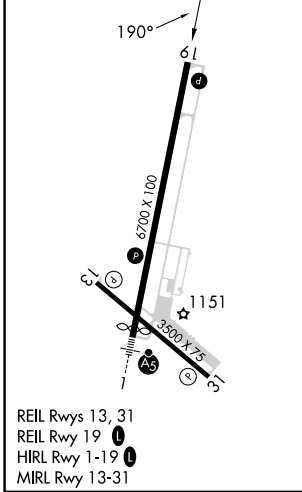

WAAS CH 93542 W19A	APP CRS 190°	Rwy Ldg TDZE Apt Elev	6700 1109 1109
--	------------------------	-----------------------------	---

RNAV (GPS) RWY 19

RICE LAKE RGNL/CARL'S FLD (R/PD)

RNP APCH.

⚠ Circling Rwy 13, 31 NA at night. For uncompensated Baro-VNAV systems, procedure NA below -17°C or above 54°C.

MISSED APPROACH:
Climb to 3200 direct HERRB and hold.

AWOS-3 120.525	MINNEAPOLIS CENTER 125.3 335.6	UNICOM 122.7 (CTAF) 0
--------------------------	--	---------------------------------

ELEV 1109	TDZE 1109
-----------	-----------

CATEGORY	A	B	C	D
LPV DA		1309-3/4	200 (200-3/4)	
LNAV/VNAV DA		1389-7/8	280 (300-7/8)	
LNAV MDA		1480-1	371 (400-1)	
CIRCLING	1580-1	1740-1	1740-1 3/4	1940-2 3/4
	471 (500-1)	631 (700-1)	631 (700-1 3/4)	831 (900-2 3/4)