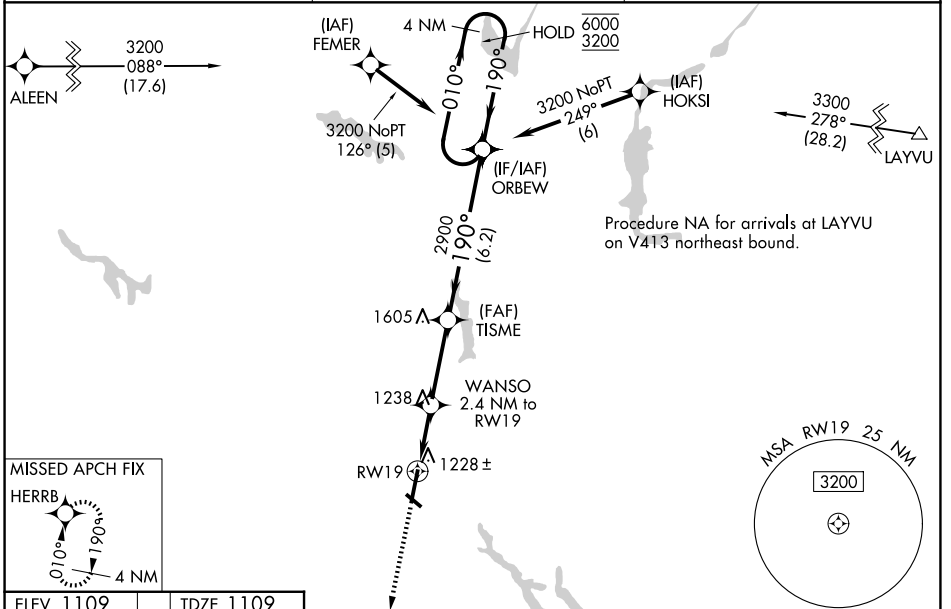

WAAS CH 93542 W19A	APP CRS 190°	Rwy Ldg TDZE Apt Elev	6700 1109 1109
--	------------------------	-----------------------------	---

RNAV (GPS) RWY 19

RICE LAKE RGNL/CARL'S FLD (R/PD)

RNP APCH.

⚠ Circling Rwy 13, 31 NA at night. For uncompensated Baro-VNAV systems, procedure NA below -17°C or above 54°C.

MISSED APPROACH:
Climb to 3200 direct HERRB and hold.

AWOS-3 120.525	MINNEAPOLIS CENTER 125.3 335.6	UNICOM 122.7 (CTAF) 0
--------------------------	--	---------------------------------

ELEV 1109	TDZE 1109
-----------	-----------

CATEGORY	A	B	C	D
LPV DA		1309-3/4	200 (200-3/4)	
LNAV/VNAV DA		1389-7/8	280 (300-7/8)	
LNAV MDA		1480-1	371 (400-1)	
CIRCLING	1580-1	1740-1	1740-1 3/4	1940-2 3/4
	471 (500-1)	631 (700-1)	631 (700-1 3/4)	831 (900-2 3/4)