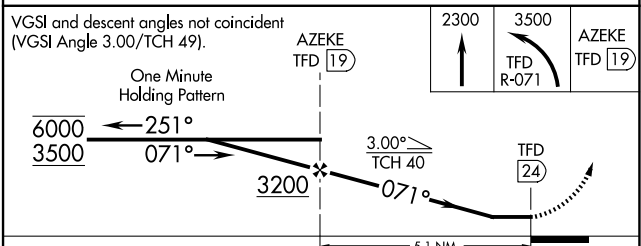

IAF
STANFIELD
114.8 TFD
Chan 95

Procedure NA for arrivals at TFD VORTAC on V94 westbound.

SW-4, 11 JUN 2026 to 09 JUL 2026

SW-4, 11 JUN 2026 to 09 JUL 2026

ELEV 1576	TDZE 1564