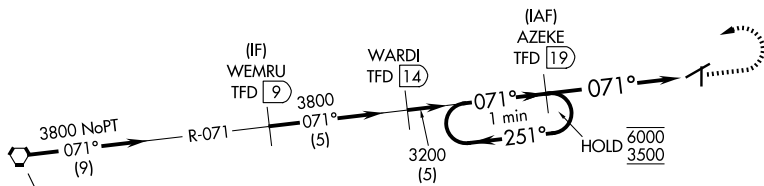

VORTAC TFD 114.8 Chan 95	APP CRS 071°	Rwy Ldg TDZE 1564 Apt Elev 1576
--	------------------------	---

VOR RWY 5

COOLIDGE MUNI (P08)

DME required.

⚠ Circling Rwy 17-35 NA at night.

MISSED APPROACH: Climb to 2300 then climbing left turn to 3500 on TFD VORTAC R-071 to AZEKE/19 DME and hold.

AWOS-3PT 119,350	ALBUQUERQUE CENTER 125.4 269.3	UNICOM 123.075 (CTAF) 0
----------------------------	--	--

IAF
STANFIELD
114.8 TFD
Chan 95

Procedure NA for arrivals at TFD VORTAC on V94 westbound.

SW-4, 11 JUN 2026 to 09 JUL 2026