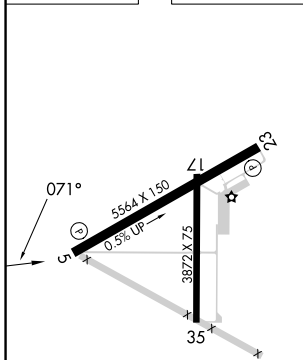

IAF
STANFIELD
114.8 TFD
Chan 95

Procedure NA for arrivals at TFD VORTAC on V94 westbound.

SW-4, 11 JUN 2026 to 09 JUL 2026

SW-4, 11 JUN 2026 to 09 JUL 2026

ELEV 1576	TDZE 1564