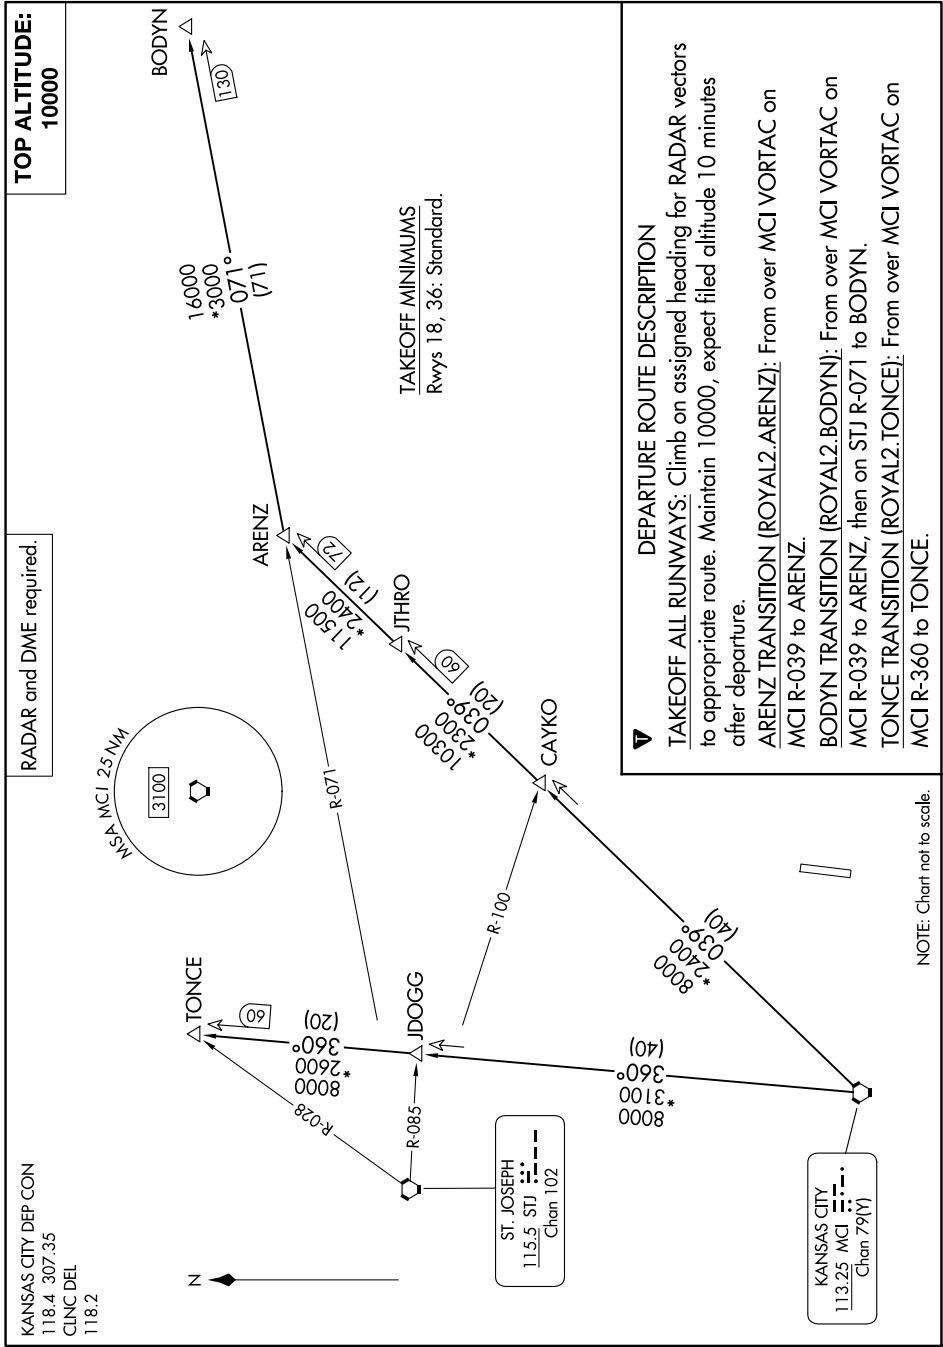

# ROYAL TWO DEPARTURE

9200 JUN 60 11 JUN 2026 to 09 JUL 2026

KANSAS CITY DEP CON  
 118.4 307.35  
 CLNC DEL  
 118.2

ST. JOSEPH  
 115.5 STJ  
 Chan 102

KANSAS CITY  
 113.25 MCI  
 Chan 79(F)

NOTE: Chart not to scale.

NC-3, 11 JUN 2026 to 09 JUL 2026

# ROYAL TWO DEPARTURE