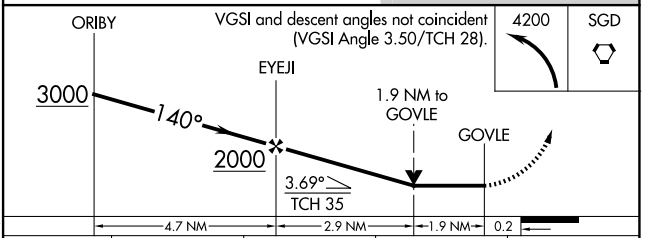

WAAS CH 63244 W13A	APP CRS 140°	Rwy Ldg TDZE Apt Elev	3303 4 4
--	------------------------	-----------------------------	-------------------------------------

RNAV (GPS) RWY 13

GNOSS FLD (DVO)

RNP APCH - GPS.
 ⚠ Circling NA southwest of Rwy 13-31. Circling Rwy 31 NA at night.
 ⚠ Rwy 13 helicopter visibility reduction below 3/4 SM NA.

MISSED APPROACH: Climbing left turn to 4200 direct SGD VORTAC and hold, continue climb-in-hold to 4200.

AWOS-3P 120.675	OAKLAND CENTER 127.8 353.5	UNICOM 123.075 (CTAF)
---------------------------	--------------------------------------	---------------------------------