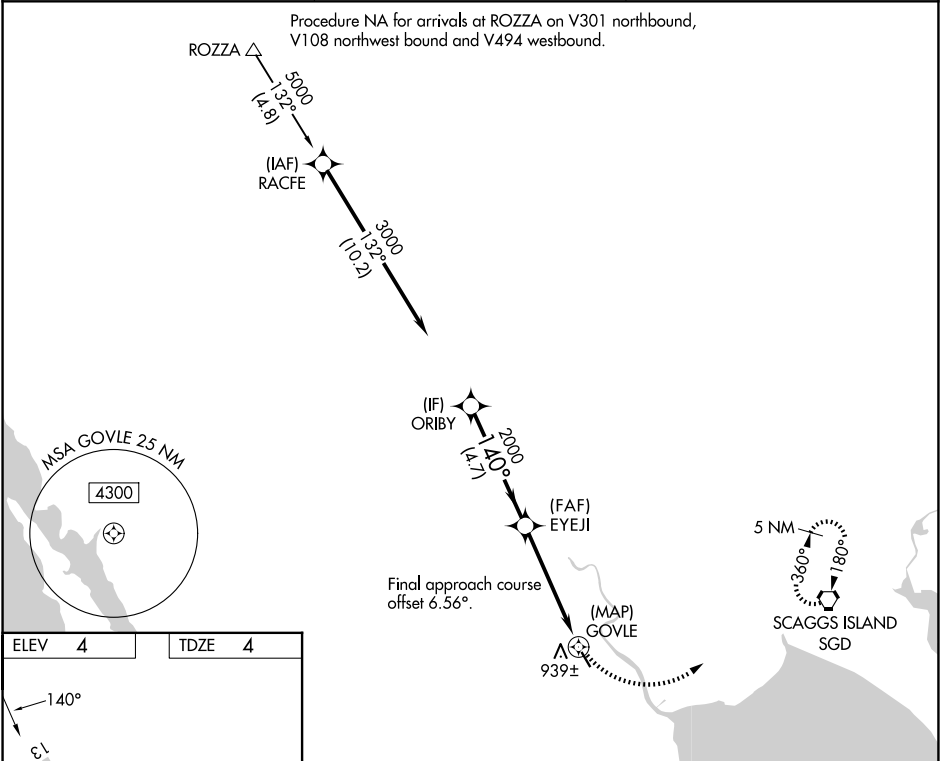

WAAS CH 63244 W13A	APP CRS 140°	Rwy Ldg TDZE Apt Elev	3303 4 4
--	------------------------	-----------------------------	-------------------------------------

RNAV (GPS) RWY 13

GNOSS FLD (DVO)

RNP APCH - GPS.
 ⚠ Circling NA southwest of Rwy 13-31. Circling Rwy 31 NA at night.
 ⚠ Rwy 13 helicopter visibility reduction below 3/4 SM NA.

MISSED APPROACH: Climbing left turn to 4200 direct SGD VORTAC and hold, continue climb-in-hold to 4200.

AWOS-3P 120.675	OAKLAND CENTER 127.8 353.5	UNICOM 123.075 (CTAF)
---------------------------	--------------------------------------	---------------------------------

CATEGORY	A	B	C	D
LP MDA	820-1 816 (900-1)	820-1¼ 816 (900-1¼)		NA
LNAV MDA	1100-1¼ 1096 (1100-1¼)	1100-1½ 1096 (1100-1½)		NA
CIRCLING	1100-1¼ 1096 (1100-1¼)	1100-1½ 1096 (1100-1½)		NA

SW-2, 11 JUN 2026 to 09 JUL 2026

SW-2, 11 JUN 2026 to 09 JUL 2026