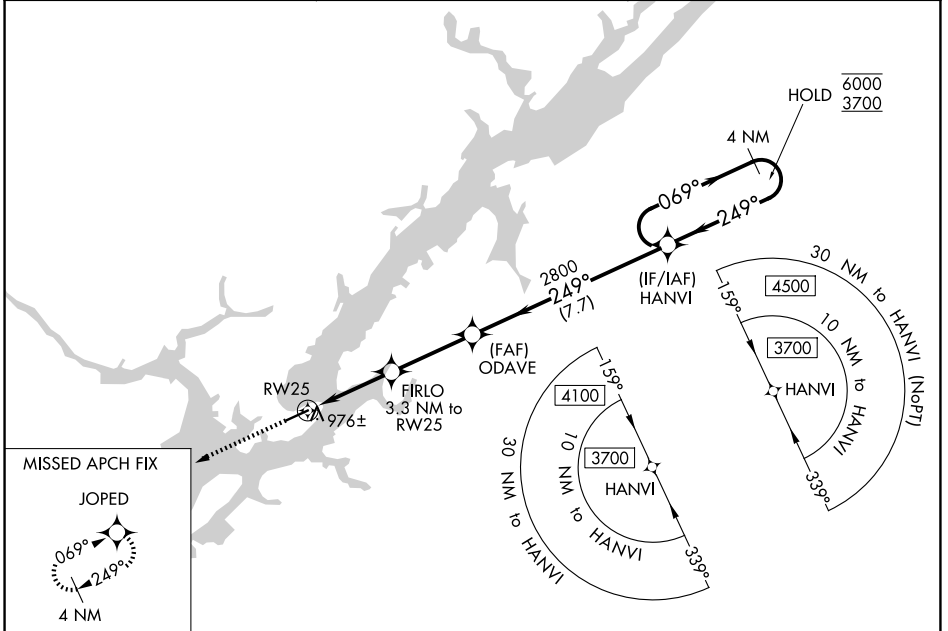

WAAS CH 93640 W25A	APP CRS 249°	Rwy Ldg 5005 TDZE 615 Apt Elev 615
--	------------------------	---

RNAV (GPS) RWY 25

GUNTERSVILLE MUNI/JOE STARNES FLD (8A.1)

RNP APCH - GPS.
 ⚠ Rwy 25 helicopter visibility reduction below 3/4 SM NA.
 ⚠ Circling NA to Rwy 6 and 24. Circling Rwy 7 NA at night.
 For uncompensated Baro-VNAV systems, LNAV/VNAV NA below -16°C or above 54°C.

MISSED APPROACH: Climb to 3000 direct JOPED and hold.

AWOS-3PT 121.125	HUNTSVILLE APP CON ★ 125.6 354.1	UNICOM 122.8 (CTAF)
----------------------------	--	-------------------------------

ELEV 615	TDZE 615
-----------------	-----------------

CATEGORY	A	B	C	D
LPV DA		971-1	356 (400-1)	
LNAV/VNAV DA		1169-1½	554 (600-1½)	
LNAV MDA	1240-1	625 (700-1)	1240-¾	625 (700-¾)
CIRCLING	1320-1	705 (800-1)	1620-3 1005 (1100-3)	1680-3 1065 (1100-3)

SE-4, 11 JUN 2026 to 09 JUL 2026

SE-4, 11 JUN 2026 to 09 JUL 2026