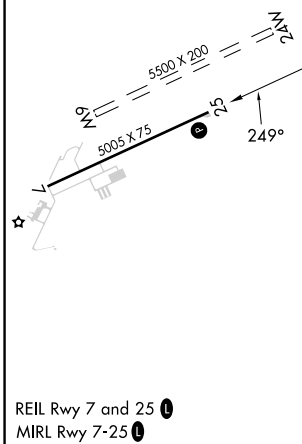

WAAS CH 93640 W25A	APP CRS 249°	Rwy Ldg 5005 TDZE 615 Apt Elev 615
--	------------------------	---

RNAV (GPS) RWY 25

GUNTERSVILLE MUNI/JOE STARNES FLD (8A.1)

RNP APCH - GPS.
 ⚠ Rwy 25 helicopter visibility reduction below 3/4 SM NA.
 ⚠ Circling NA to Rwy 6 and 24. Circling Rwy 7 NA at night.
 For uncompensated Baro-VNAV systems, LNAV/VNAV NA below -16°C or above 54°C.

MISSED APPROACH: Climb to 3000 direct JOPED and hold.

AWOS-3PT 121.125	HUNTSVILLE APP CON ★ 125.6 354.1	UNICOM 122.8 (CTAF)
----------------------------	--	-------------------------------

ELEV 615	TDZE 615
-----------------	-----------------