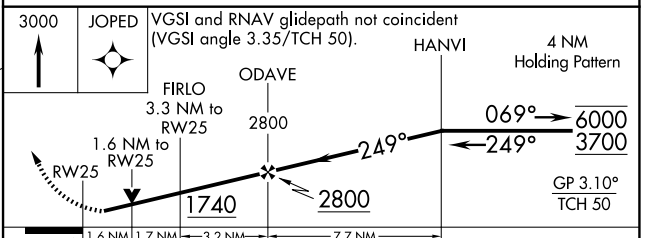

WAAS CH 93640 W25A	APP CRS 249°	Rwy Ldg 5005 TDZE 615 Apt Elev 615
--	------------------------	---

RNAV (GPS) RWY 25

GUNTERSVILLE MUNI/JOE STARNES FLD (8A.1)

RNP APCH - GPS.
 ⚠ Rwy 25 helicopter visibility reduction below 3/4 SM NA.
 ⚠ Circling NA to Rwy 6 and 24. Circling Rwy 7 NA at night.
 For uncompensated Baro-VNAV systems, LNAV/VNAV NA below -16°C or above 54°C.

MISSED APPROACH: Climb to 3000 direct JOPED and hold.

AWOS-3PT 121.125	HUNTSVILLE APP CON ★ 125.6 354.1	UNICOM 122.8 (CTAF)
----------------------------	--	-------------------------------

ELEV 615	TDZE 615
-----------------	-----------------