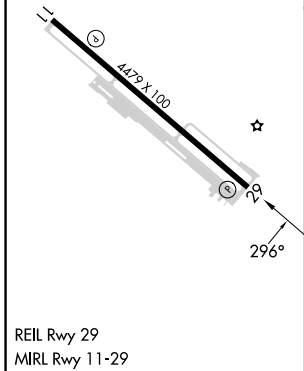

WAAS CH 99544 W29A	APP CRS 296°	Rwy Ldg TDZE Apt Elev	4479 374 374

RNAV (GPS) RWY 29

MESA DEL REY (KIC)

RNP APCH - GPS.
▼ Use MRY altimeter setting; when not received, use
▲ NA SNS altimeter setting and increase all MDAs 20 feet.

MISSED APPROACH: (Do not exceed 170K until KILTS)
Climb to 1100 then climbing right turn to 3900 direct
KILTS and hold.

MRY ASOS 119.25	OAKLAND CENTER 128.7 307.0	CTAF 122.9

CATEGORY	A	B	C	D
LP MDA	840-1	466 (500-1)	840-1$\frac{3}{8}$ 466 (500-1$\frac{3}{8}$)	NA
LNAV MDA	880-1	506 (600-1)	880-1$\frac{3}{8}$ 506 (600-1$\frac{3}{8}$)	NA

SW-2, 11 JUN 2026 to 09 JUL 2026

SW-2, 11 JUN 2026 to 09 JUL 2026