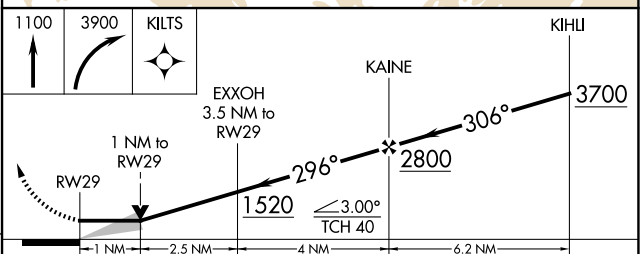

WAAS CH 99544 W29A	APP CRS 296°	Rwy Ldg TDZE Apt Elev	4479 374 374

RNAV (GPS) RWY 29

MESA DEL REY (KIC)

RNP APCH - GPS.
▼ Use MRY altimeter setting; when not received, use
▲ NA SNS altimeter setting and increase all MDAs 20 feet.

MISSED APPROACH: (Do not exceed 170K until KILTS)
Climb to 1100 then climbing right turn to 3900 direct
KILTS and hold.

MRY ASOS 119.25	OAKLAND CENTER 128.7 307.0	CTAF 122.9

CATEGORY	A	B	C	D
LP MDA	840-1	466 (500-1)	840-1$\frac{3}{8}$ 466 (500-1$\frac{3}{8}$)	NA
LNAV MDA	880-1	506 (600-1)	880-1$\frac{3}{8}$ 506 (600-1$\frac{3}{8}$)	NA

SW-2, 11 JUN 2026 to 09 JUL 2026

SW-2, 11 JUN 2026 to 09 JUL 2026