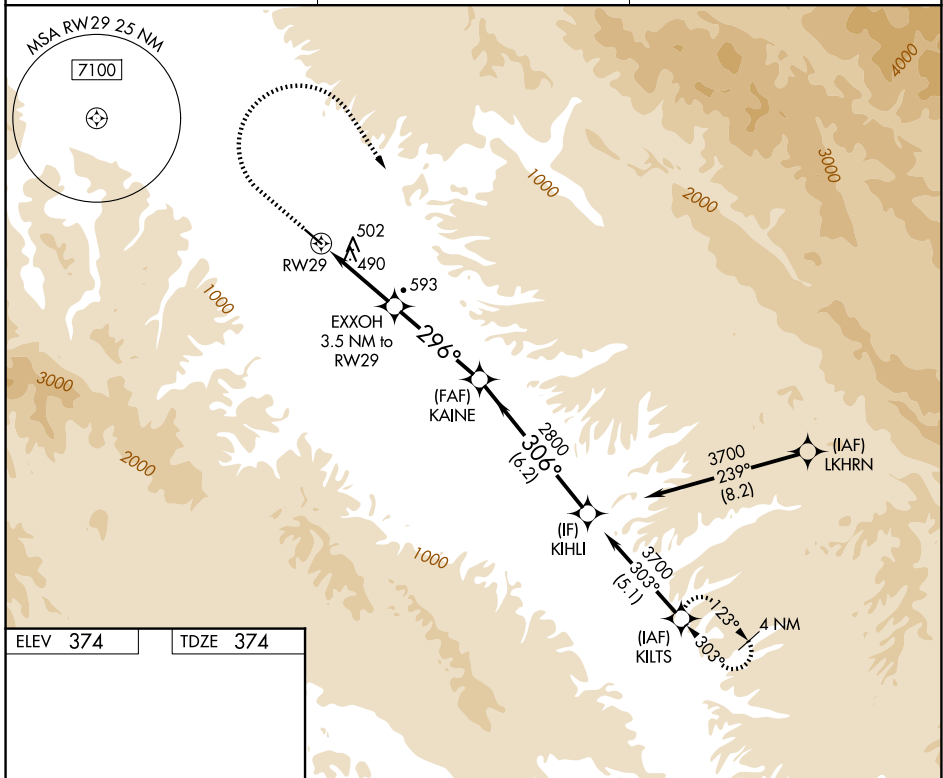

WAAS CH 99544 W29A	APP CRS 296°	Rwy Ldg TDZE Apt Elev	4479 374 374

RNAV (GPS) RWY 29

MESA DEL REY (KIC)

RNP APCH - GPS.
▼ Use MRY altimeter setting; when not received, use
▲ NA SNS altimeter setting and increase all MDAs 20 feet.

MISSED APPROACH: (Do not exceed 170K until KILTS)
Climb to 1100 then climbing right turn to 3900 direct
KILTS and hold.

MRY ASOS 119.25	OAKLAND CENTER 128.7 307.0	CTAF 122.9

CATEGORY	A	B	C	D
LP MDA	840-1	466 (500-1)	840-1$\frac{3}{8}$ 466 (500-1$\frac{3}{8}$)	NA
LNAV MDA	880-1	506 (600-1)	880-1$\frac{3}{8}$ 506 (600-1$\frac{3}{8}$)	NA

SW-2, 11 JUN 2026 to 09 JUL 2026

SW-2, 11 JUN 2026 to 09 JUL 2026