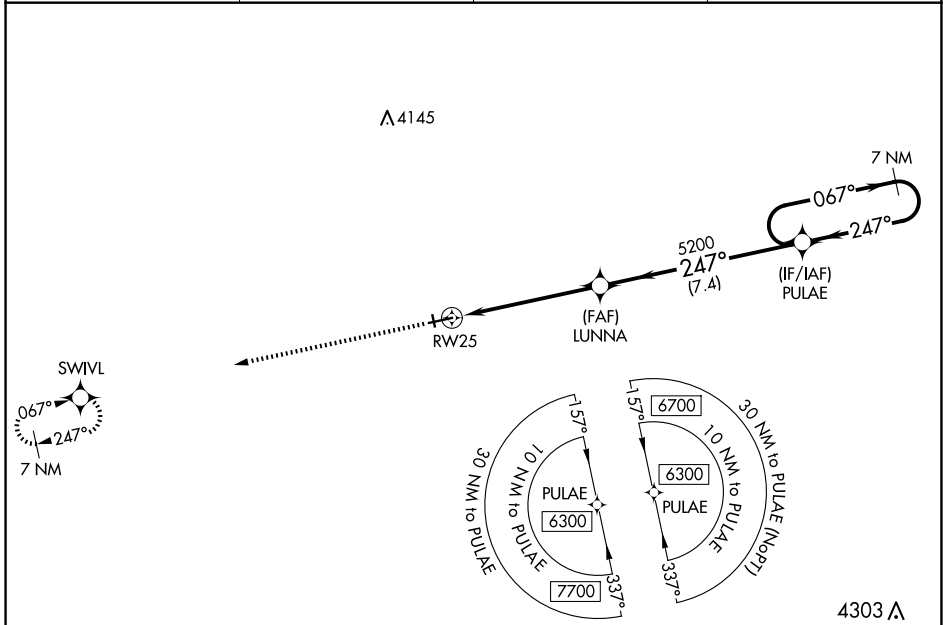

WAAS CH 61229 W25A	APP CRS 247°	Rwy Idg TDZE 3453 Apt Elev 3490
--	------------------------	---

RNAV (GPS) RWY 25

ROUNDUP (R.P.X)

NA When VGSI inop, Circling to Rwy 7 NA at night. Baro-VNAV NA. Use Billings altimeter setting; when not received, procedure NA. DME/DME RNP-0.3 NA.

MISSED APPROACH: Climb to 6600 direct SWIVL and hold

BIL ASOS 126.3	SALT LAKE CENTER 126.85 305.2	UNICOM 122.8 (CTAF)	122.7
--------------------------	---	-------------------------------	--------------

ELEV 3490	TDZE 3453
-----------	-----------

CATEGORY	A	B	C	D
LPV DA	3768-1		315 (300-1)	
LNAV/VNAV DA	3818-1¼		365 (400-1¼)	
LNAV MDA	3900-1	447 (500-1)	3900-1⅓	447 (500-1⅓)
CIRCLING	4000-1	510 (600-1)	4140-1¾ 650 (700-1¾)	4340-2¾ 850 (900-2¾)

NW-1, 11 JUN 2026 to 09 JUL 2026

NW-1, 11 JUN 2026 to 09 JUL 2026