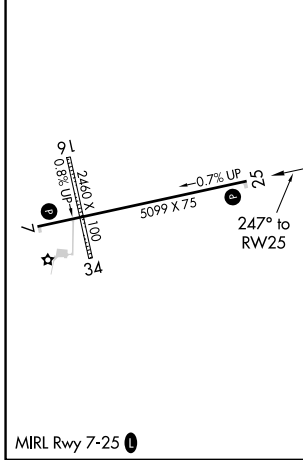

WAAS CH 61229 W25A	APP CRS 247°	Rwy Idg TDZE 3453 Apt Elev 3490
--	------------------------	---

RNAV (GPS) RWY 25

ROUNDUP (R.P.X)

NA When VGSI inop, Circling to Rwy 7 NA at night. Baro-VNAV NA. Use Billings altimeter setting; when not received, procedure NA. DME/DME RNP-0.3 NA.

MISSED APPROACH: Climb to 6600 direct SWIVL and hold

BIL ASOS 126.3	SALT LAKE CENTER 126.85 305.2	UNICOM 122.8 (CTAF)	122.7
--------------------------	---	-------------------------------	--------------

ELEV 3490	TDZE 3453
-----------	-----------

CATEGORY	A	B	C	D
LPV DA	3768-1		315 (300-1)	
LNAV/VNAV DA	3818-1¼		365 (400-1¼)	
LNAV MDA	3900-1	447 (500-1)	3900-1⅓	447 (500-1⅓)
CIRCLING	4000-1	510 (600-1)	4140-1¾ 650 (700-1¾)	4340-2¾ 850 (900-2¾)