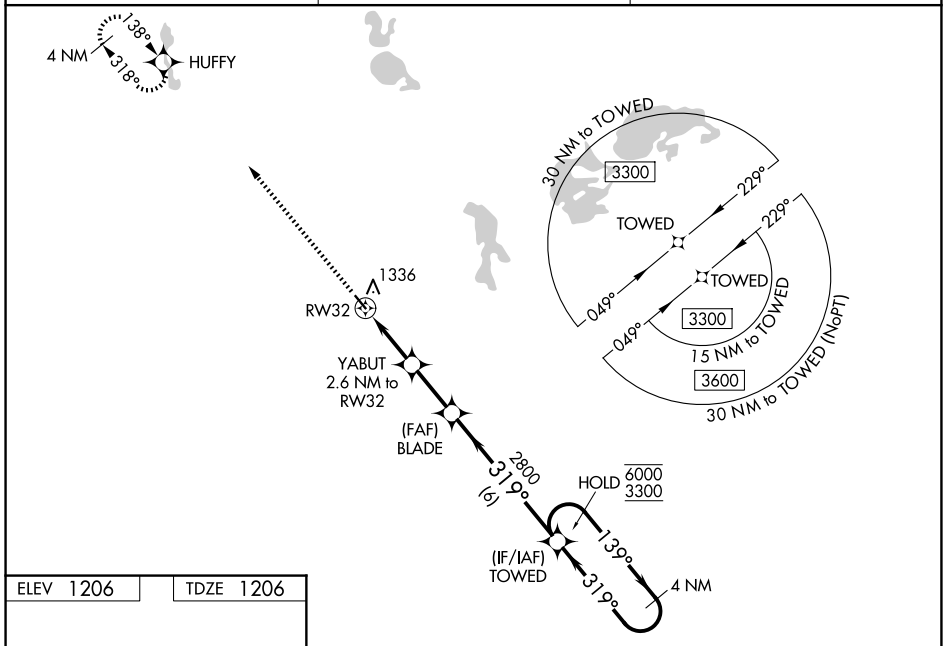

WAAS CH 53731 W32A	APP CRS 319°	Rwy Ldg TDZE 1206 Apt Elev 1206	3401
--	------------------------	---	-------------

RNAV (GPS) RWY 32

ELBOW LAKE MUNI/PRIDE OF THE PRAIRIE (Y63)

RNP APCH - GPS.	<p>MISSED APPROACH: Climb to 3300 direct HUFFY and hold.</p>
<p>⚠ Circling NA northeast of Rwy 14-32. For uncompensated Baro-VNAV systems, LNAV/VNAV NA below -17°C or above 54°C. Baro-VNAV and VDP NA when using FFM altimeter setting. Circling NA to Rwy 11W and 29W. When local altimeter setting not received, use FFM altimeter setting and increase LPV DA to 1506 feet; increase LNAV/VNAV DA to 1645 feet and all visibilities ½ SM; increase all MDAs 60 feet.</p>	

AWOS-3 118.075	MINNEAPOLIS CENTER 126.1 269.2	CTAF 122.9
--------------------------	--	----------------------

CATEGORY	A	B	C	D
LPV DA	1456-1	250 (300-1)		NA
LNAV/VNAV DA	1595-1½	389 (400-1½)		NA
LNAV MDA	1600-1	394 (400-1)		NA
CIRCLING	1600-1 394 (400-1)	1680-1 474 (500-1)		NA

NC-1, 11 JUN 2026 to 09 JUL 2026

NC-1, 11 JUN 2026 to 09 JUL 2026