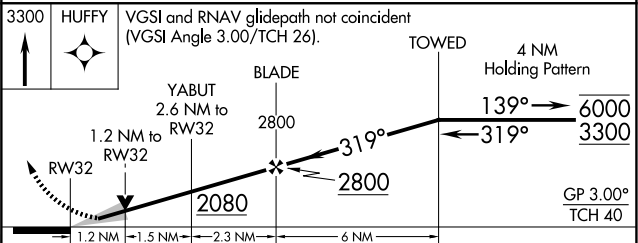

WAAS CH 53731 W32A	APP CRS 319°	Rwy Ldg TDZE 1206 Apt Elev 1206	3401

RNAV (GPS) RWY 32

ELBOW LAKE MUNI/PRIDE OF THE PRAIRIE (Y63)

RNP APCH - GPS.	MISSED APPROACH: Climb to 3300 direct HUFFY and hold.
⚠ Circling NA northeast of Rwy 14-32. For uncompensated Baro-VNAV systems, LNAV/VNAV NA below -17°C or above 54°C. Baro-VNAV and VDP NA when using FFM altimeter setting. Circling NA to Rwy 11W and 29W. When local altimeter setting not received, use FFM altimeter setting and increase LPV DA to 1506 feet; increase LNAV/VNAV DA to 1645 feet and all visibilities ½ SM; increase all MDAs 60 feet.	

AWOS-3 118.075	MINNEAPOLIS CENTER 126.1 269.2	CTAF 122.9

CATEGORY	A	B	C	D
LPV DA	1456-1	250 (300-1)		NA
LNAV/VNAV DA	1595-1½	389 (400-1½)		NA
LNAV MDA	1600-1	394 (400-1)		NA
CIRCLING	1600-1 394 (400-1)	1680-1 474 (500-1)		NA

NC-1, 11 JUN 2026 to 09 JUL 2026

NC-1, 11 JUN 2026 to 09 JUL 2026