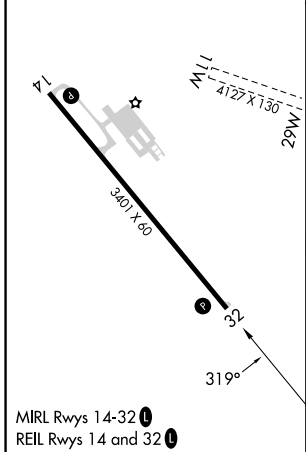

WAAS CH 53731 W32A	APP CRS 319°	Rwy Ldg TDZE 1206 Apt Elev 1206	3401

RNAV (GPS) RWY 32

ELBOW LAKE MUNI/PRIDE OF THE PRAIRIE (Y63)

RNP APCH - GPS.	MISSED APPROACH: Climb to 3300 direct HUFFY and hold.
⚠ Circling NA northeast of Rwy 14-32. For uncompensated Baro-VNAV systems, LNAV/VNAV NA below -17°C or above 54°C. Baro-VNAV and VDP NA when using FFM altimeter setting. Circling NA to Rwy 11W and 29W. When local altimeter setting not received, use FFM altimeter setting and increase LPV DA to 1506 feet; increase LNAV/VNAV DA to 1645 feet and all visibilities ½ SM; increase all MDAs 60 feet.	

AWOS-3 118.075	MINNEAPOLIS CENTER 126.1 269.2	CTAF 122.9

CATEGORY	A	B	C	D
LPV DA	1456-1	250 (300-1)		NA
LNAV/VNAV DA	1595-1½	389 (400-1½)		NA
LNAV MDA	1600-1	394 (400-1)		NA
CIRCLING	1600-1 394 (400-1)	1680-1 474 (500-1)		NA

NC-1, 11 JUN 2026 to 09 JUL 2026

NC-1, 11 JUN 2026 to 09 JUL 2026