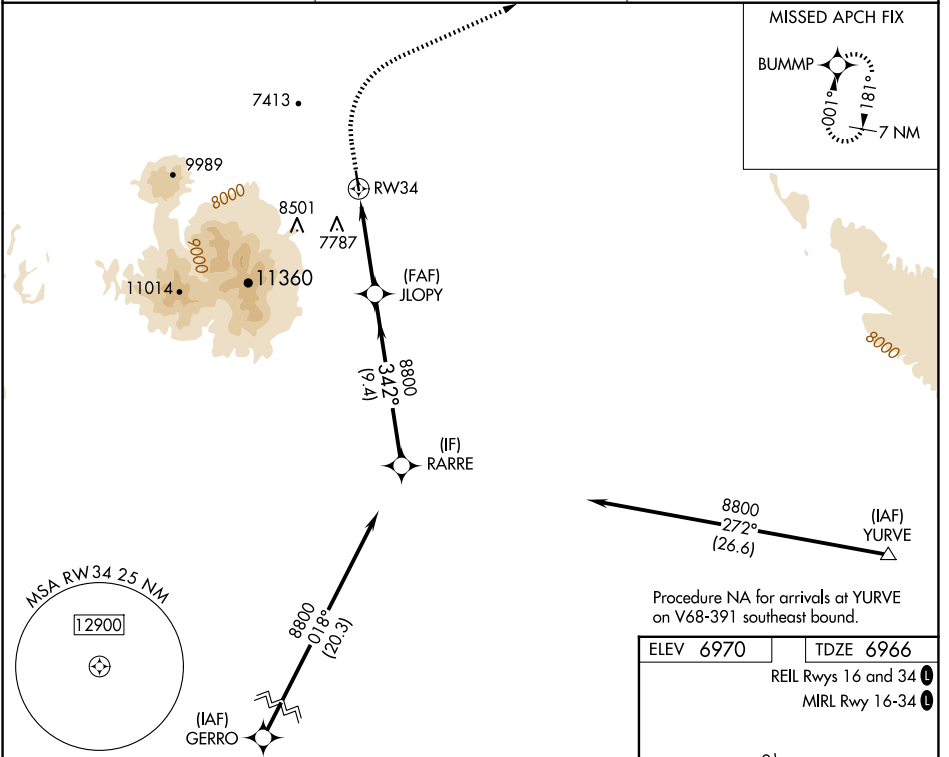

WAAS CH 45546 W34A	APP CRS 342°	Rwy Ldg TDZE Apt Elev	5998 6966 6970
--	------------------------	-----------------------------	---

RNAV (GPS) RWY 34

MONTICELLO (U64)

RNP APCH - GPS.

▼ For uncompensated Baro-VNAV systems, LNAV/VNAV NA below -28°C or above 54°C.

MISSED APPROACH: Climb to 7600 then climbing right turn to 9700 direct BUMMP and hold.

AWOS-3PT
121.025

DENVER CENTER
127.55 256.875

UNICOM
122.8 (CTAF) 0

ELEV 6970	TDZE 6966
REIL Rwys 16 and 34 0	
MIRL Rwy 16-34 0	

7600	9700	BUMMP	JLOPY	RARRE
↑	↷	✦	8800	8800
1.7 NM to RW34			342°	8800
RW34			8800	GP 3.00°
1.7 NM		4 NM	9.4 NM	TCH 42
CATEGORY	A	B	C	D
LPV DA	7166-1	200 (200-1)		NA
LNAV/VNAV DA	7580-1¾	614 (700-1¾)		NA
LNAV MDA	7540-1	574 (600-1)		NA

SW-4, 11 JUN 2026 to 09 JUL 2026

SW-4, 11 JUN 2026 to 09 JUL 2026