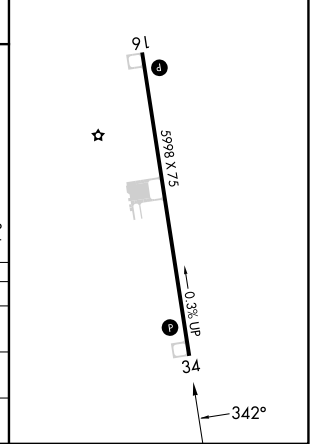

MISSED APPROACH: Climb to 7600 then climbing right turn to 9700 direct BUMMP and hold.

AWOS-3PT
121.025

DENVER CENTER
127.55 256.875

UNICOM
122.8 (CTAF) 0

ELEV 6970	TDZE 6966
REIL Rwys 16 and 34 0	
MIRL Rwy 16-34 0	

7600	9700	BUMMP	JLOPY	RARRE
↑	↷	✦	8800	8800
1.7 NM to RW34			342°	8800
RW34			8800	GP 3.00°
1.7 NM		4 NM	9.4 NM	TCH 42
CATEGORY	A	B	C	D
LPV DA	7166-1	200 (200-1)		NA
LNAV/VNAV DA	7580-1¾	614 (700-1¾)		NA
LNAV MDA	7540-1	574 (600-1)		NA