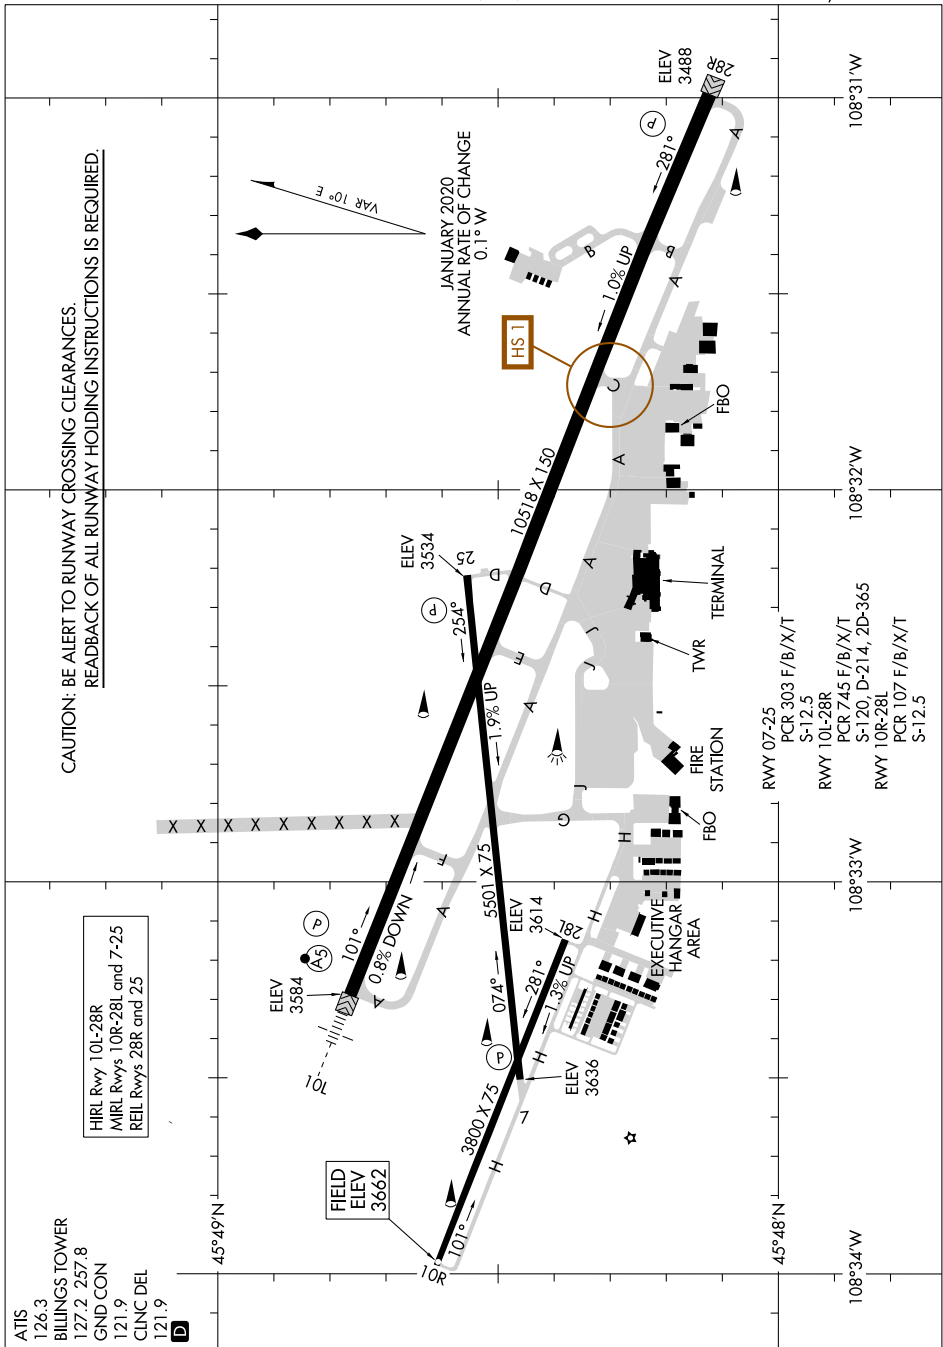

AIRPORT DIAGRAM

AL-48 (FAA)

BILLINGS LOGAN INTL (BIL)
BILLINGS, MONTANA

NW-1, 09 JUL 2026 to 06 AUG 2026

AIRPORT DIAGRAM

BILLINGS, MONTANA
BILLINGS LOGAN INTL (BIL)

NW-1, 09 JUL 2026 to 06 AUG 2026