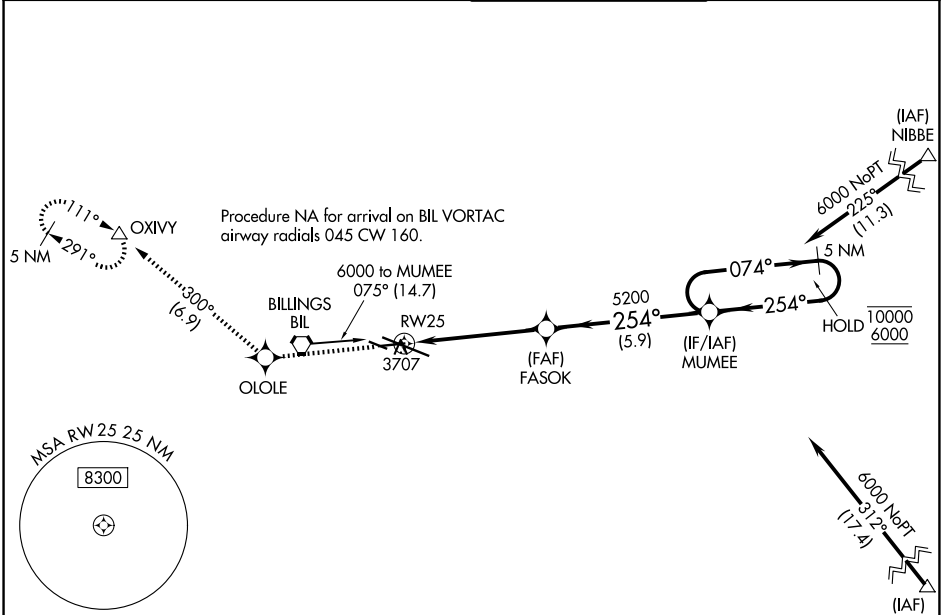

WAAS CH 78028 W25A	APP CRS 254°	Rwy Ldg TDZE Apt Elev	5501 3586 3662
--	------------------------	-----------------------------	---

RNAV (GPS) RWY 25

BILLINGS LOGAN INTL (BIL)

RNP APCH - GPS.		MISSED APPROACH: Climb to 6000 direct OLOLE and on track 300° to OXIVY and hold.	
<p>⚠ For uncompensated Baro-VNAV systems, LNAV/VNAV NA below -25°C or above 54°C.</p>			
ATIS 126.3	BILLINGS APP CON 120.5 284.6	BILLINGS TOWER 127.2 257.8	GND CON 121.9

NW-1, 09 JUL 2026 to 06 AUG 2026

NW-1, 09 JUL 2026 to 06 AUG 2026

ELEV 3662	D	TDZE 3586
-----------	----------	-----------

CATEGORY	A	B	C	D
LPV DA		3836- ³ / ₄	250 (200- ³ / ₄)	
LNAV/VNAV DA		3920-1	334 (300-1)	
LNAV MDA		3960-1	374 (300-1)	
CIRCLING	4160-1	498 (500-1)	4180-1 ¹ / ₂ 518 (600-1 ¹ / ₂)	4580-3 918 (1000-3)