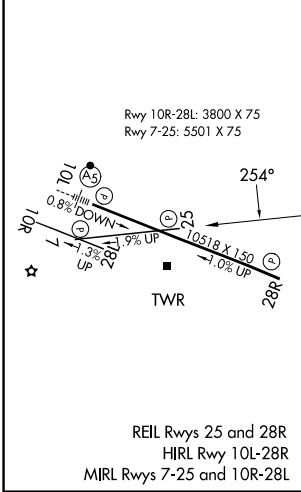

WAAS CH 78028 W25A	APP CRS 254°	Rwy Ldg TDZE Apt Elev	5501 3586 3662
--	------------------------	-----------------------------	---

RNAV (GPS) RWY 25

BILLINGS LOGAN INTL (BIL)

RNP APCH - GPS.		MISSED APPROACH: Climb to 6000 direct OLOLE and on track 300° to OXIVY and hold.	
<p>⚠ For uncompensated Baro-VNAV systems, LNAV/VNAV NA below -25°C or above 54°C.</p>			
ATIS 126.3	BILLINGS APP CON 120.5 284.6	BILLINGS TOWER 127.2 257.8	GND CON 121.9

NW-1, 09 JUL 2026 to 06 AUG 2026

NW-1, 09 JUL 2026 to 06 AUG 2026

ELEV 3662	D	TDZE 3586
-----------	----------	-----------

CATEGORY	A	B	C	D
LPV DA		3836- ³ / ₄	250 (200- ³ / ₄)	
LNAV/VNAV DA		3920-1	334 (300-1)	
LNAV MDA		3960-1	374 (300-1)	
CIRCLING	4160-1	498 (500-1)	4180-1 ¹ / ₂ 518 (600-1 ¹ / ₂)	4580-3 918 (1000-3)