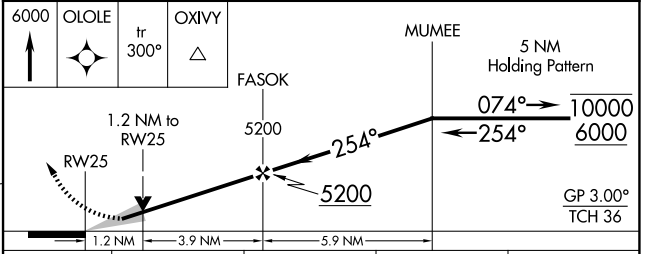

WAAS CH 78028 W25A	APP CRS 254°	Rwy Ldg TDZE Apt Elev	5501 3586 3662
--	------------------------	-----------------------------	---

RNAV (GPS) RWY 25

BILLINGS LOGAN INTL (BIL)

RNP APCH - GPS.		MISSED APPROACH: Climb to 6000 direct OLOLE and on track 300° to OXIVY and hold.	
<p>⚠ For uncompensated Baro-VNAV systems, LNAV/VNAV NA below -25°C or above 54°C.</p>			
ATIS 126.3	BILLINGS APP CON 120.5 284.6	BILLINGS TOWER 127.2 257.8	GND CON 121.9

NW-1, 09 JUL 2026 to 06 AUG 2026

NW-1, 09 JUL 2026 to 06 AUG 2026

ELEV 3662	D	TDZE 3586
-----------	----------	-----------

CATEGORY	A	B	C	D
LPV DA		3836- ³ / ₄	250 (200- ³ / ₄)	
LNAV/VNAV DA		3920-1	334 (300-1)	
LNAV MDA		3960-1	374 (300-1)	
CIRCLING	4160-1	498 (500-1)	4180-1 ¹ / ₂ 518 (600-1 ¹ / ₂)	4580-3 918 (1000-3)