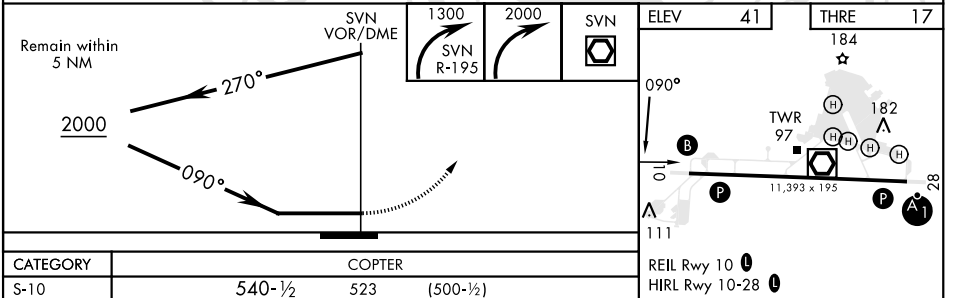

SAVANNAH, GEORGIA

COPTER VOR RWY 10

SVN VOR/DME 111.6 Chan 53	APCH CRS 090°	Rwy Idg 11,393 THRE 17 Arprt Elev 41
---	-------------------------	---

[USA]

HUNTER AAF (KSVN)

MISSED APPROACH: Climbing right turn to 1300 via SVN VOR/DME R-195, then climbing right turn to 2000 direct SVN and hold.

ATIS ★ 127.525 323.125	SAVANNAH APP CON ★ 120.4 353.775	TOWER ★ 124.975 (CTAF) 279.575	GND CON ★ 121.8 291.675
----------------------------------	--	--	-----------------------------------

CATEGORY	COPTER	
S-10	540-½	523 (500-½)

SAVANNAH, GEORGIA

32°01'N-81°09'W

HUNTER AAF (KSVN)

Orig A 20OCT11

COPTER VOR RWY 10

SE-4, 09 JUL 2026 to 06 AUG 2026

SE-4, 09 JUL 2026 to 06 AUG 2026