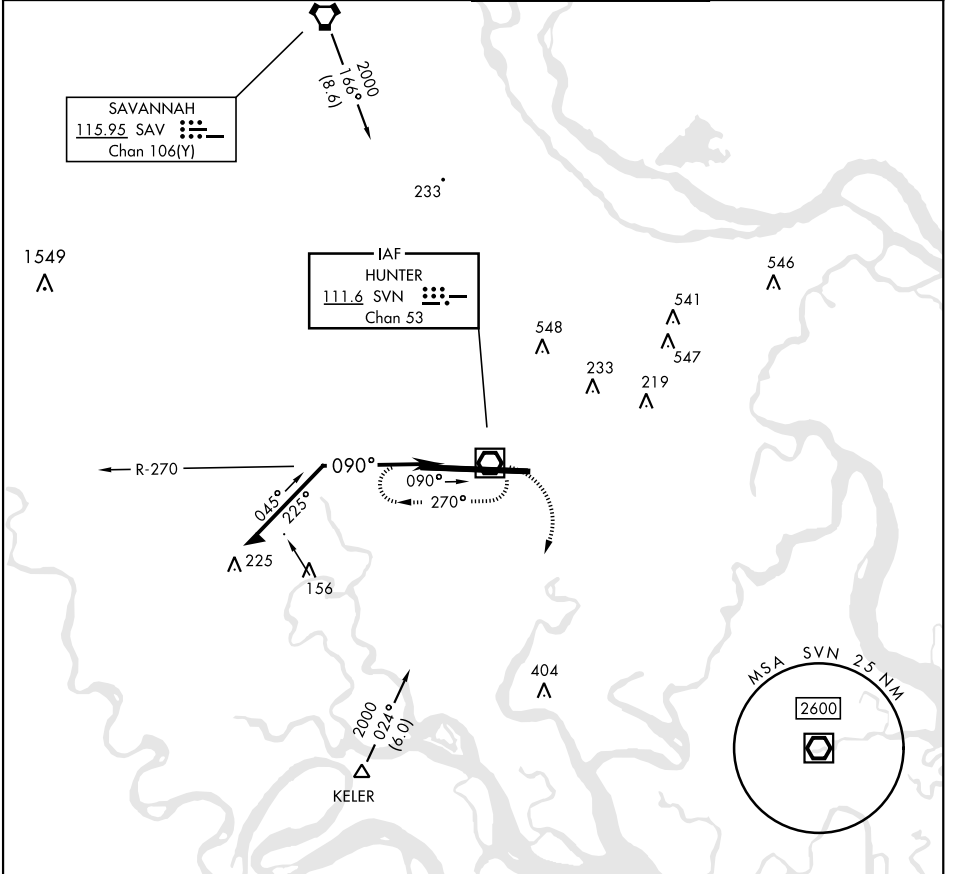

SAVANNAH, GEORGIA

COPTER VOR RWY 10

SVN VOR/DME 111.6 Chan 53	APCH CRS 090°	Rwy Idg 11,393 THRE 17 Arprt Elev 41
---	-------------------------	---

[USA]

HUNTER AAF (KSVN)

MISSED APPROACH: Climbing right turn to 1300 via SVN VOR/DME R-195, then climbing right turn to 2000 direct SVN and hold.

ATIS ★ 127.525 323.125	SAVANNAH APP CON ★ 120.4 353.775	TOWER ★ 124.975 (CTAF) 279.575	GND CON ★ 121.8 291.675
----------------------------------	--	--	-----------------------------------

CATEGORY	COPTER	
S-10	540-½	523 (500-½)

SAVANNAH, GEORGIA

32°01'N-81°09'W

HUNTER AAF (KSVN)

Orig A 20OCT11

COPTER VOR RWY 10

SE-4, 09 JUL 2026 to 06 AUG 2026

SE-4, 09 JUL 2026 to 06 AUG 2026