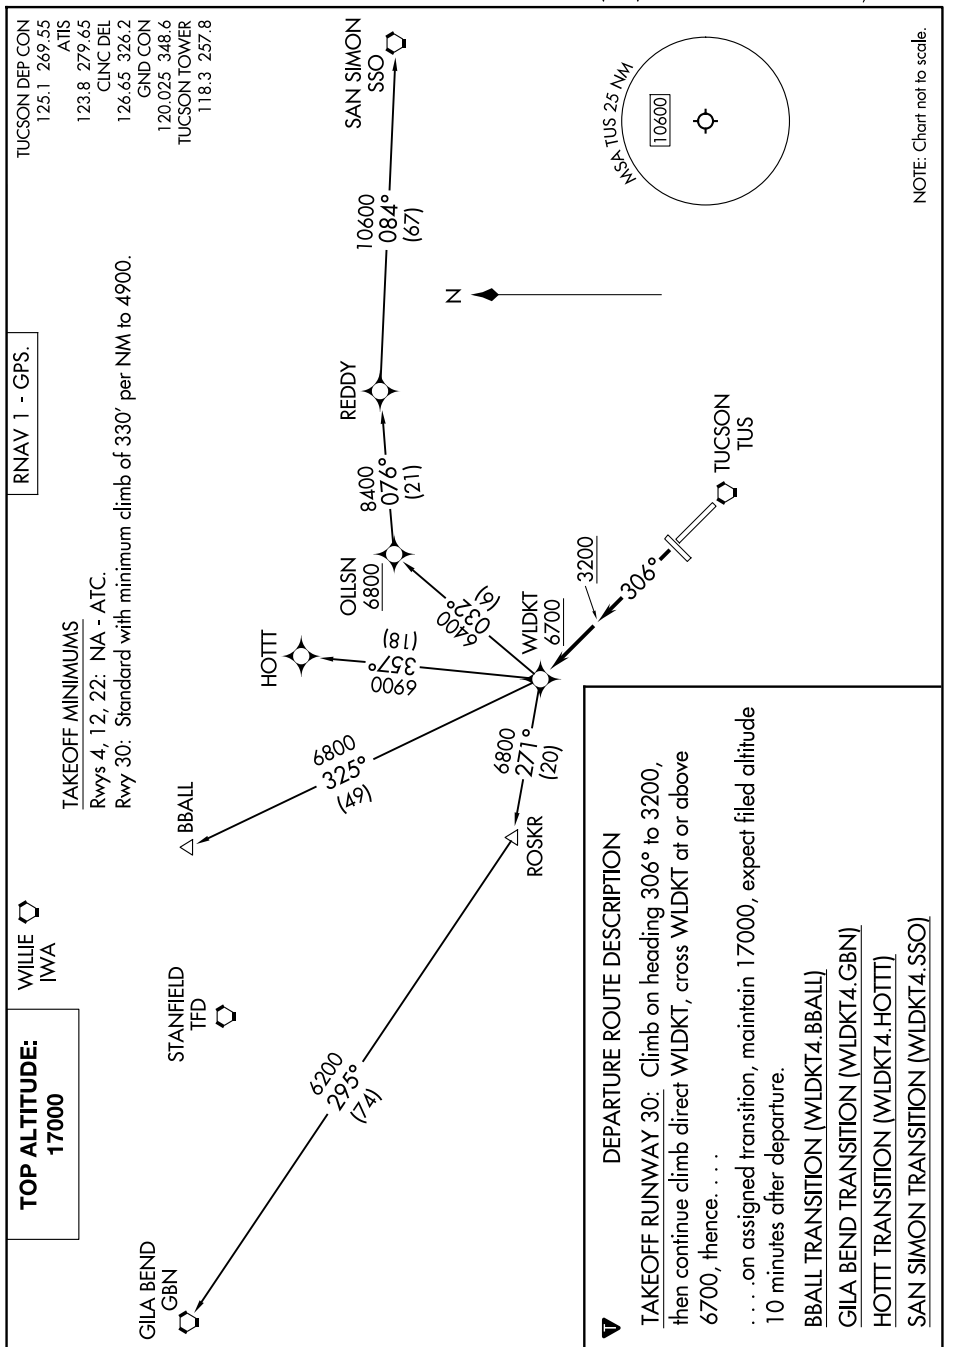

WLDKT FOUR DEPARTURE (RNAV)

AL-430 (FAA)

TUCSON INTL (TUS)
TUCSON, ARIZONA

SW-4, 09 JUL 2026 to 06 AUG 2026

WLDKT FOUR DEPARTURE (RNAV)

SW-4, 09 JUL 2026 to 06 AUG 2026