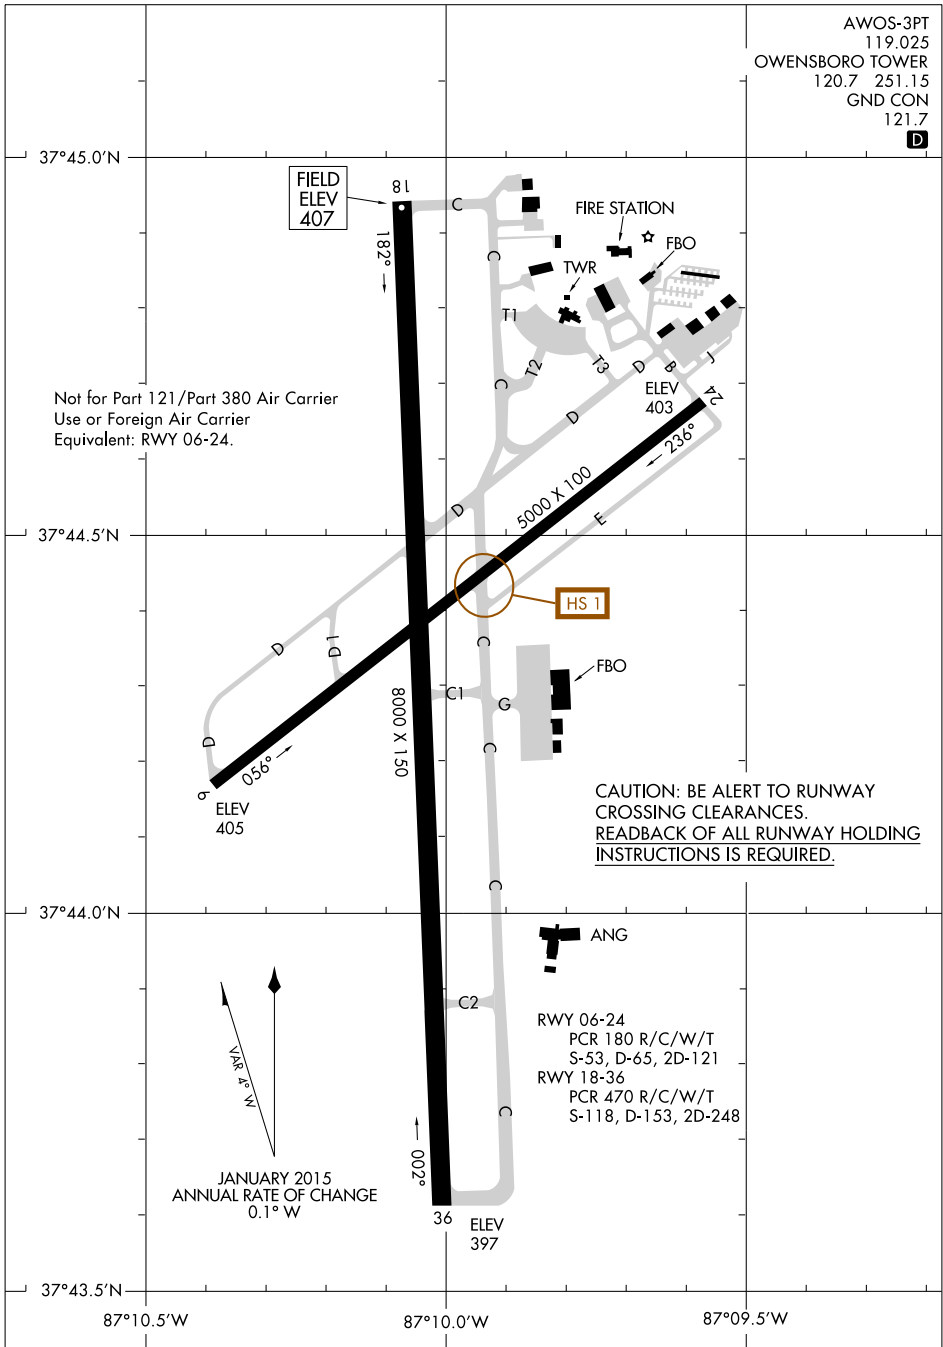

AIRPORT DIAGRAM

OWENSBORO/DAVISS COUNTY RGNL (OWB)
AL-707 (FAA) OWENSBORO, KENTUCKY

AWOS-3PT
119.025
OWENSBORO TOWER
120.7 251.15
GND CON
121.7
D

SE-1, 09 JUL 2026 to 06 AUG 2026

SE-1, 09 JUL 2026 to 06 AUG 2026

AIRPORT DIAGRAM

OWENSBORO, KENTUCKY
OWENSBORO/DAVISS COUNTY RGNL (OWB)