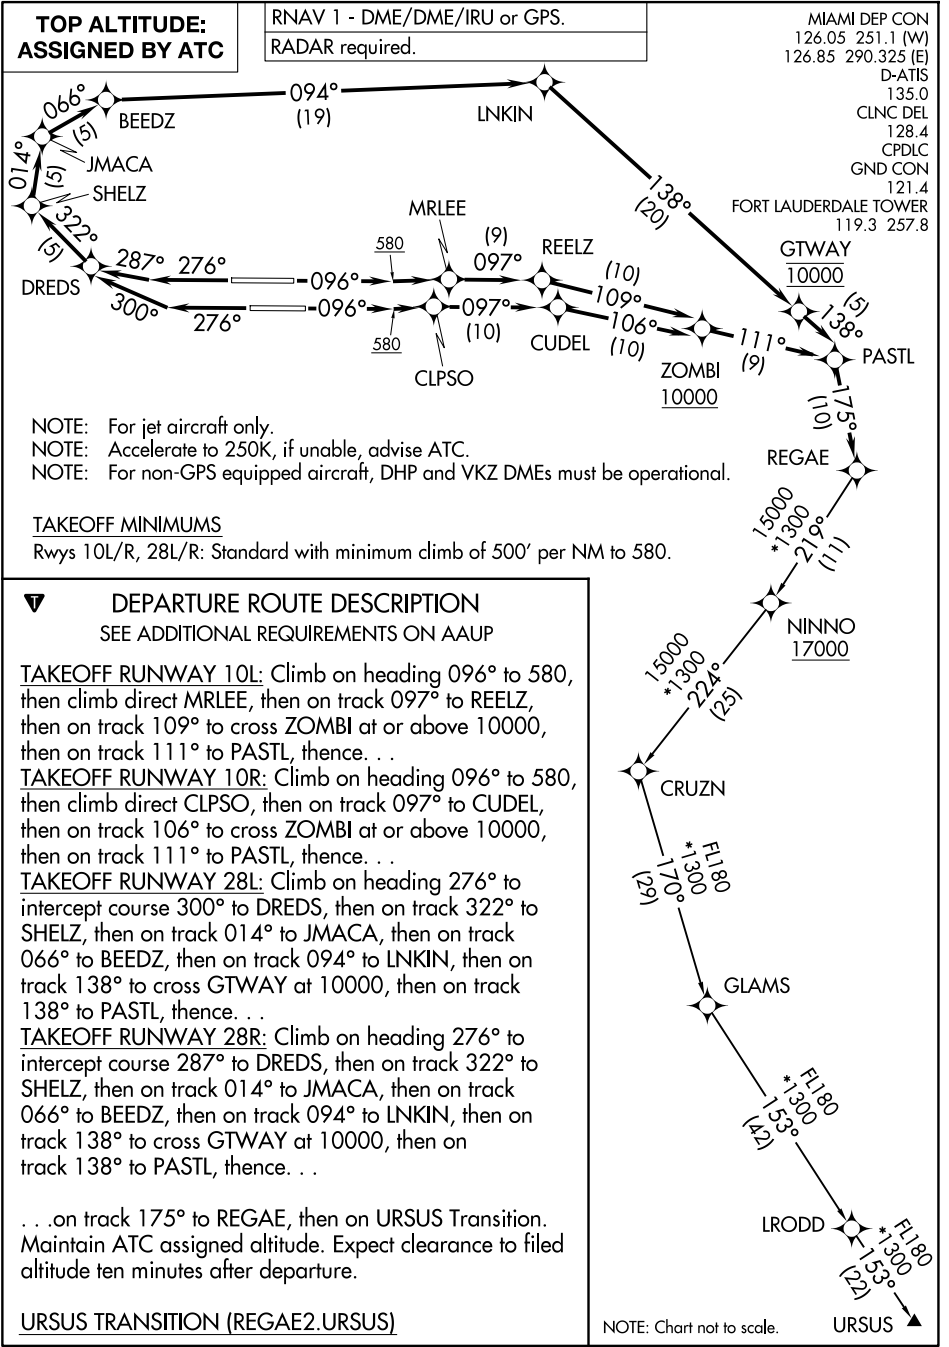

REGAE TWO DEPARTURE (RNAV)

SE-3. 09 JUL 2026 to 06 AUG 2026

SE-3. 09 JUL 2026 to 06 AUG 2026

REGAE TWO DEPARTURE (RNAV)