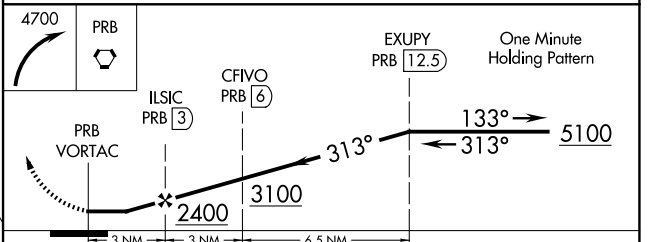

REIL Rwy 19 MIRL Rwy 13-31 0 HIRL Rwy 1-19 0	CATEGORY	A	B	C	D
	CIRCLING	1560-1	721 (800-1)	1560-2 721 (800-2)	1720-3 881 (900-3)