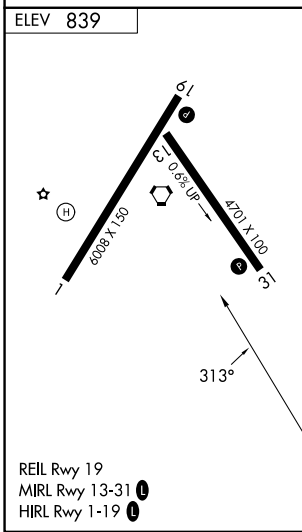

REIL Rwy 19 MIRL Rwy 13-31 0 HIRL Rwy 1-19 0	CATEGORY	A	B	C	D
	CIRCLING	1560-1	721 (800-1)	1560-2 721 (800-2)	1720-3 881 (900-3)